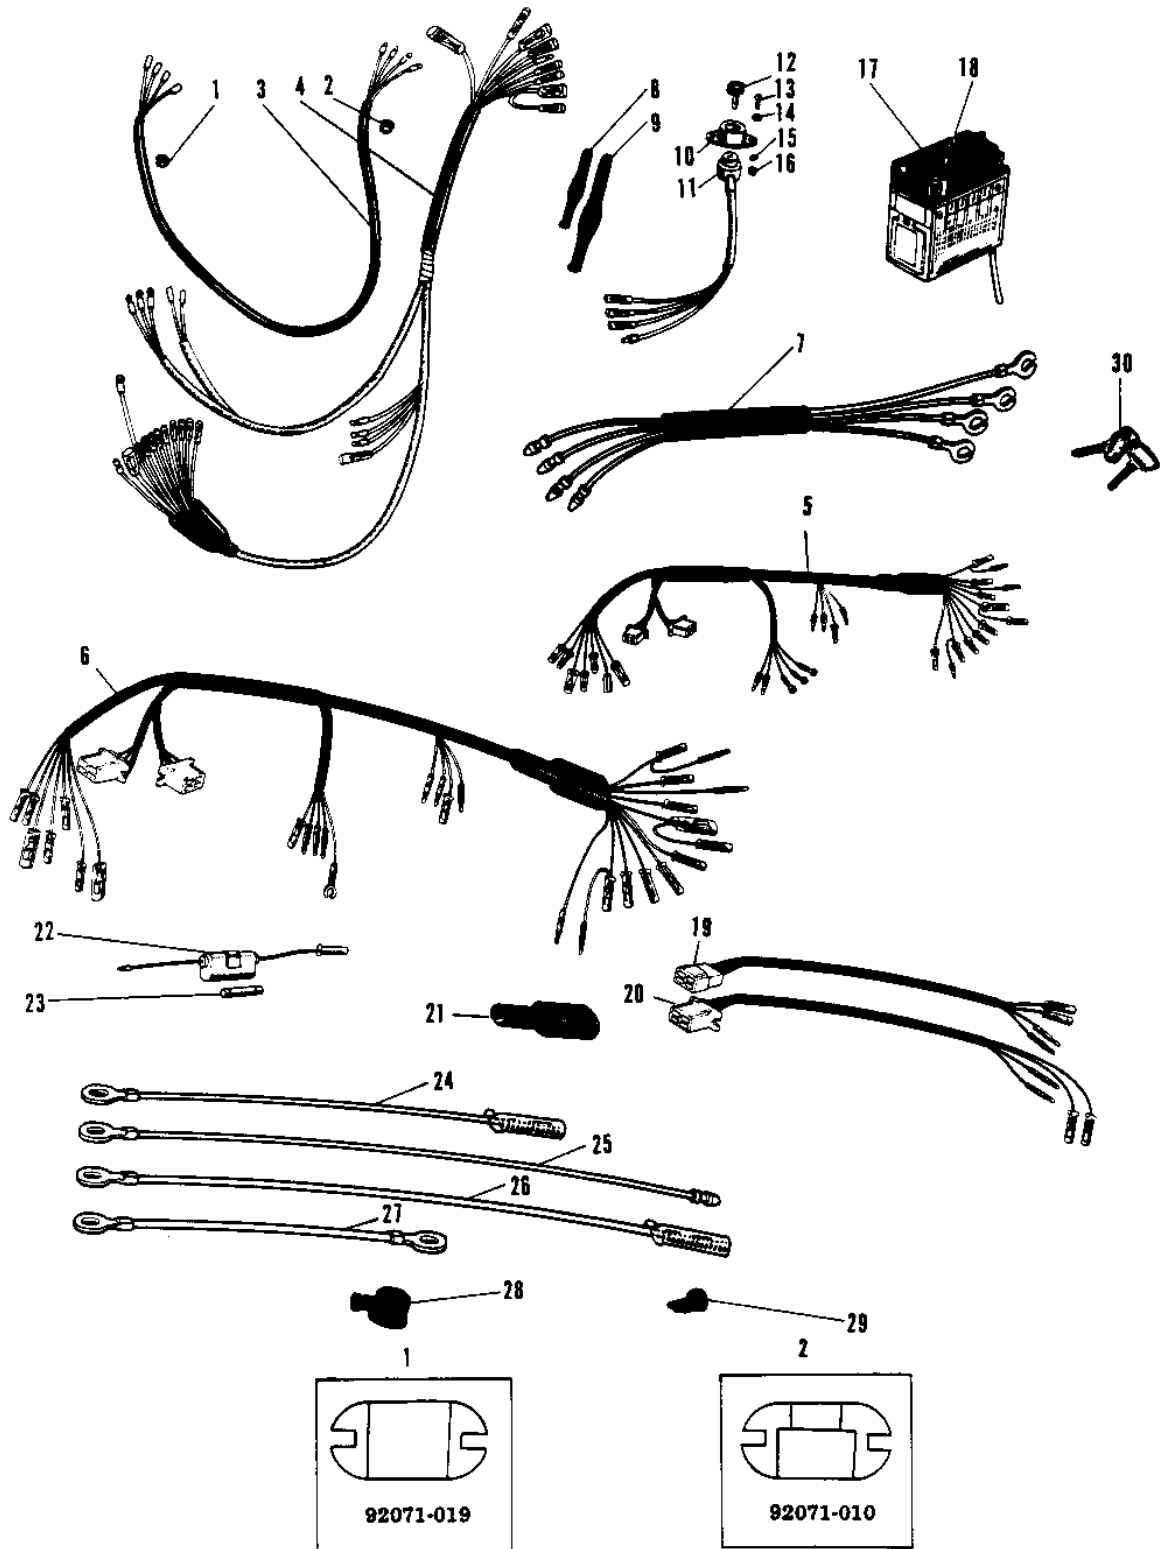

1968 W1SS

PARTS DIAGRAM

CHASSIS ELECTRICAL EQUIPMENT

1968 W1SS

PARTS LIST

CHASSIS ELECTRICAL EQUIPMENT

Kawasaki

Let the Good Times Roll®

ITEM NAME

PART NUMBER

QUANTITY
