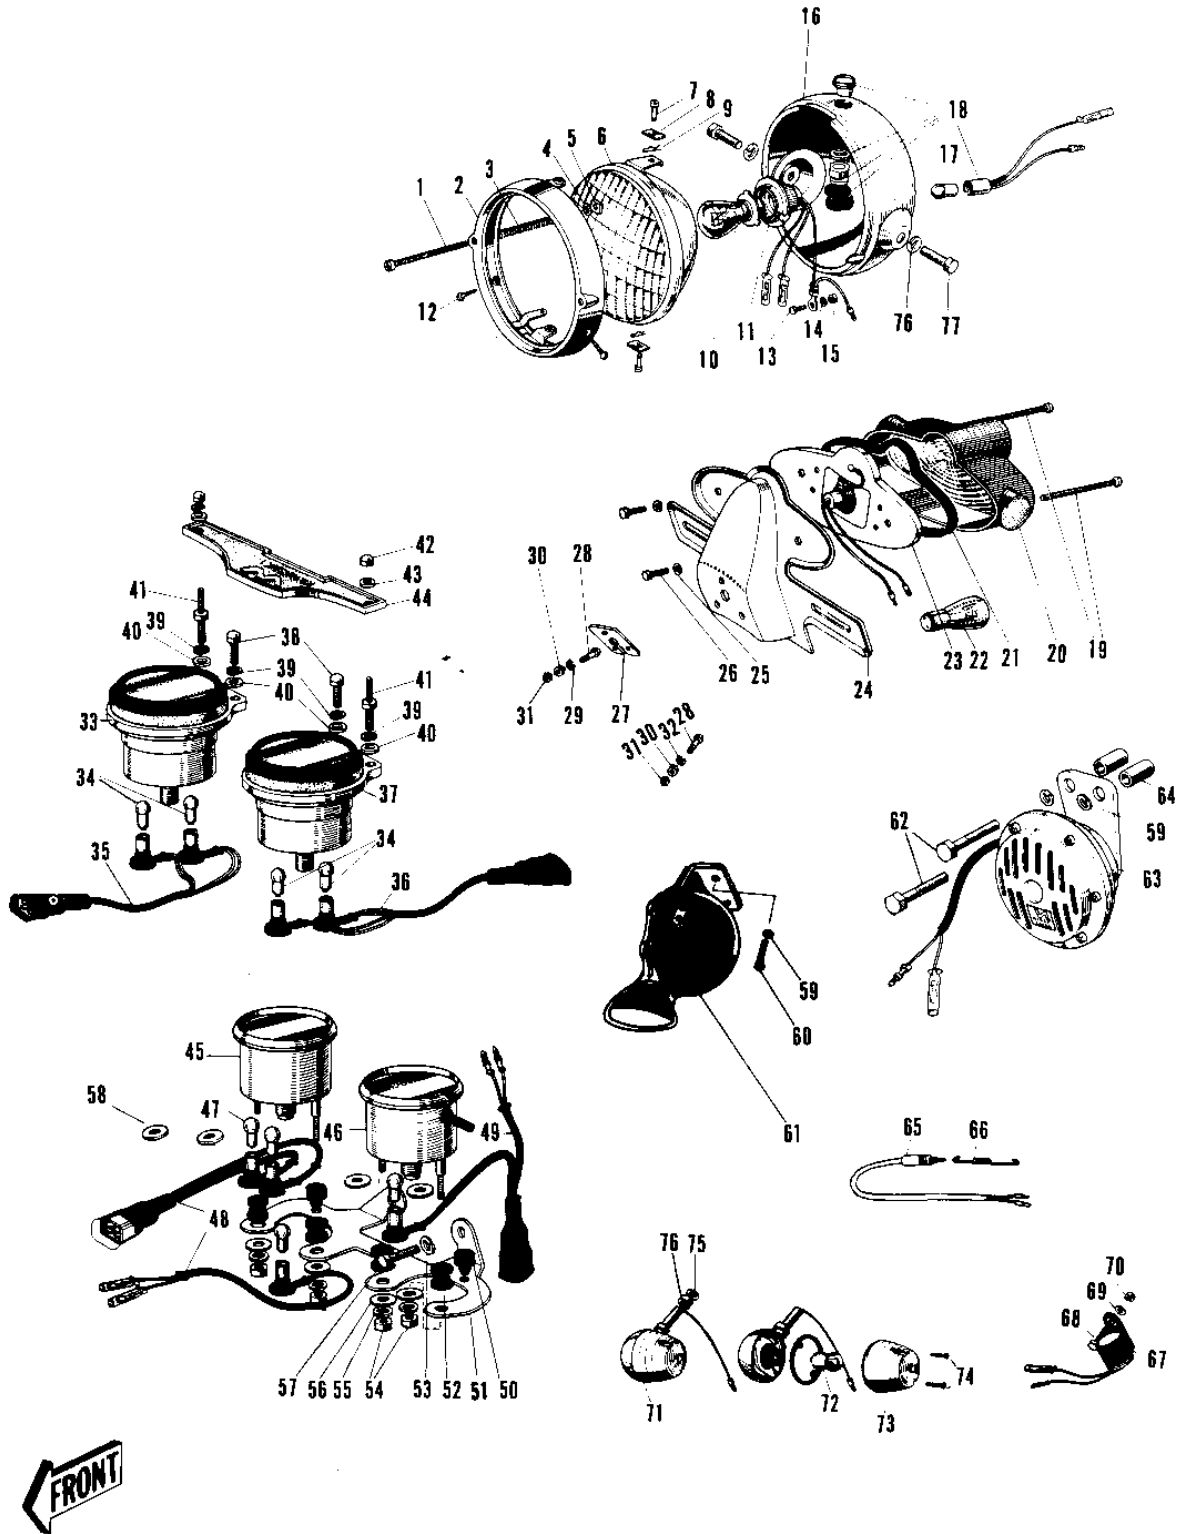

1969 Commander

PARTS DIAGRAM

METERS/LIGHTS (LATE PRODUCTION)

1969 Commander

PARTS LIST

METERS/LIGHTS (LATE PRODUCTION)

ITEM NAME

PART NUMBER

QUANTITY
