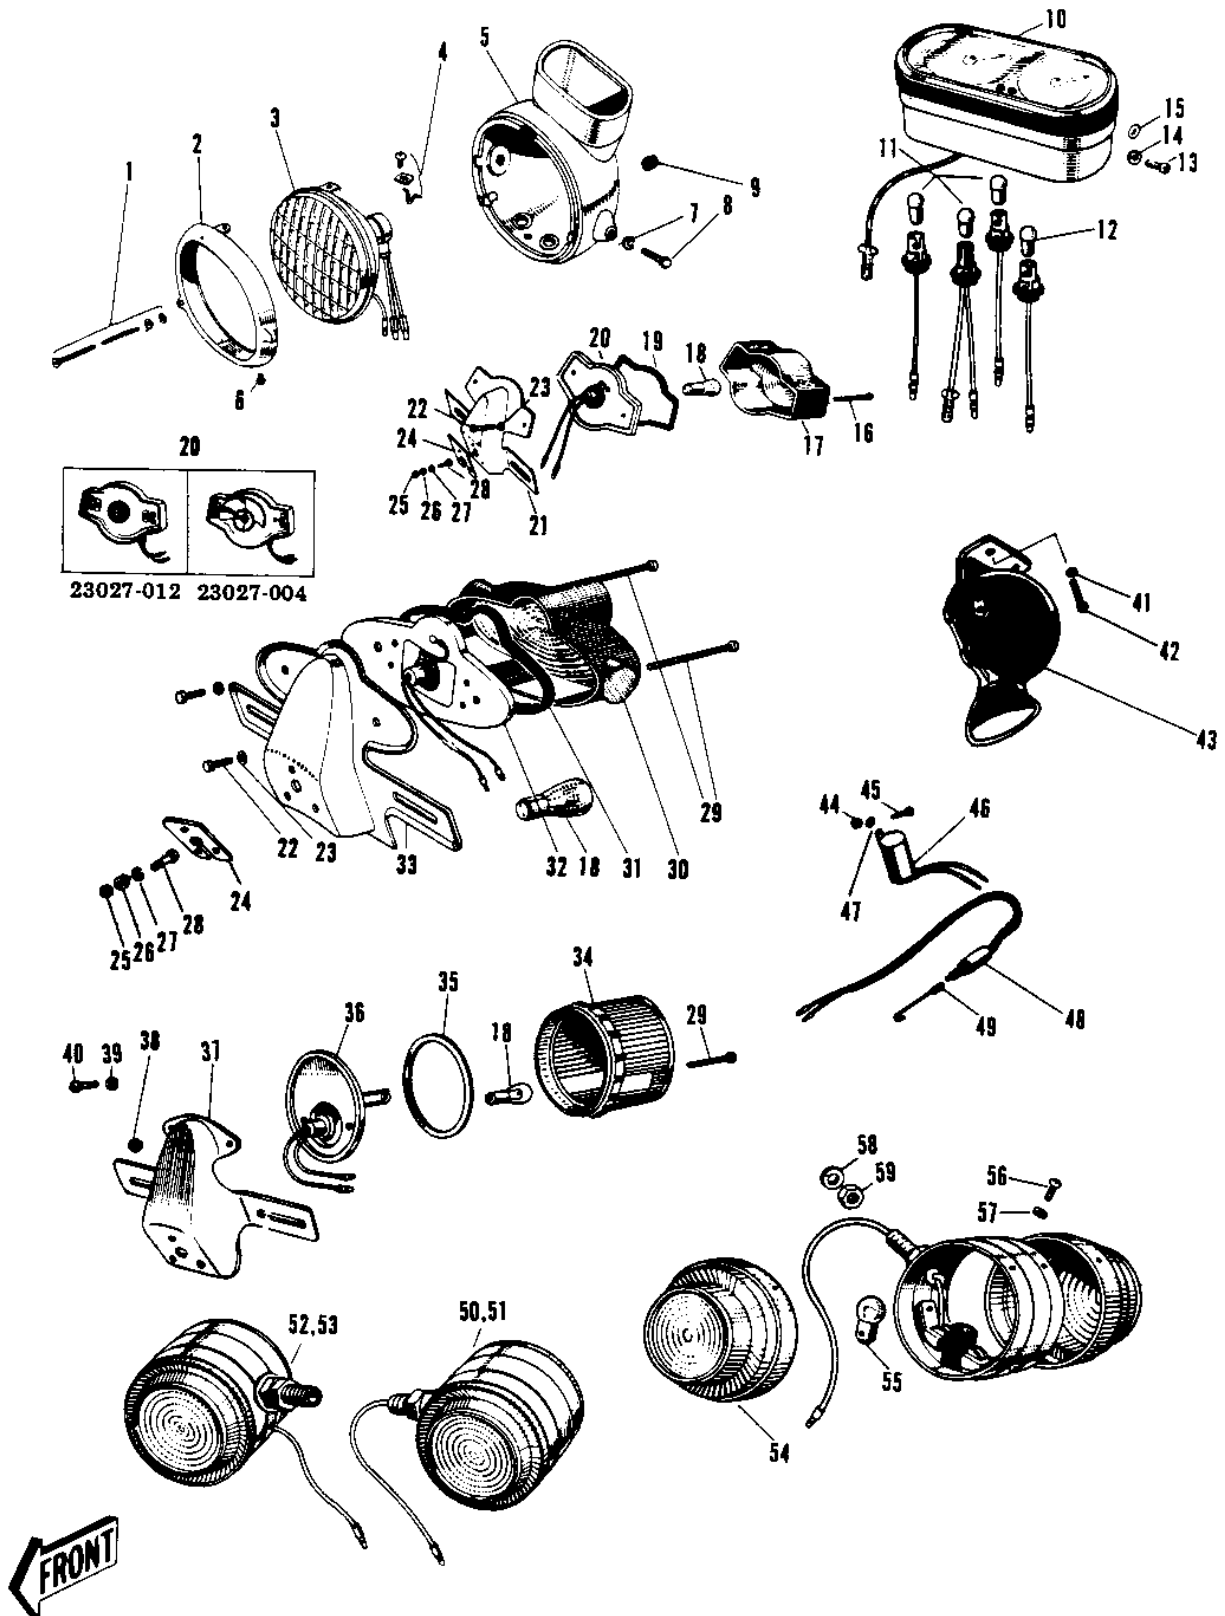

1968 Commander

PARTS DIAGRAM

METERS/LIGHTS (EARLY PRODUCTION)

1968 Commander

PARTS LIST

METERS/LIGHTS (EARLY PRODUCTION)

ITEM NAME

PART NUMBER

QUANTITY
