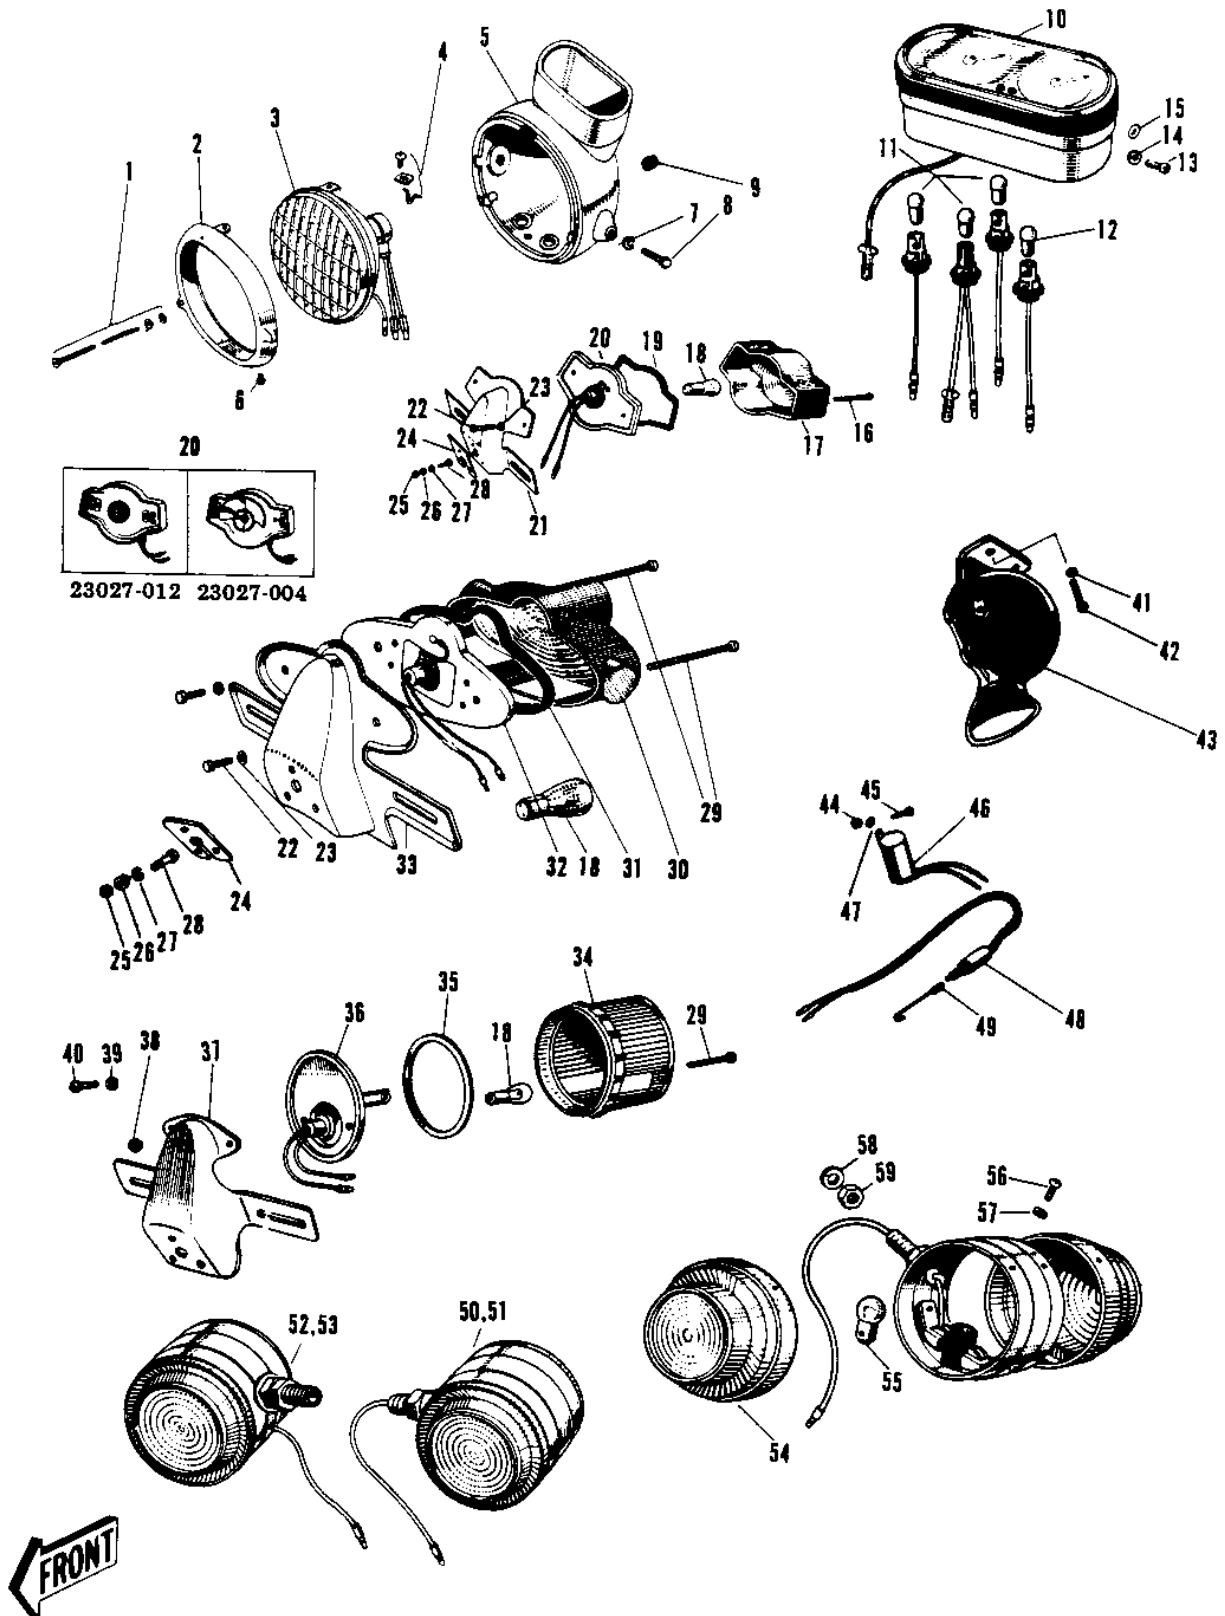

1968 W1SS

PARTS DIAGRAM

METERS/LIGHTS (EARLY PRODUCTION)

1968 W1SS

PARTS LIST

METERS/LIGHTS (EARLY PRODUCTION)

ITEM NAME

PART NUMBER

QUANTITY
