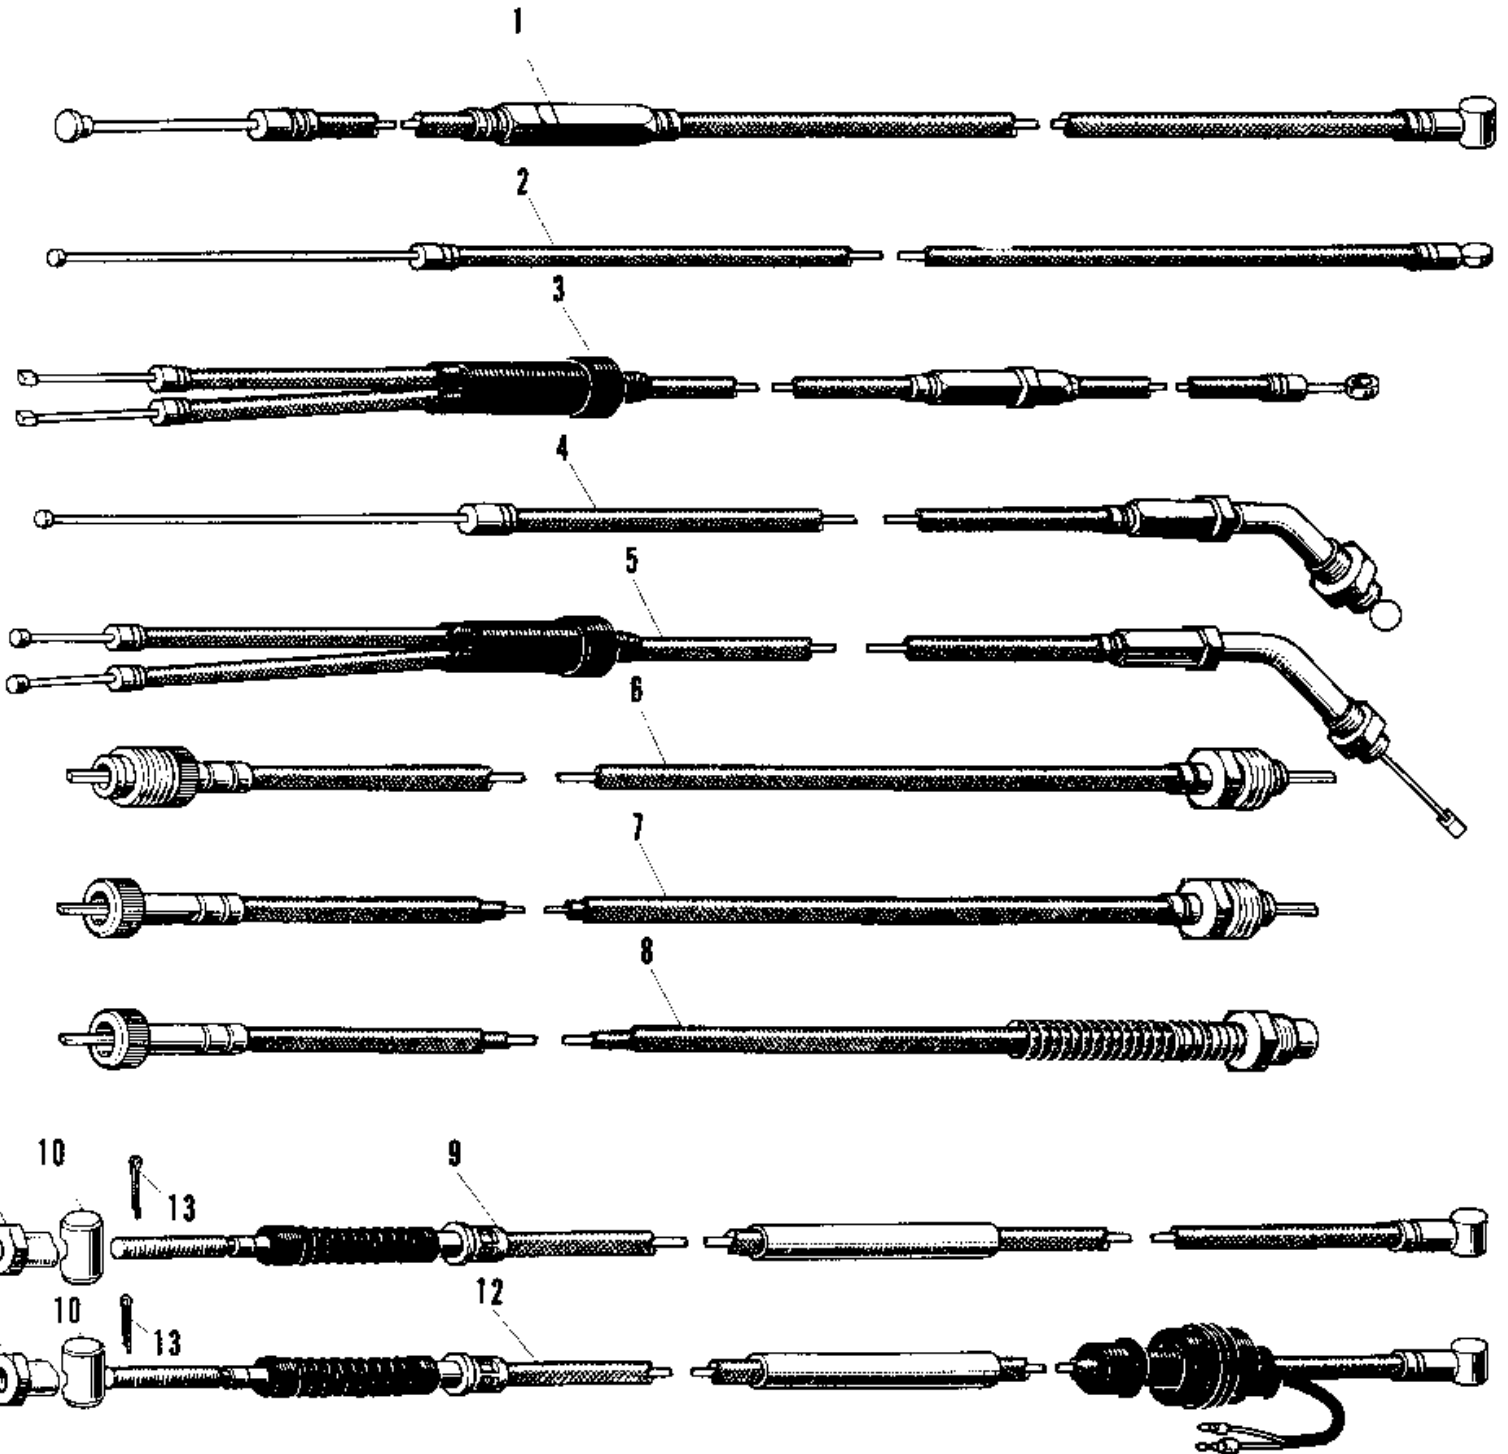

1968 Commander

PARTS DIAGRAM

CABLES

1968 Commander

PARTS LIST

CABLES

Kawasaki

Let the Good Times Roll®

ITEM NAME

PART NUMBER

QUANTITY
