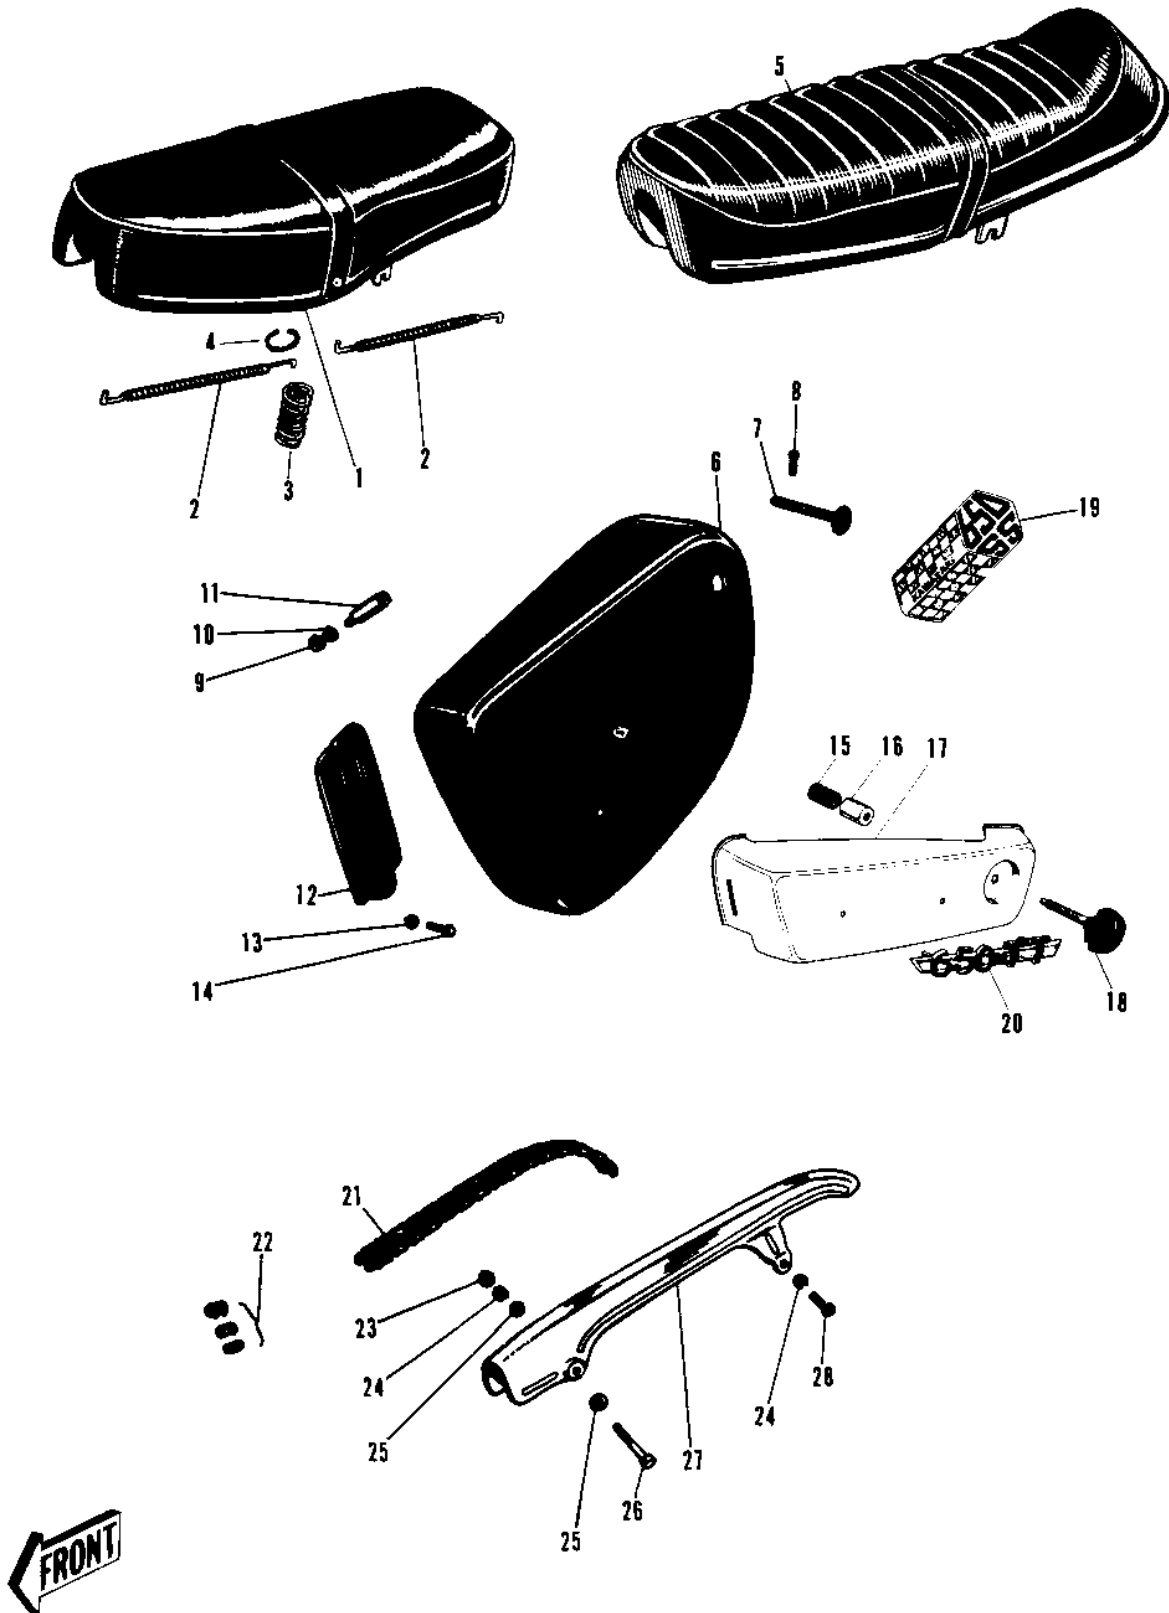

## PARTS DIAGRAM

### SEAT/SIDE COVER/CHAIN COVER/CHAIN

## PARTS LIST

### SEAT/SIDE COVER/CHAIN COVER/CHAIN

ITEM NAME	PART NUMBER	QUANTITY
SEAT DUAL (Ref # 1~4)	53001-059	(1
SEAT-DUAL (Ref # 1~4)	53001-037	1
SPRING SEAT (Ref # 2)	53026-002	18
SPRING SEAT COIL (Ref # 3)	53026-001	2
HOOK SPRING (Ref # 4)	53027-002	18
COVER L.H SIDE BLACK (Ref # 6)	36001-020-10	1
COVER L.H SIDE C.RED (Ref # 6)	36001-020-24	1
COVER L.H SIDE C.BLUE (Ref # 6)	36001-020-27	1
KNOB SIDE COVER (Ref # 7)	92077-014	1
PIN COTTER 1.6X15 (Ref # 8)	550D1615	1
NUT,8MM (Ref # 9)	311B0800	1
WASHER SPRING 8MM (Ref # 10)	461F0800	1
NUT SIDE COVER FIT (Ref # 11)	92015-028	1
HANGER SIDE COVER (Ref # 12)	36005-001	1
WASHER SPRING 6MM (Ref # 13)	461F0600	2
BOLT-UPSET,6X12 (Ref # 14)	112G0612	2
DRIVE CHAIN ASSY (Ref # 21,22)	695Z5096	1
CHAIN JOINT 530 (Ref # 22)	92058-008	1
NUT 6MM (Ref # 23)	311B0600	1
WASHER SPRING 6MM (Ref # 24)	461F0600	2
WASHER PLAIN 6MM (Ref # 25)	411B0600	2
SCREW PAN HEAD 6X50 (Ref # 26)	220B0650	1
CASE-CHAIN (Ref # 27)	36014-020	1
SCREW PAN HEAD 6X12 (Ref # 28)	220B0612	1