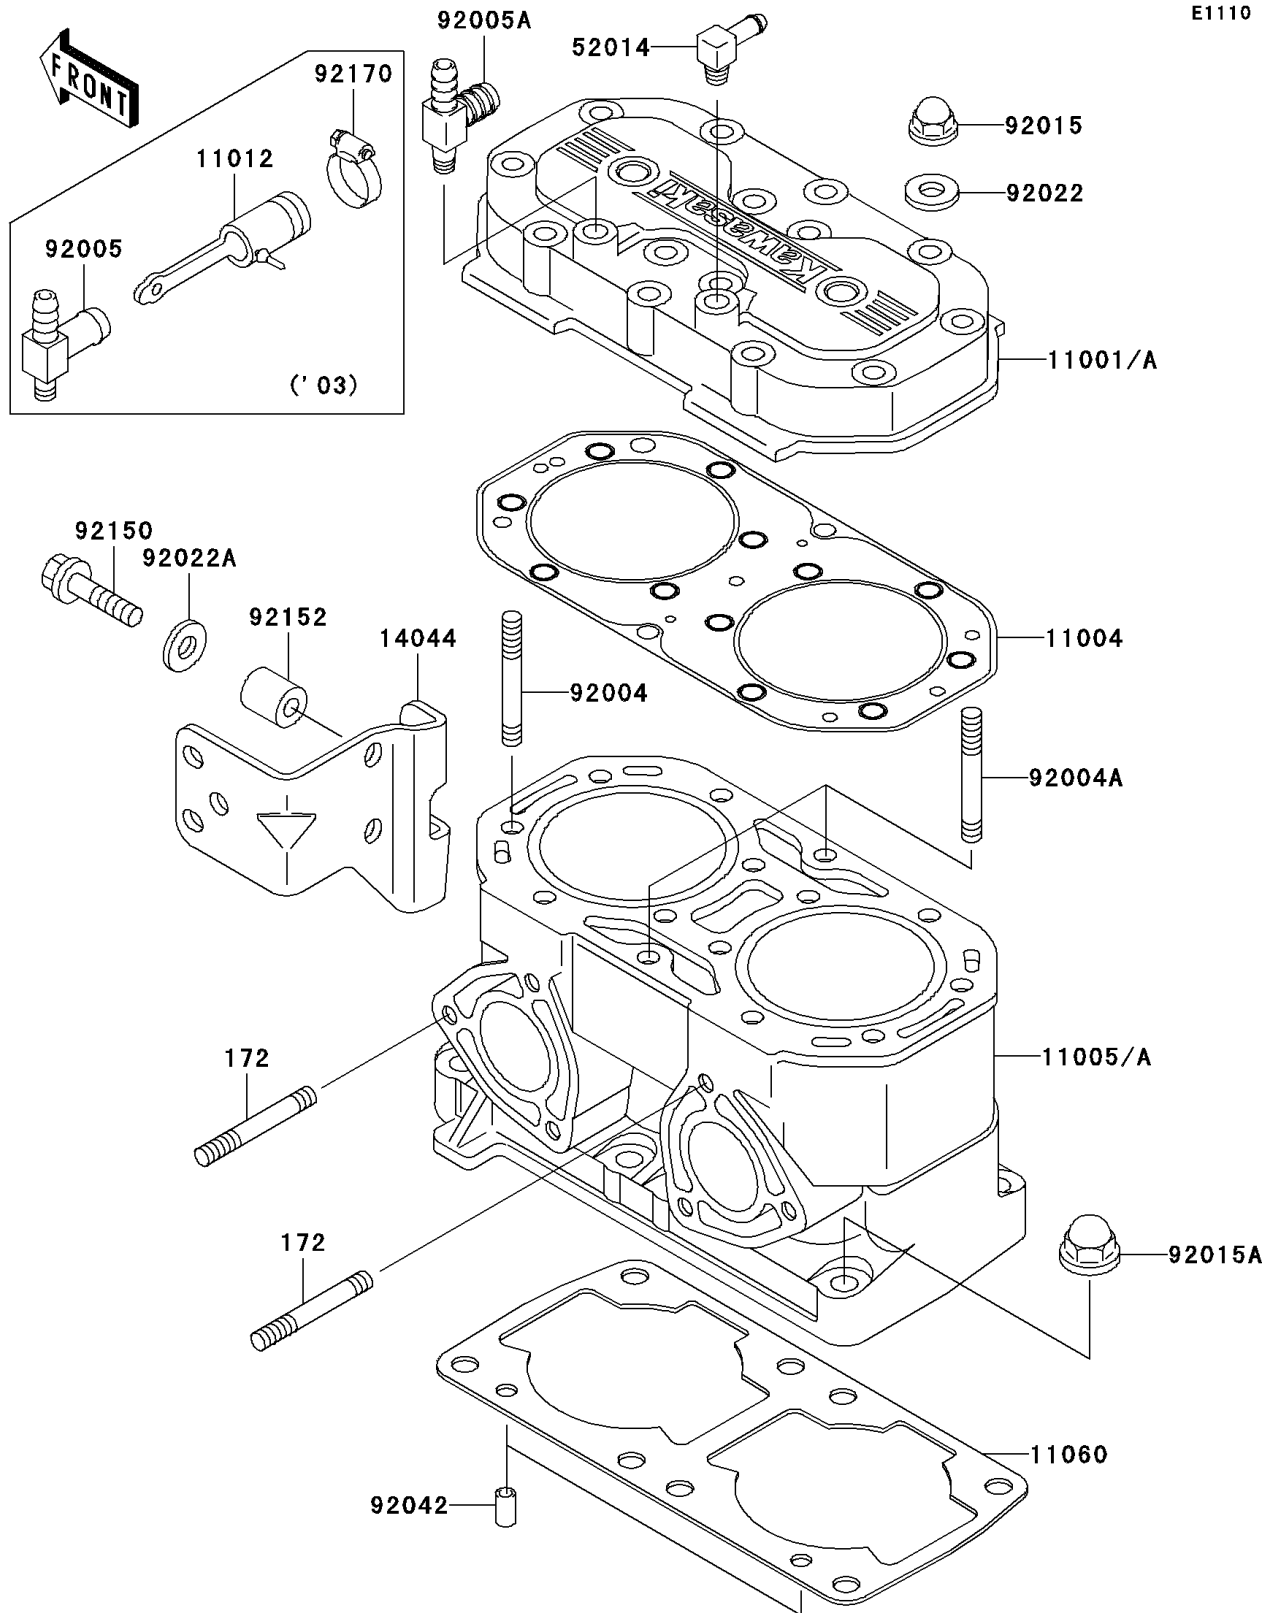

2005 800 SX-R

PARTS DIAGRAM

Cylinder Head/Cylinder

E1110

2005 800 SX-R

PARTS LIST

Cylinder Head/Cylinder

ITEM NAME

PART NUMBER

QUANTITY
