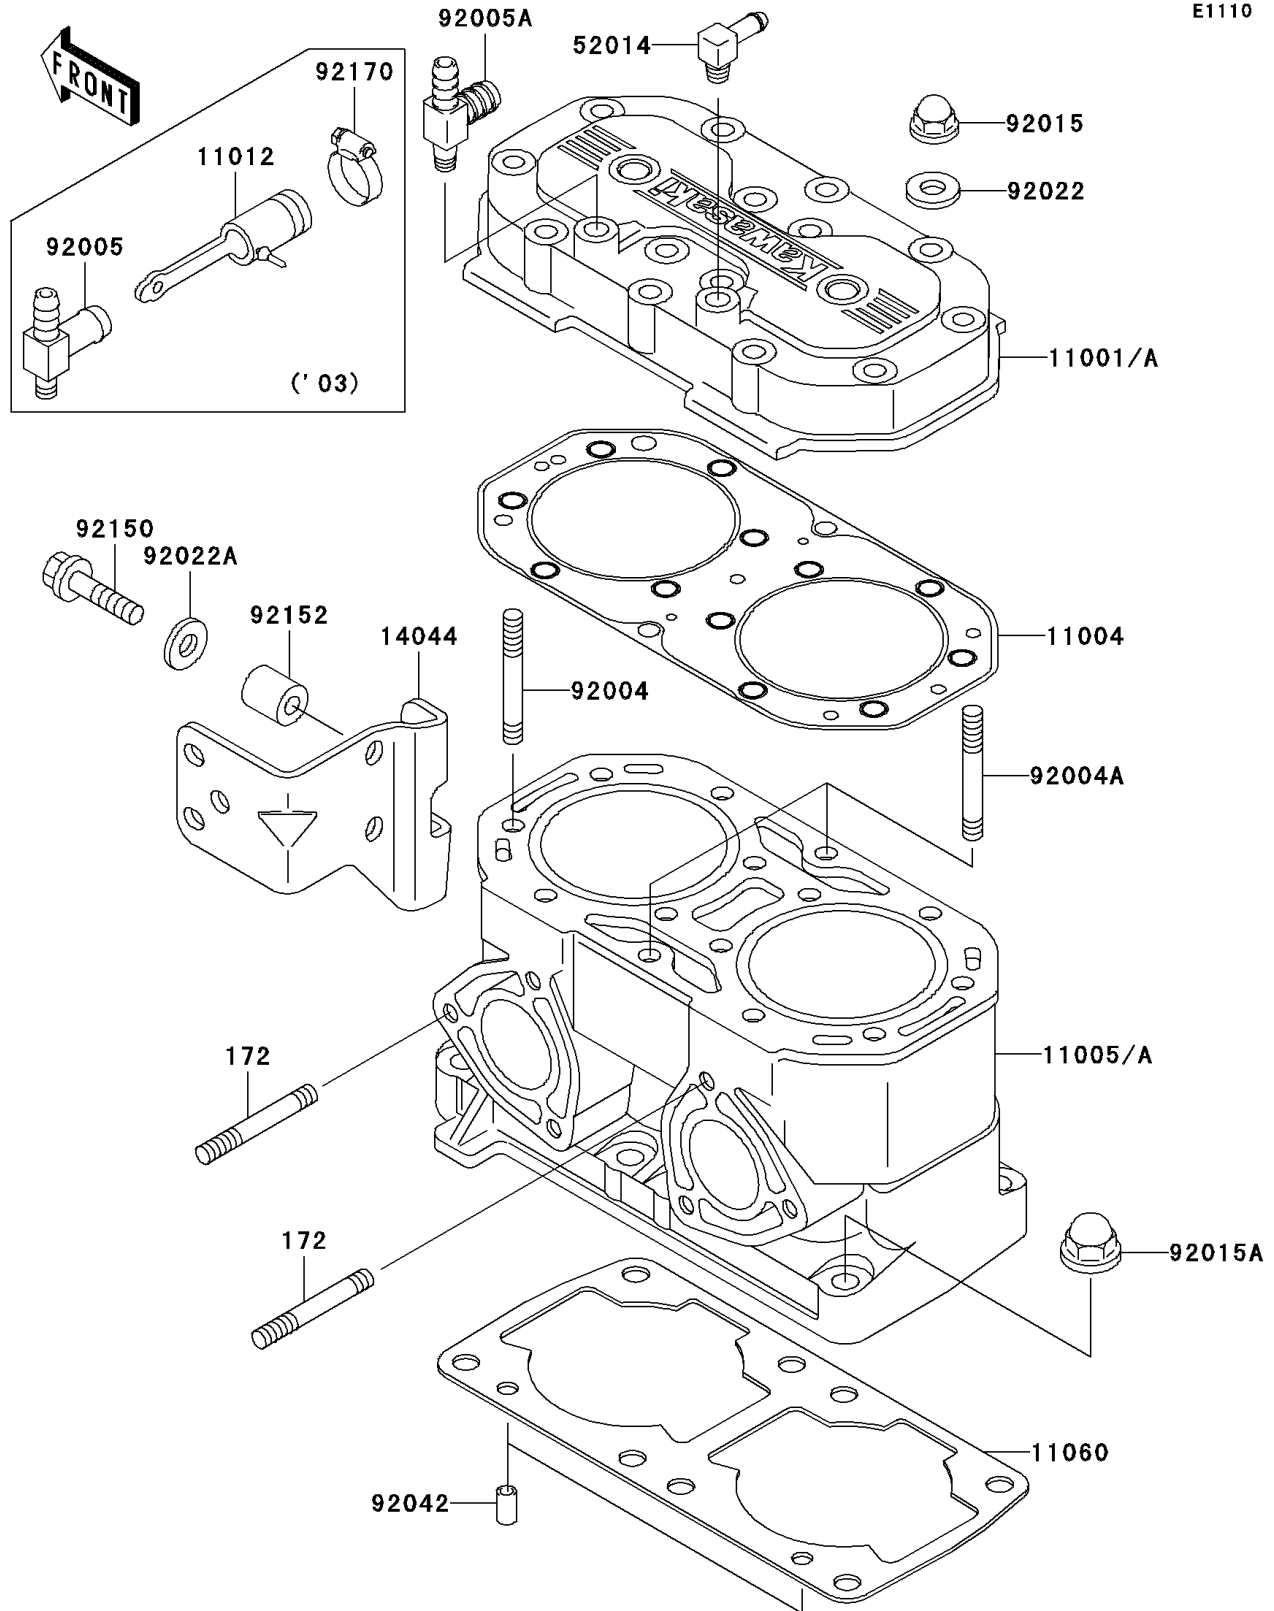

2004 800 SX-R

PARTS DIAGRAM

Cylinder Head/Cylinder

E1110

2004 800 SX-R

PARTS LIST

Cylinder Head/Cylinder

Kawasaki

Let the Good Times Roll®

ITEM NAME

PART NUMBER

QUANTITY
