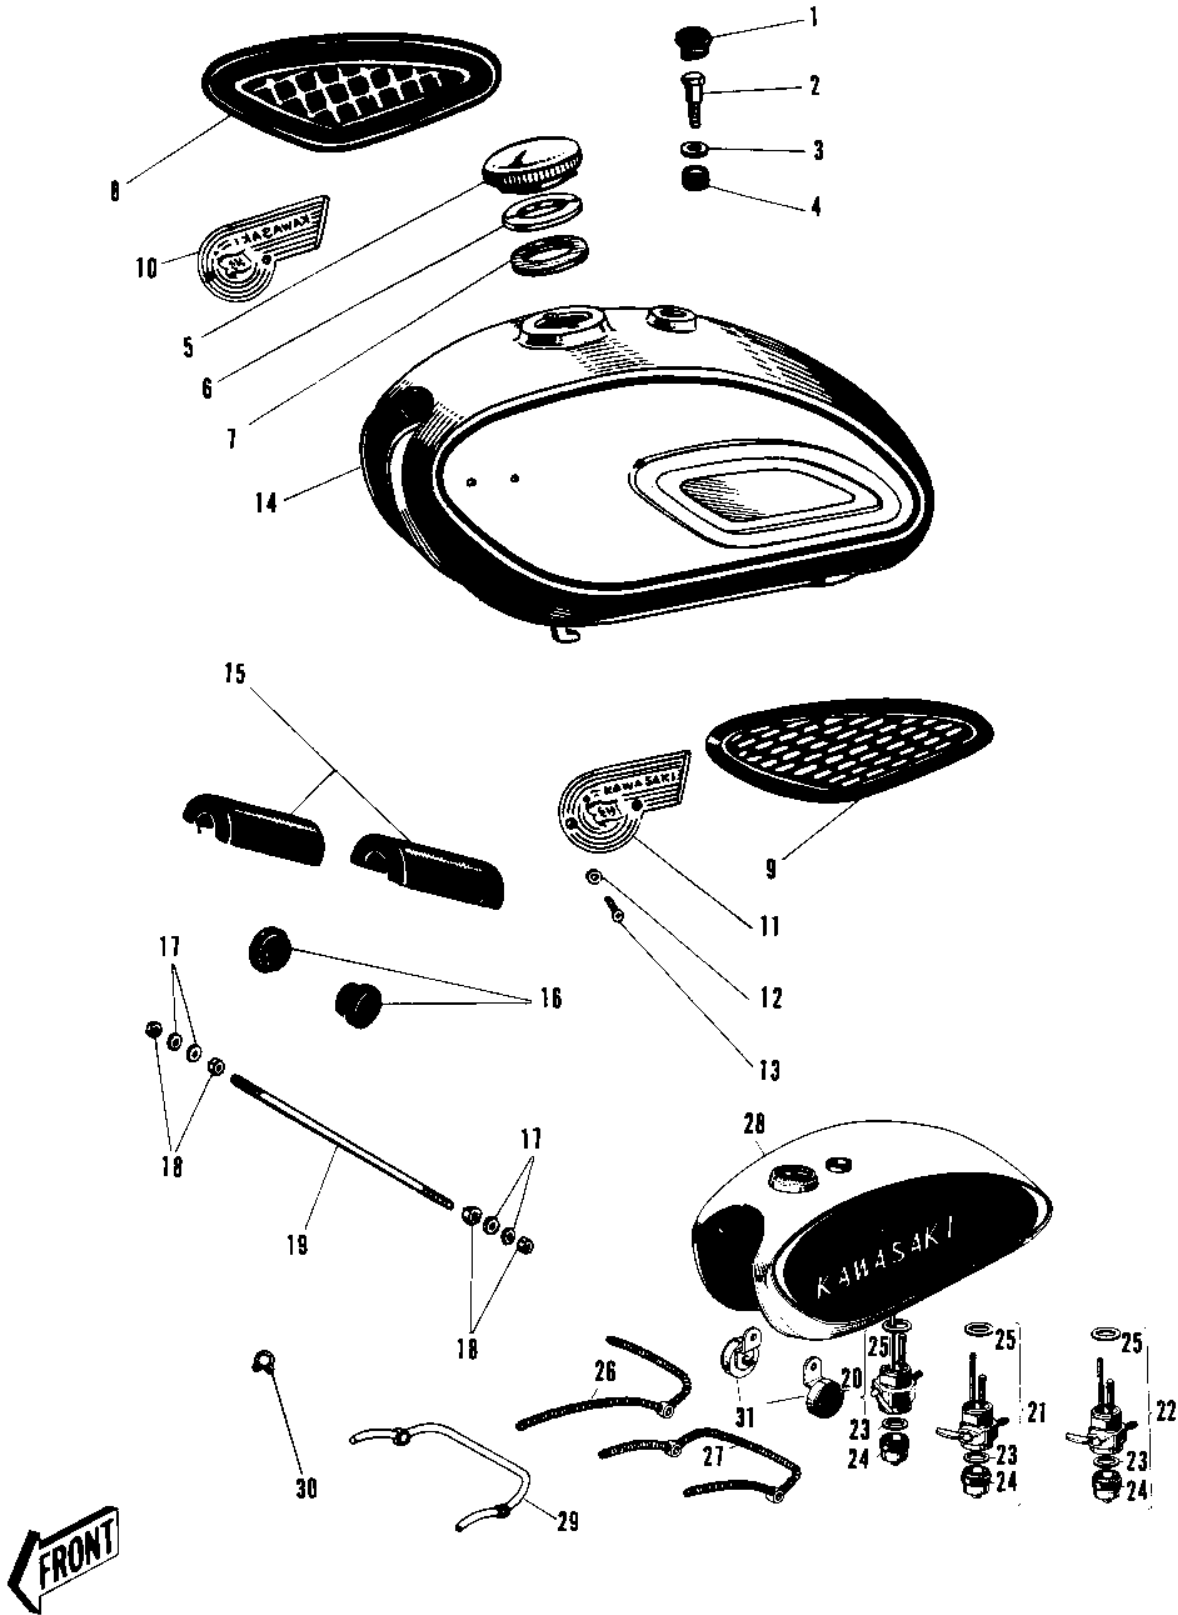

1969 Commander

PARTS DIAGRAM

FUEL TANK

1969 Commander

PARTS LIST

FUEL TANK

Kawasaki

Let the Good Times Roll®

ITEM NAME

PART NUMBER

QUANTITY
