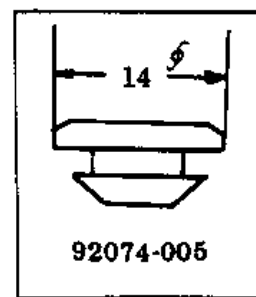

1968 W1SS

PARTS DIAGRAM

FENDERS

33

32