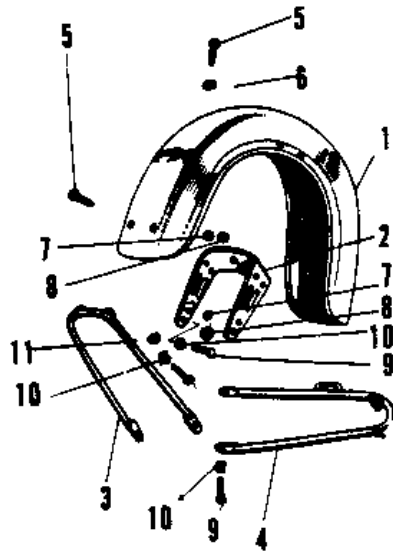

1968 W1SS

PARTS DIAGRAM

FENDERS

33

32

1968 W1SS

PARTS LIST

FENDERS

ITEM NAME	PART NUMBER	QUANTITY
FENDER FRONT (Ref # 1)	35001-008	1
BRACE FRONT FENDER (Ref # 2)	35009-007	1
STAY FRONT FENDER UPP (Ref # 3)	35010-017	1
STAY FRONT FENDER LOW (Ref # 4)	35010-018	1
SCREW PAN HEAD 6X10 (Ref # 5)	220E0610	9
WASHER PLAIN 6MM (Ref # 6)	411B0600	5
WASHER SPRING 6MM (Ref # 7)	461F0600	9
NUT 6MM (Ref # 8)	312B0600	9
BOLT-SMALL-UPSET,8X14 (Ref # 9)	115B0814	8
WASHER SPRING 8MM (Ref # 10)	461F0800	8
WASHER PLAIN 8MM (Ref # 11)	411B0800	2
FENDER REAR (Ref # 15)	35022-030	1
UNAVAILABLE IN PRICE BOOK (Ref # 16)	35033-004	1
STAY R.H REAR FENDER (Ref # 17)	35032-006	1
UNAVAILABLE IN PRICE BOOK (Ref # 18)	35033-003	1
STAY L.H REAR FENDER (Ref # 19)	35032-007	1
UNAVAILABLE IN PRICE BOOK (Ref # 20)	32109-005	1
BOLT-SMALL-UPSET,8X16 (Ref # 21)	115G0816	7
WASHER PLAIN 8MM (Ref # 22)	410B0800	5
WASHER SPRING 8MM (Ref # 23)	461F0800	11
NUT,8MM (Ref # 24)	311B0800	7
BOLT-SMALL-UPSET,8X14 (Ref # 25)	115B0814	2
BOLT HEX HEAD 8X50 (Ref # 26)	114G0850	1
NUT 6MM (Ref # 27)	311B0600	4
WASHER SPRING 6MM (Ref # 28)	461F0600	4
WASHER PLAIN 6MM (Ref # 29)	411B0600	2
BOLT-UPSET 6X14 (Ref # 30)	112B0614	4
BOLT-SMALL-UPSET,8X22 (Ref # 31)	115B0822	1
PLUG RUBBER (Ref # 32)	92074-005	3