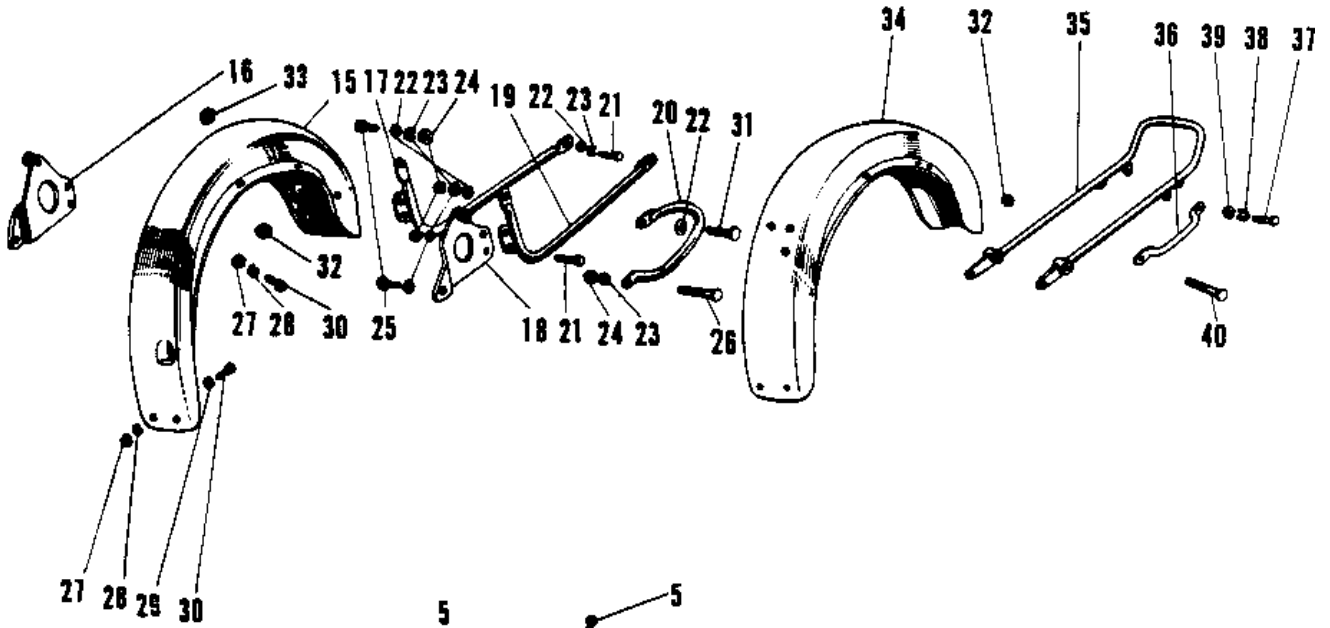

1968 W1SS

PARTS DIAGRAM

FENDERS

33

32

1968 W1SS

PARTS LIST

FENDERS

ITEM NAME	PART NUMBER	QUANTITY
FENDER FRONT (Ref # 1)	35001-008	1
BRACE FRONT FENDER (Ref # 2)	35009-007	1
STAY FRONT FENDER UPP (Ref # 3)	35010-017	1
STAY FRONT FENDER LOW (Ref # 4)	35010-018	1
SCREW PAN HEAD 6X10 (Ref # 5)	220E0610	9
WASHER PLAIN 6MM (Ref # 6)	411B0600	5
WASHER SPRING 6MM (Ref # 7)	461F0600	9
NUT 6MM (Ref # 8)	312B0600	9
BOLT-SMALL-UPSET,8X14 (Ref # 9)	115B0814	8
WASHER SPRING 8MM (Ref # 10)	461F0800	8
WASHER PLAIN 8MM (Ref # 11)	411B0800	2
FENDER REAR (Ref # 15)	35022-030	1
UNAVAILABLE IN PRICE BOOK (Ref # 16)	35033-004	1
STAY R.H REAR FENDER (Ref # 17)	35032-006	1
UNAVAILABLE IN PRICE BOOK (Ref # 18)	35033-003	1
STAY L.H REAR FENDER (Ref # 19)	35032-007	1
UNAVAILABLE IN PRICE BOOK (Ref # 20)	32109-005	1
BOLT-SMALL-UPSET,8X16 (Ref # 21)	115G0816	7
WASHER PLAIN 8MM (Ref # 22)	410B0800	5
WASHER SPRING 8MM (Ref # 23)	461F0800	11
NUT,8MM (Ref # 24)	311B0800	7
BOLT-SMALL-UPSET,8X14 (Ref # 25)	115B0814	2
BOLT HEX HEAD 8X50 (Ref # 26)	114G0850	1
NUT 6MM (Ref # 27)	311B0600	4
WASHER SPRING 6MM (Ref # 28)	461F0600	4
WASHER PLAIN 6MM (Ref # 29)	411B0600	2
BOLT-UPSET 6X14 (Ref # 30)	112B0614	4
BOLT-SMALL-UPSET,8X22 (Ref # 31)	115B0822	1
PLUG RUBBER (Ref # 32)	92074-005	3