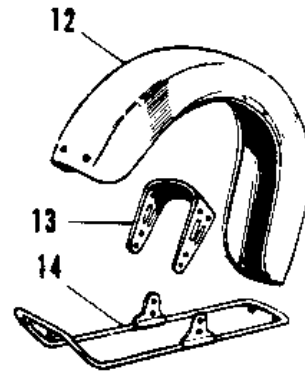

1968 W1SS

PARTS DIAGRAM

FENDERS

33

32

1968 W1SS

PARTS LIST

FENDERS

ITEM NAME	PART NUMBER	QUANTITY
FENDER FRONT (Ref # 1)	35001-008	1
BRACE FRONT FENDER (Ref # 2)	35009-007	1
STAY FRONT FENDER UPP (Ref # 3)	35010-017	1
STAY FRONT FENDER LOW (Ref # 4)	35010-018	1
SCREW PAN HEAD 6X10 (Ref # 5)	220E0610	9
WASHER PLAIN 6MM (Ref # 6)	411B0600	5
WASHER SPRING 6MM (Ref # 7)	461F0600	9
NUT 6MM (Ref # 8)	312B0600	9
BOLT-SMALL-UPSET,8X14 (Ref # 9)	115B0814	8
WASHER SPRING 8MM (Ref # 10)	461F0800	8
WASHER PLAIN 8MM (Ref # 11)	411B0800	2
FENDER REAR (Ref # 15)	35022-030	1
UNAVAILABLE IN PRICE BOOK (Ref # 16)	35033-004	1
STAY R.H REAR FENDER (Ref # 17)	35032-006	1
UNAVAILABLE IN PRICE BOOK (Ref # 18)	35033-003	1
STAY L.H REAR FENDER (Ref # 19)	35032-007	1
UNAVAILABLE IN PRICE BOOK (Ref # 20)	32109-005	1
BOLT-SMALL-UPSET,8X16 (Ref # 21)	115G0816	7
WASHER PLAIN 8MM (Ref # 22)	410B0800	5
WASHER SPRING 8MM (Ref # 23)	461F0800	11
NUT,8MM (Ref # 24)	311B0800	7
BOLT-SMALL-UPSET,8X14 (Ref # 25)	115B0814	2
BOLT HEX HEAD 8X50 (Ref # 26)	114G0850	1
NUT 6MM (Ref # 27)	311B0600	4
WASHER SPRING 6MM (Ref # 28)	461F0600	4
WASHER PLAIN 6MM (Ref # 29)	411B0600	2
BOLT-UPSET 6X14 (Ref # 30)	112B0614	4
BOLT-SMALL-UPSET,8X22 (Ref # 31)	115B0822	1
PLUG RUBBER (Ref # 32)	92074-005	3