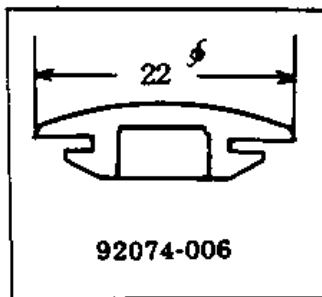

1968 W1SS

PARTS DIAGRAM

FENDERS

33

32