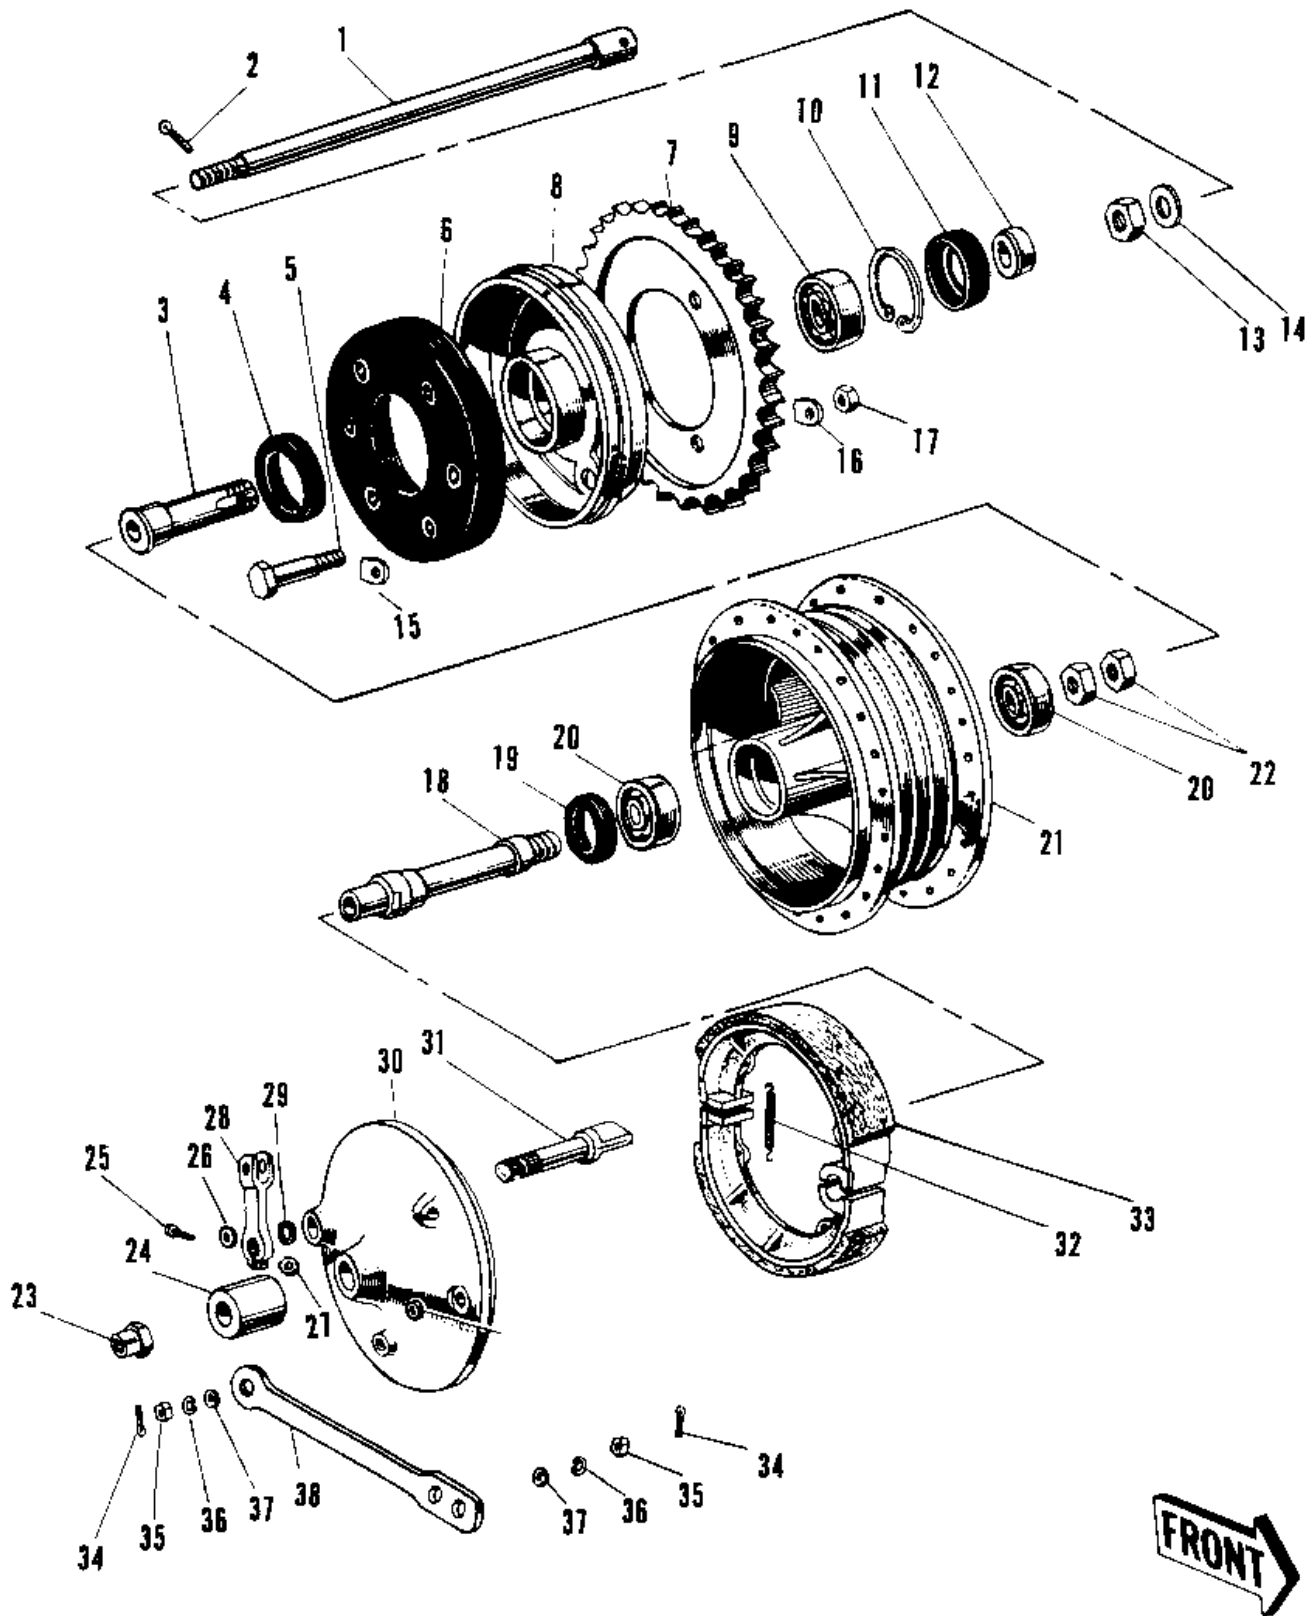

1969 Commander

PARTS DIAGRAM

REAR HUB/BRAKE (LATE PRODUCTION)

1969 Commander

PARTS LIST

REAR HUB/BRAKE (LATE PRODUCTION)

ITEM NAME

PART NUMBER

QUANTITY
