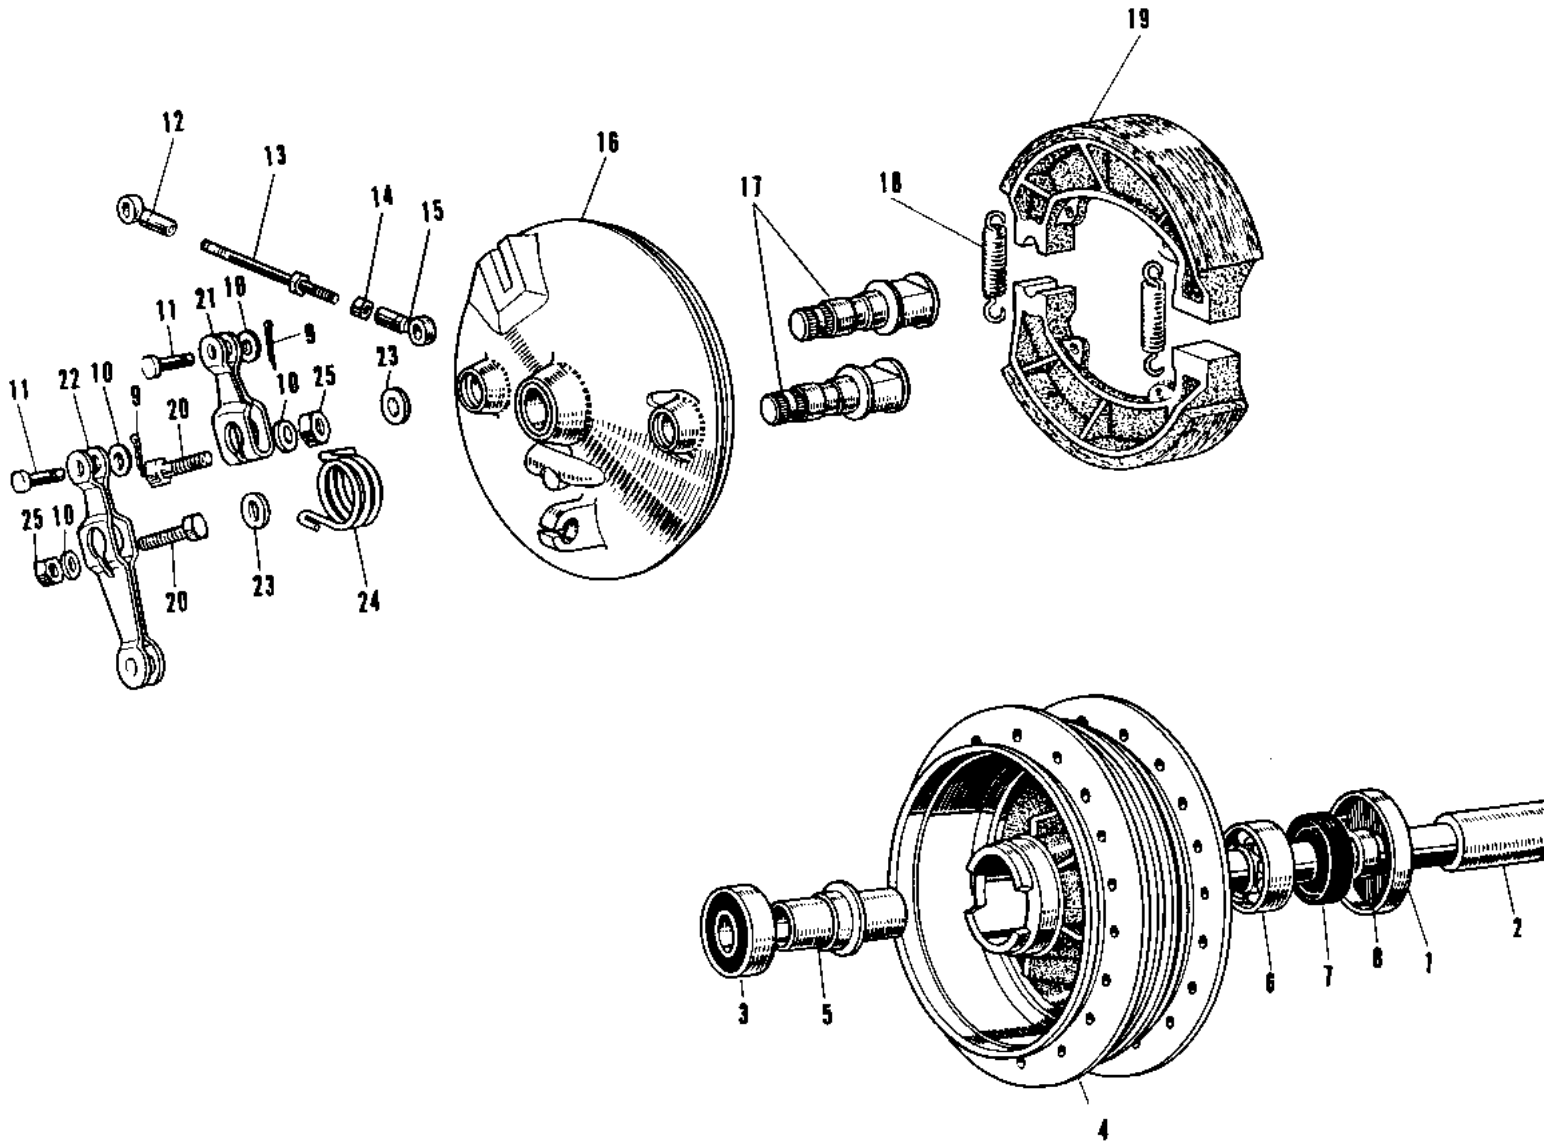

1969 Commander

PARTS DIAGRAM

FRONT HUB/BRAKE (E/NO.54590-)

1969 Commander

PARTS LIST

FRONT HUB/BRAKE (E/NO.54590-)

Kawasaki

Let the Good Times Roll®

ITEM NAME

PART NUMBER

QUANTITY
