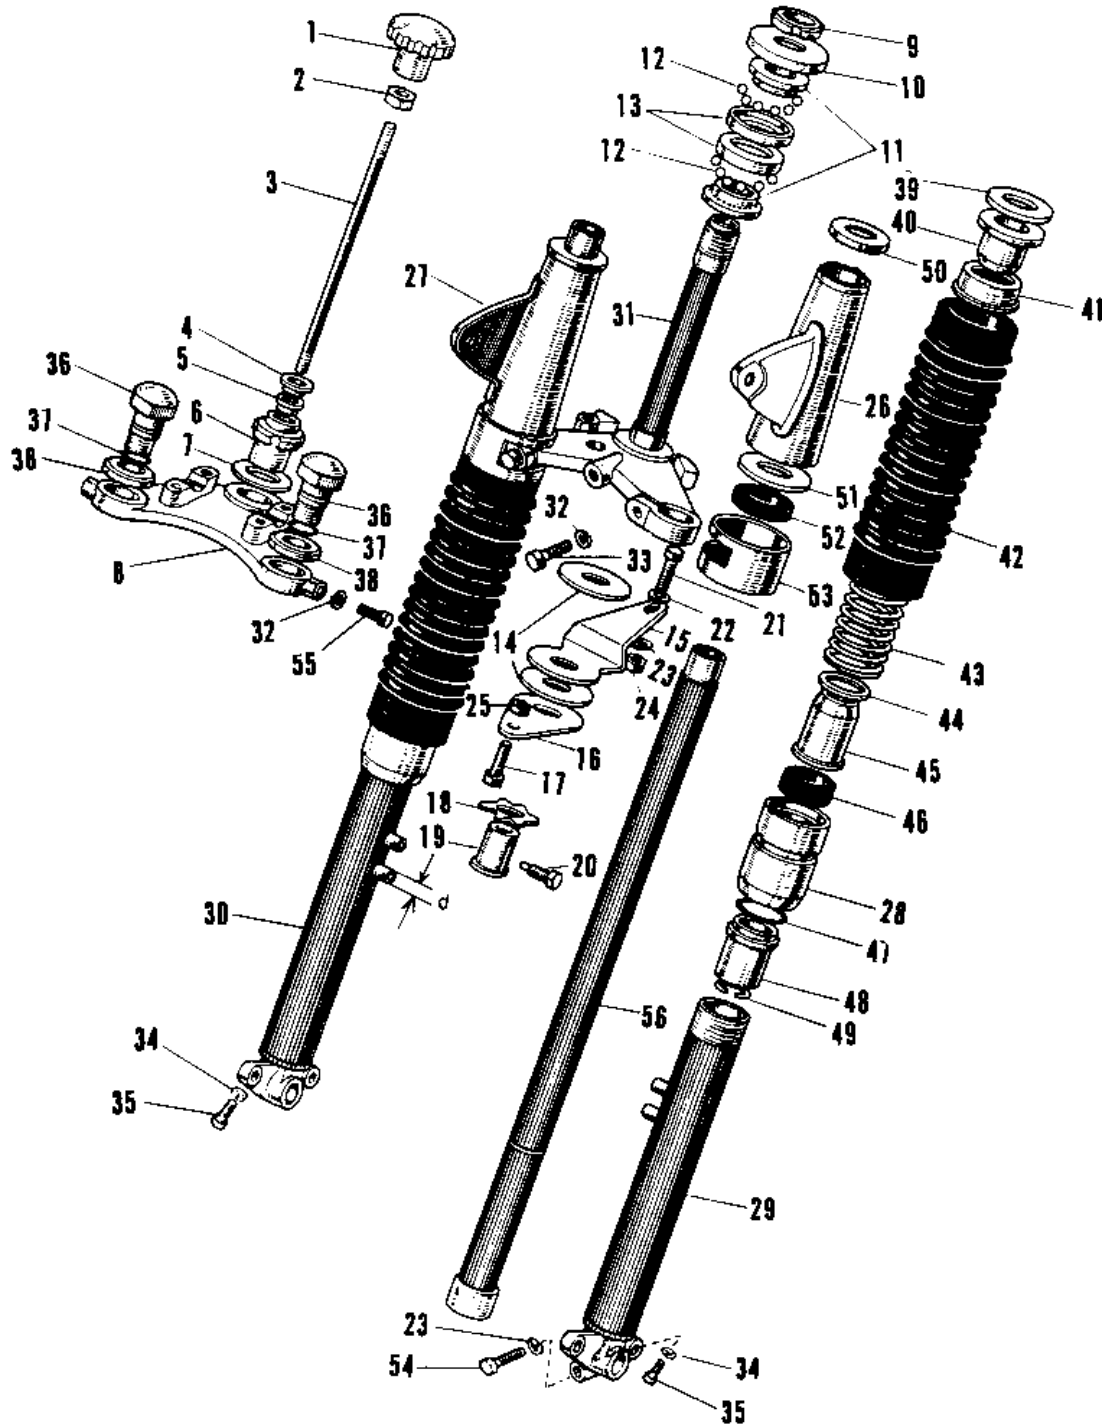

1969 Commander

PARTS DIAGRAM

FRONT FORK (W1/W1SS/W2SS) (-F/NO.6868)