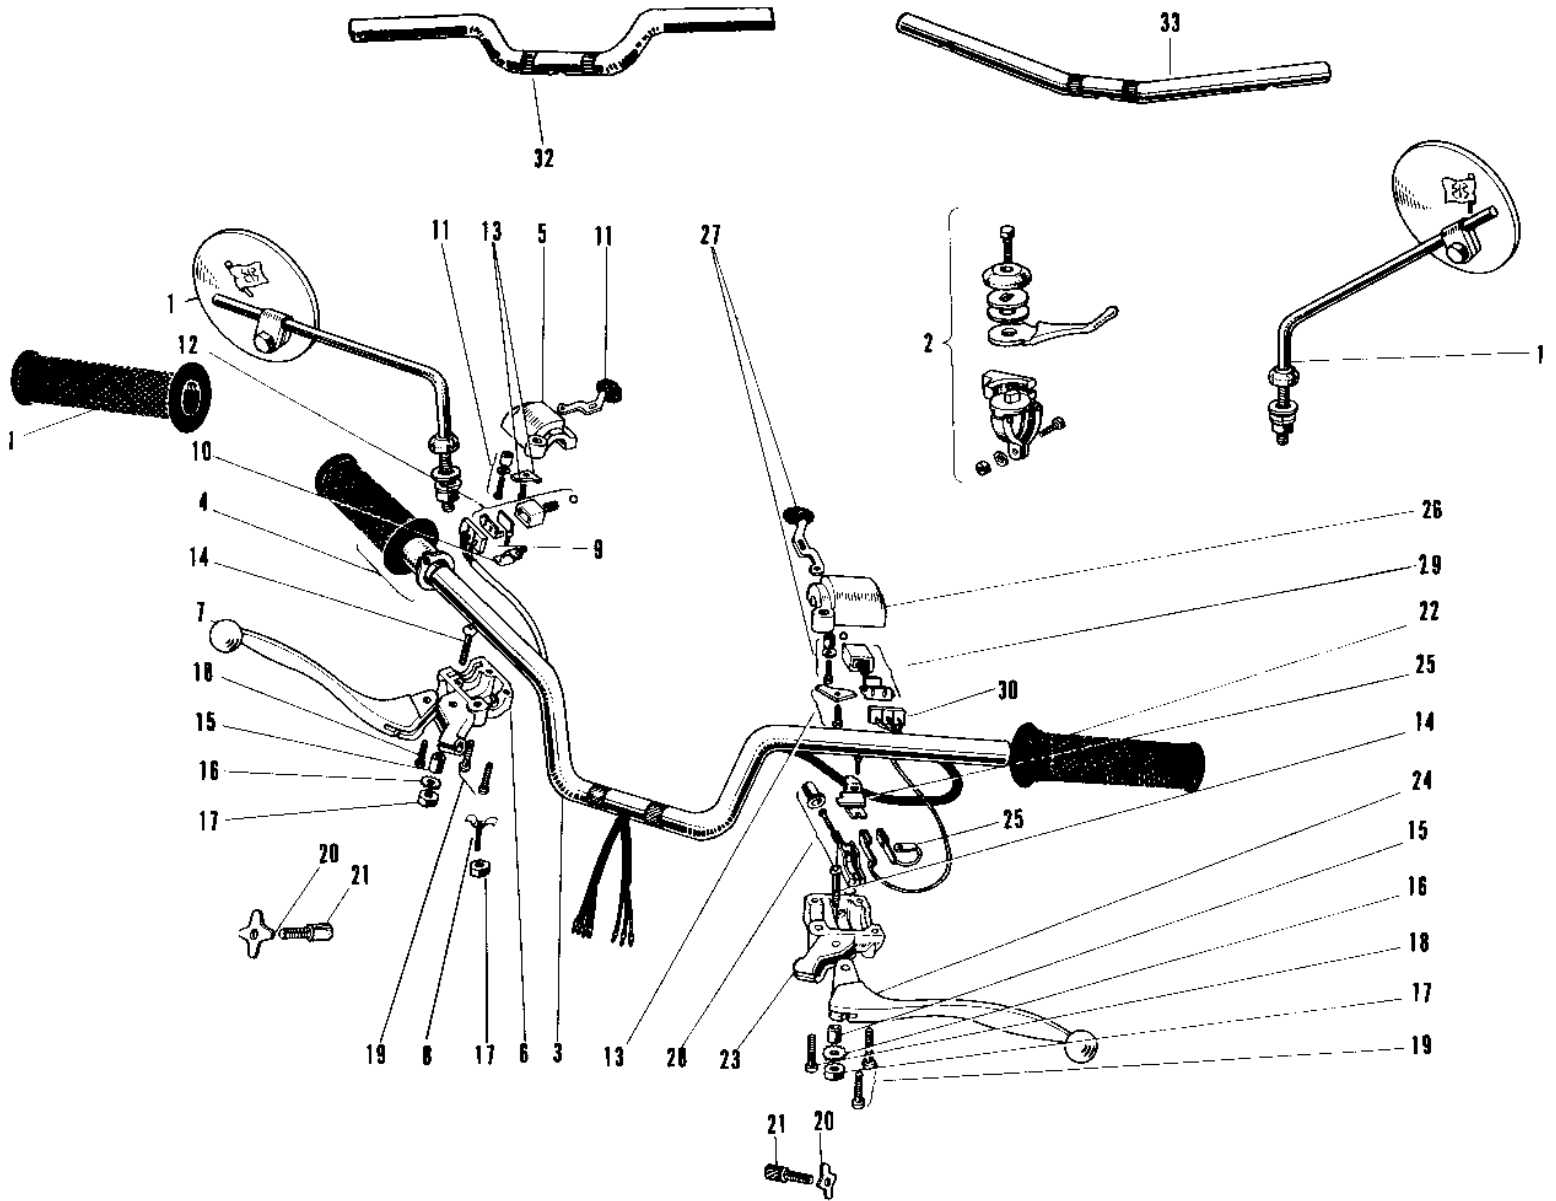

1968 Commander

PARTS DIAGRAM

HANDLEBAR (W2SS/W2TT) (LATE PRODUCTION)

1968 Commander

PARTS LIST

HANDLEBAR (W2SS/W2TT) (LATE PRODUCTION)

ITEM NAME

PART NUMBER

QUANTITY
