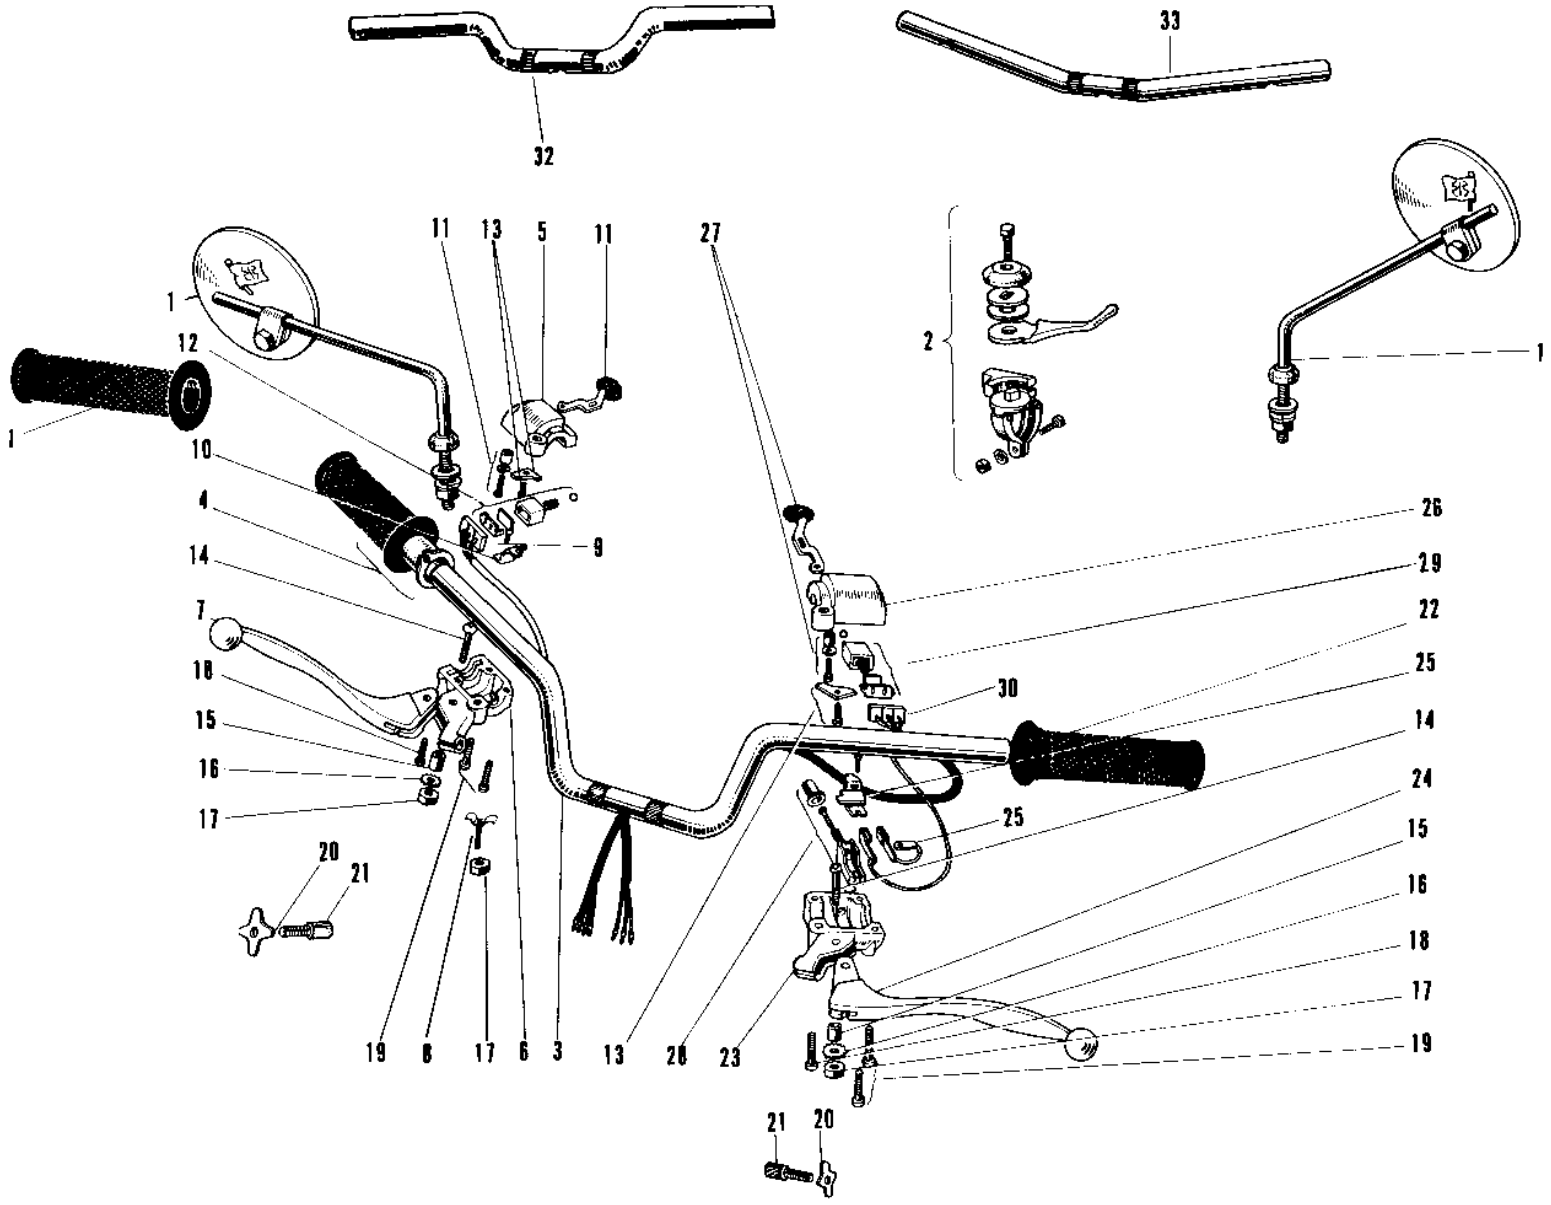

1968 W1SS

PARTS DIAGRAM

HANDLEBAR (W2SS/W2TT) (LATE PRODUCTION)

FRONT

1968 W1SS

PARTS LIST

HANDLEBAR (W2SS/W2TT) (LATE PRODUCTION)

ITEM NAME

PART NUMBER

QUANTITY
