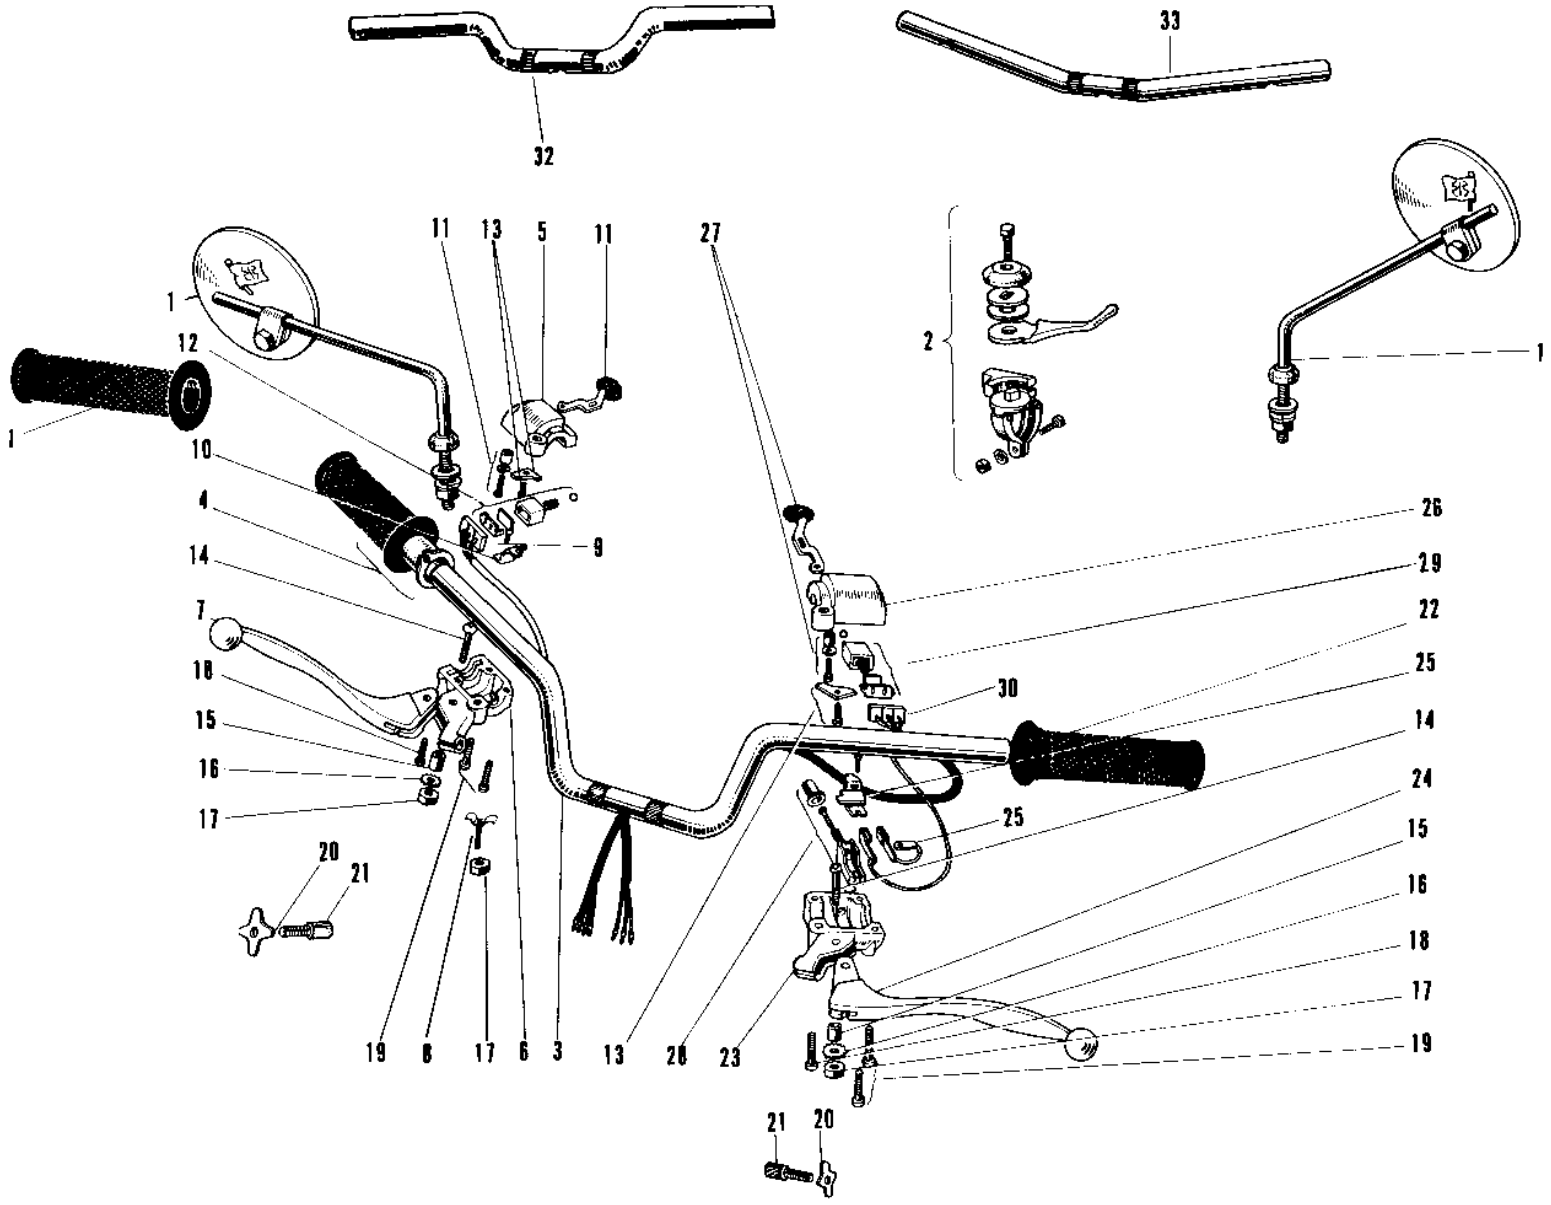

1968 W1SS

PARTS DIAGRAM

HANDLEBAR (W2SS/W2TT) (LATE PRODUCTION)

1968 W1SS

PARTS LIST

HANDLEBAR (W2SS/W2TT) (LATE PRODUCTION)

ITEM NAME

PART NUMBER

QUANTITY
