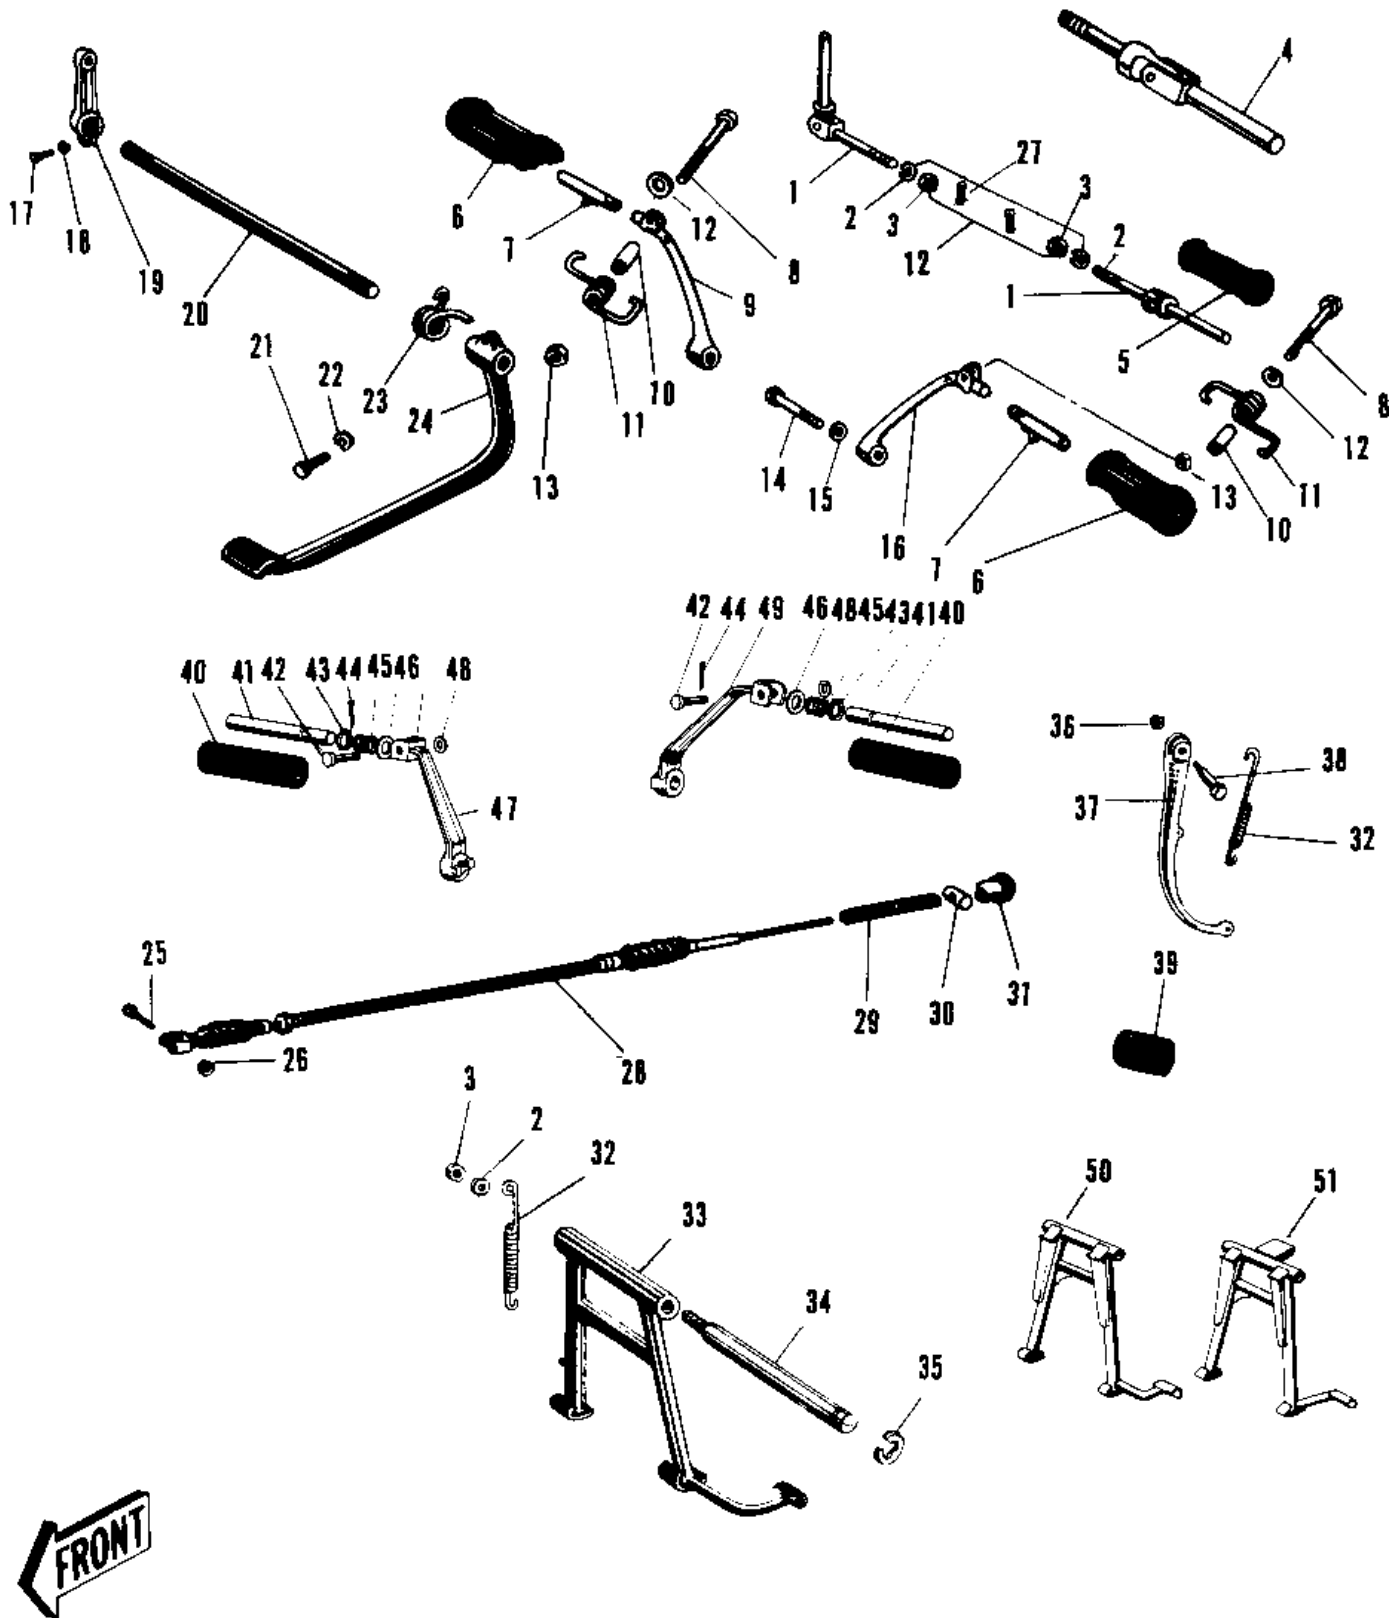

1968 Commander

PARTS DIAGRAM

FOOTRESTS/STANDS/BRAKE PEDAL

1968 Commander

PARTS LIST

FOOTRESTS/STANDS/BRAKE PEDAL

Kawasaki

Let the Good Times Roll®

ITEM NAME

PART NUMBER

QUANTITY
