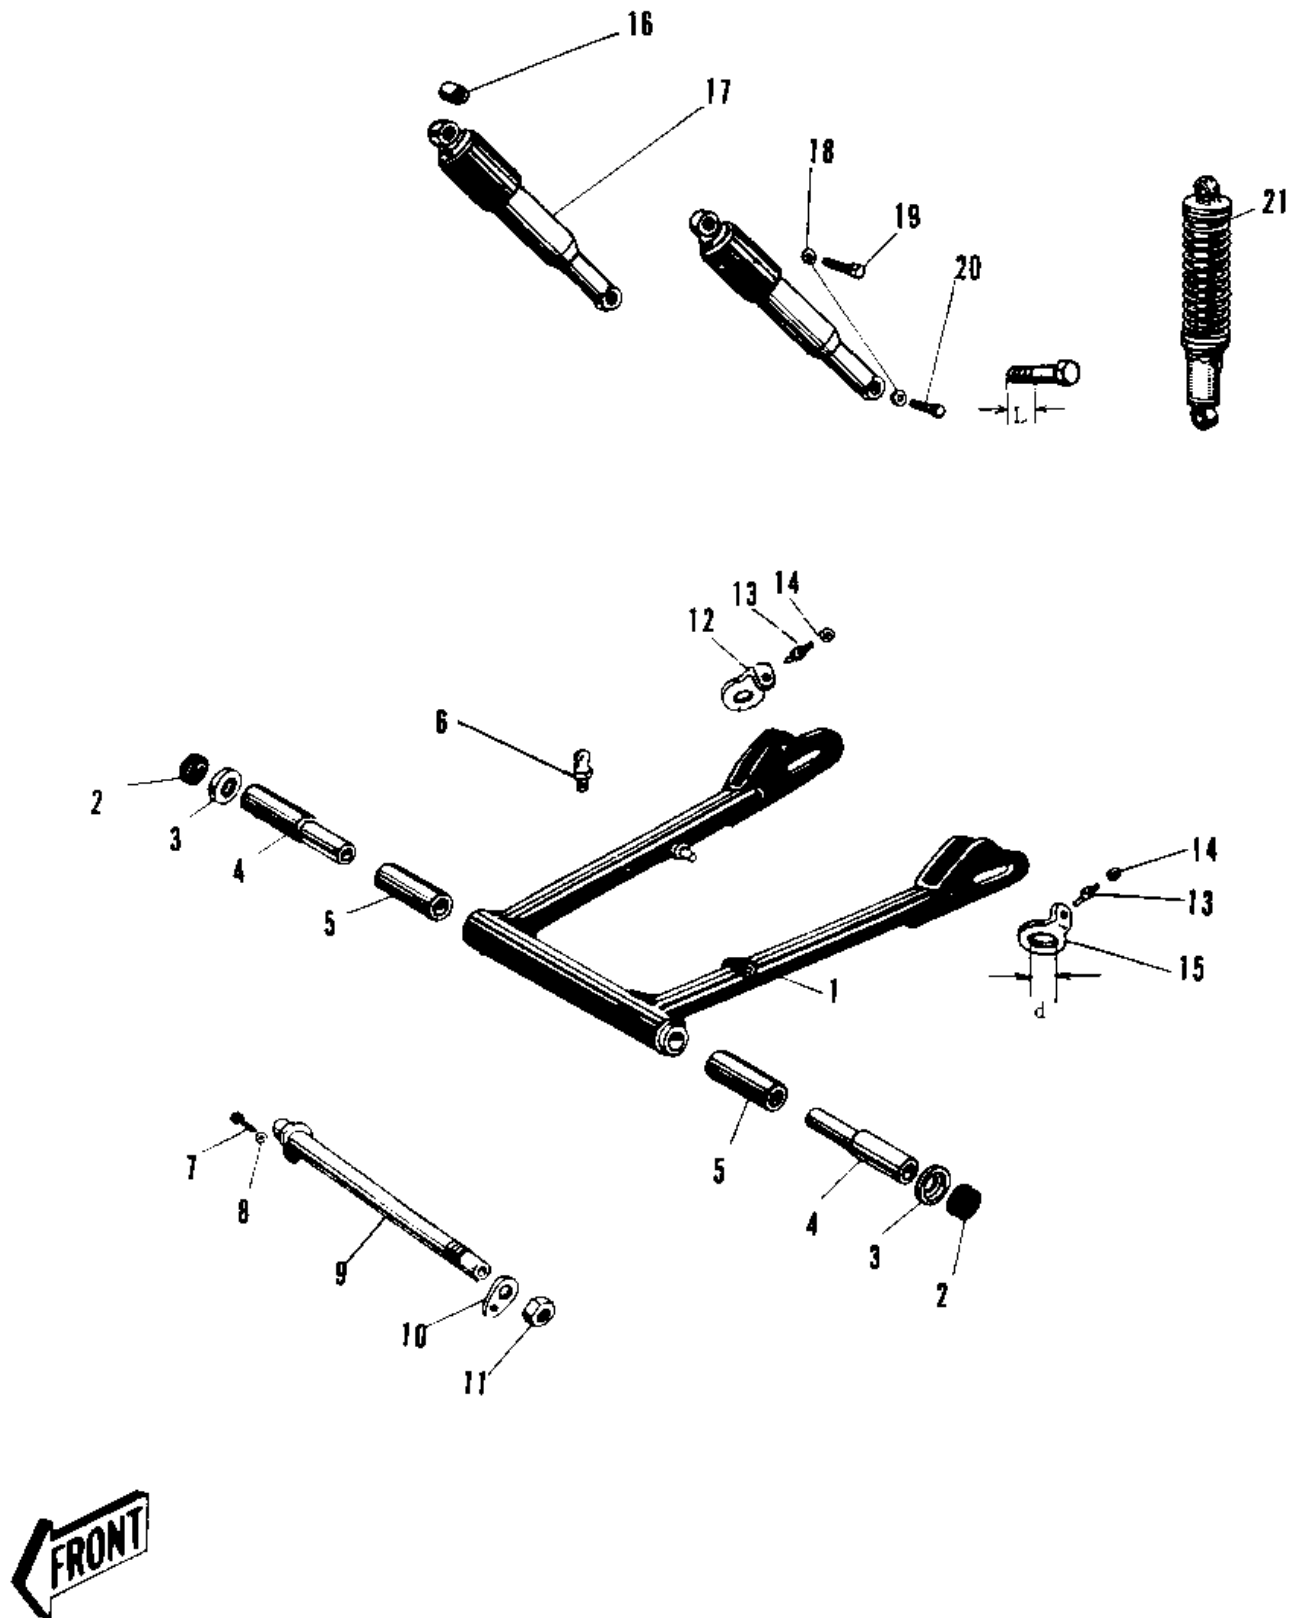

1968 Commander

PARTS DIAGRAM

SWING ARM/SHOCK ABSORBERS

1968 Commander

PARTS LIST

SWING ARM/SHOCK ABSORBERS

Kawasaki

Let the Good Times Roll®

ITEM NAME

PART NUMBER

QUANTITY
