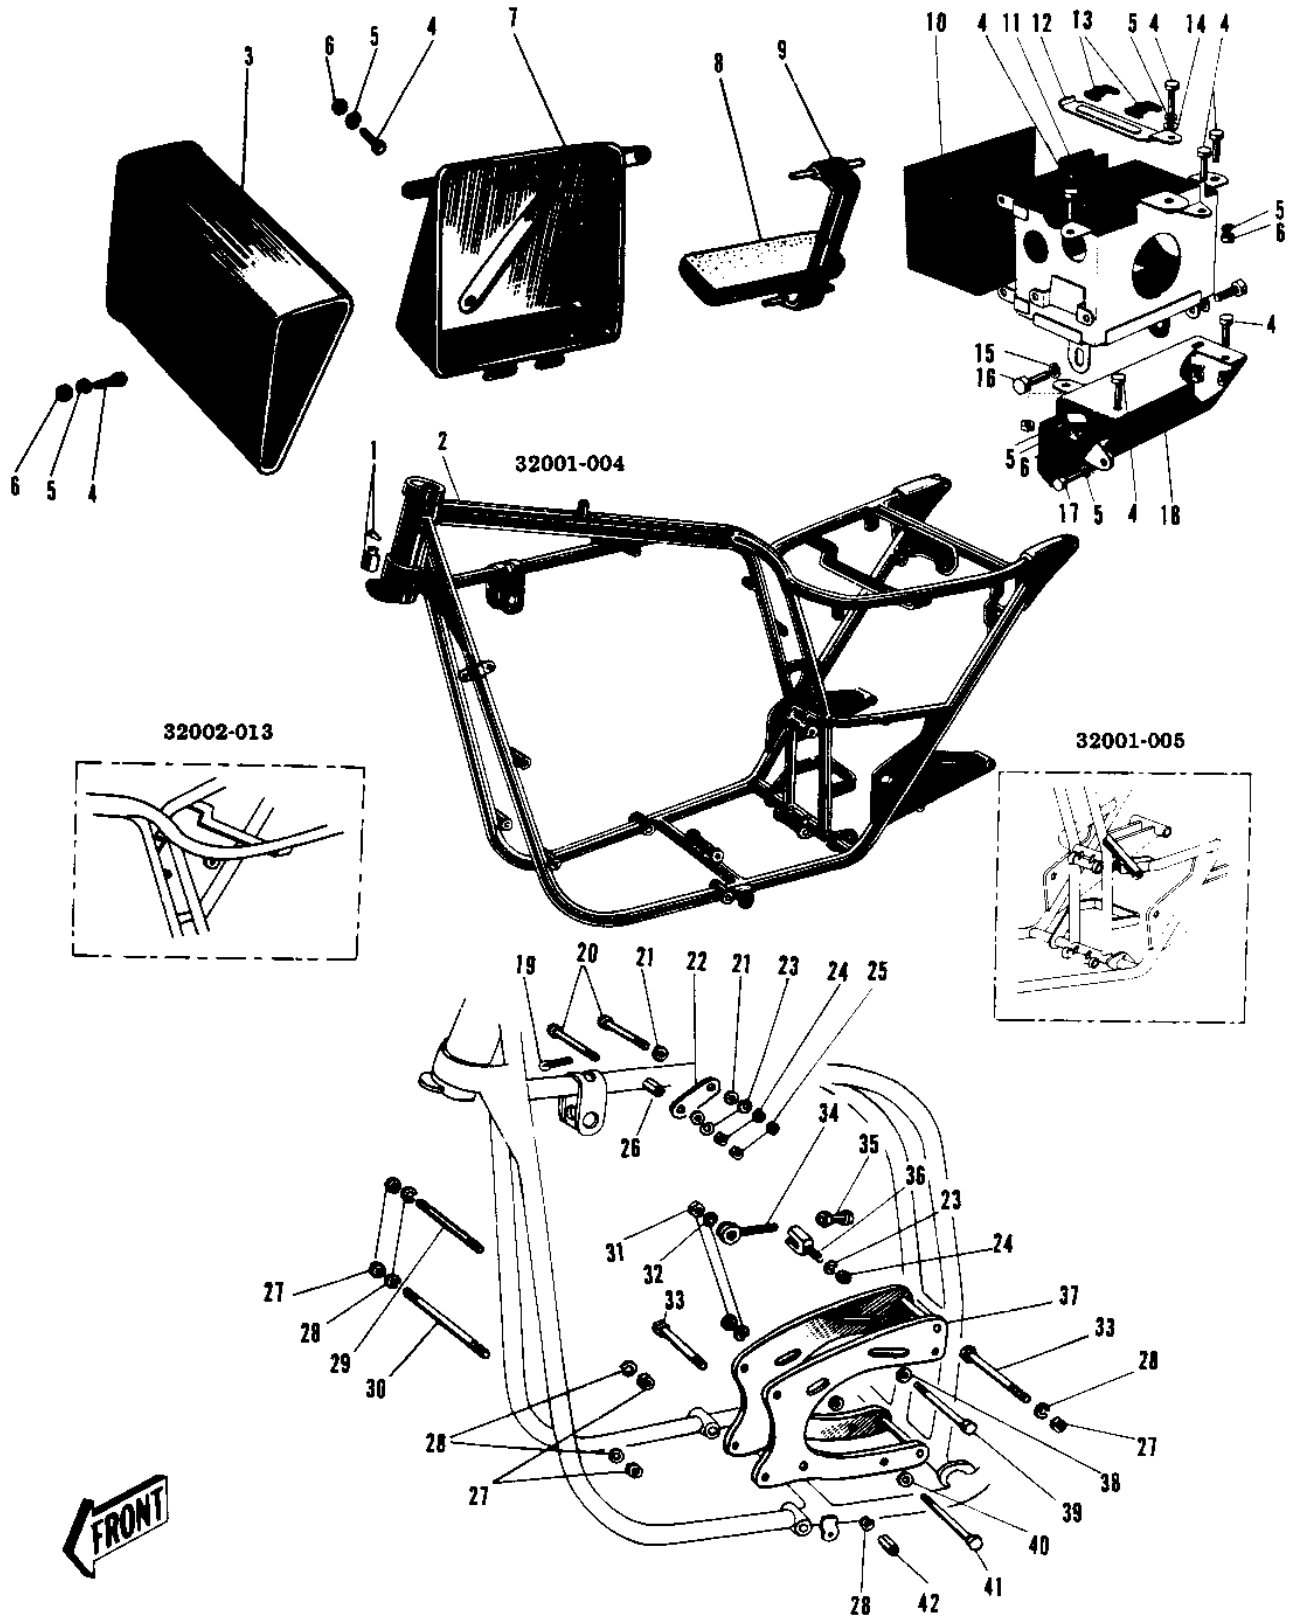

1969 Commander

PARTS DIAGRAM

FRAME/FRAME FITTINGS

1969 Commander

PARTS LIST

FRAME/FRAME FITTINGS

Kawasaki

Let the Good Times Roll®

ITEM NAME

PART NUMBER

QUANTITY
