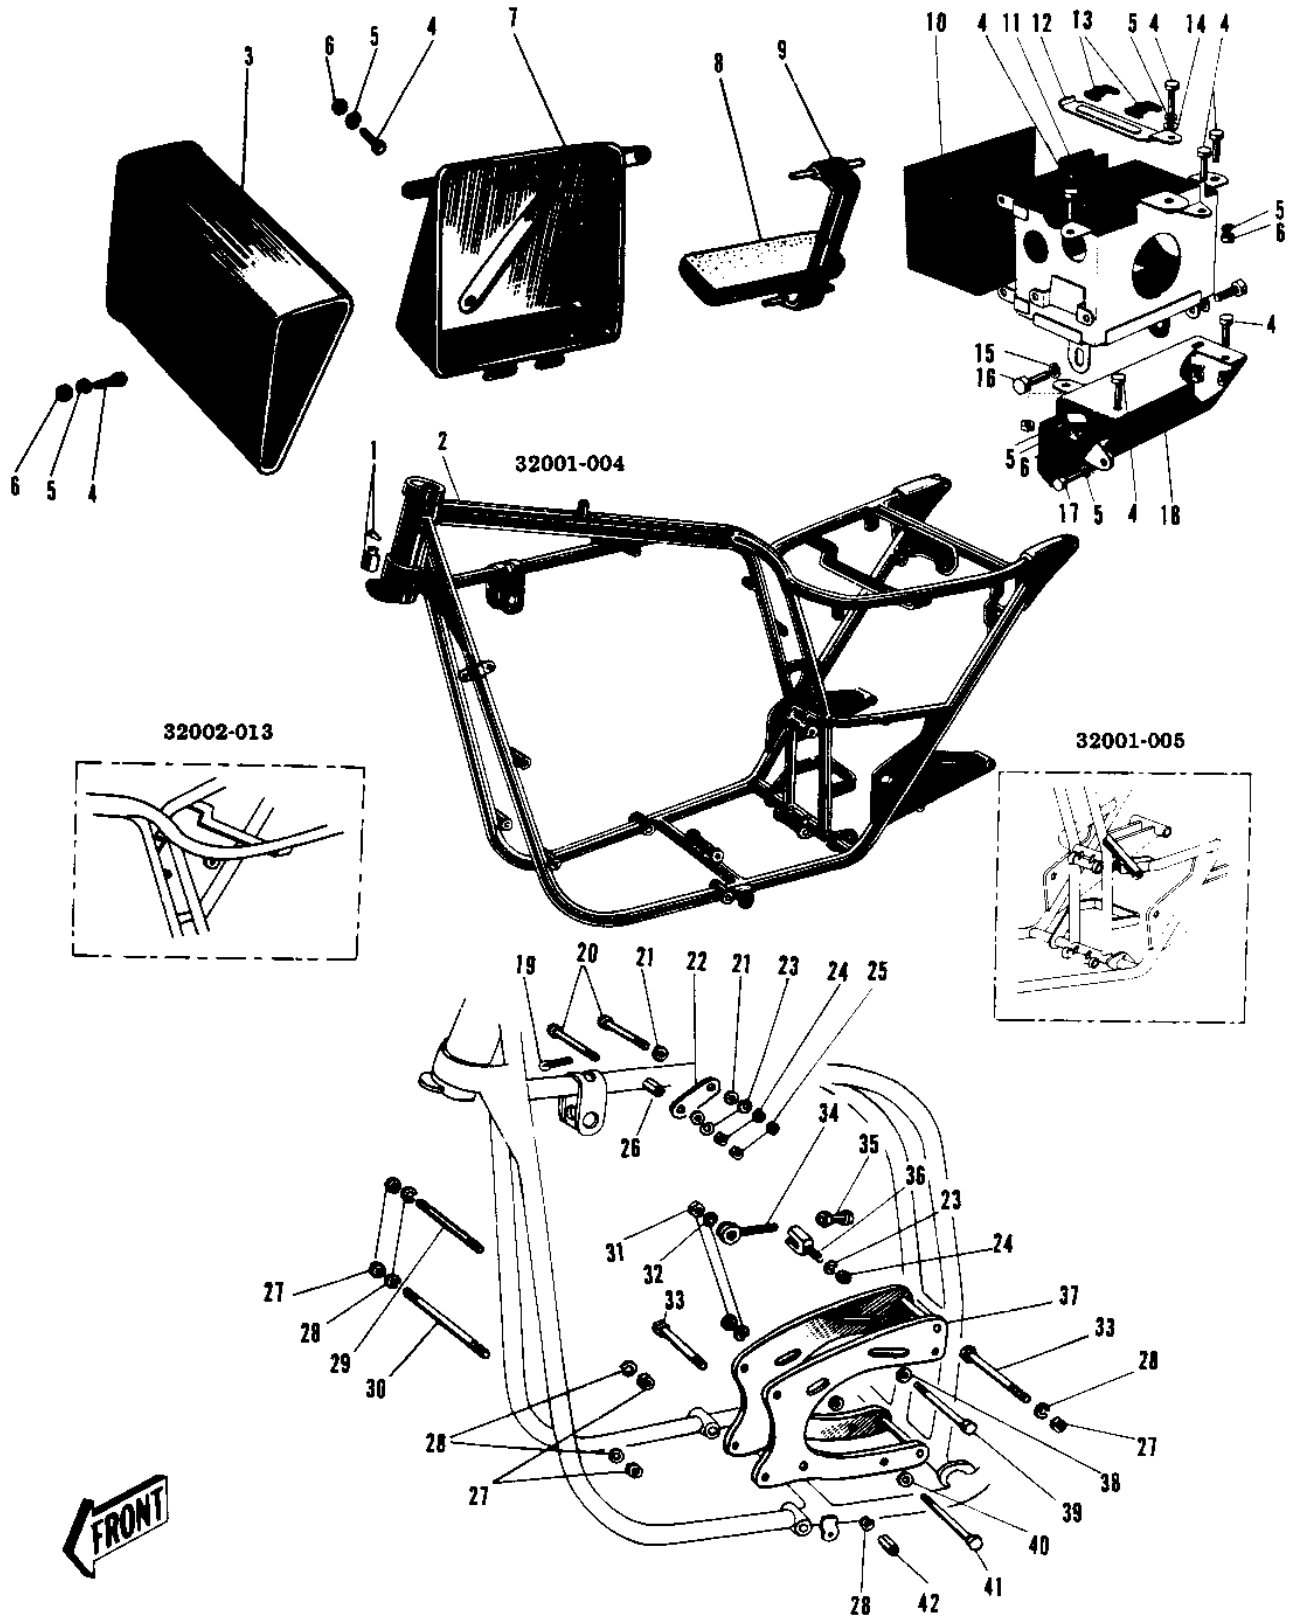

1968 W1SS

PARTS DIAGRAM

FRAME/FRAME FITTINGS

1968 W1SS

PARTS LIST

FRAME/FRAME FITTINGS

Kawasaki

Let the Good Times Roll®

ITEM NAME

PART NUMBER

QUANTITY
