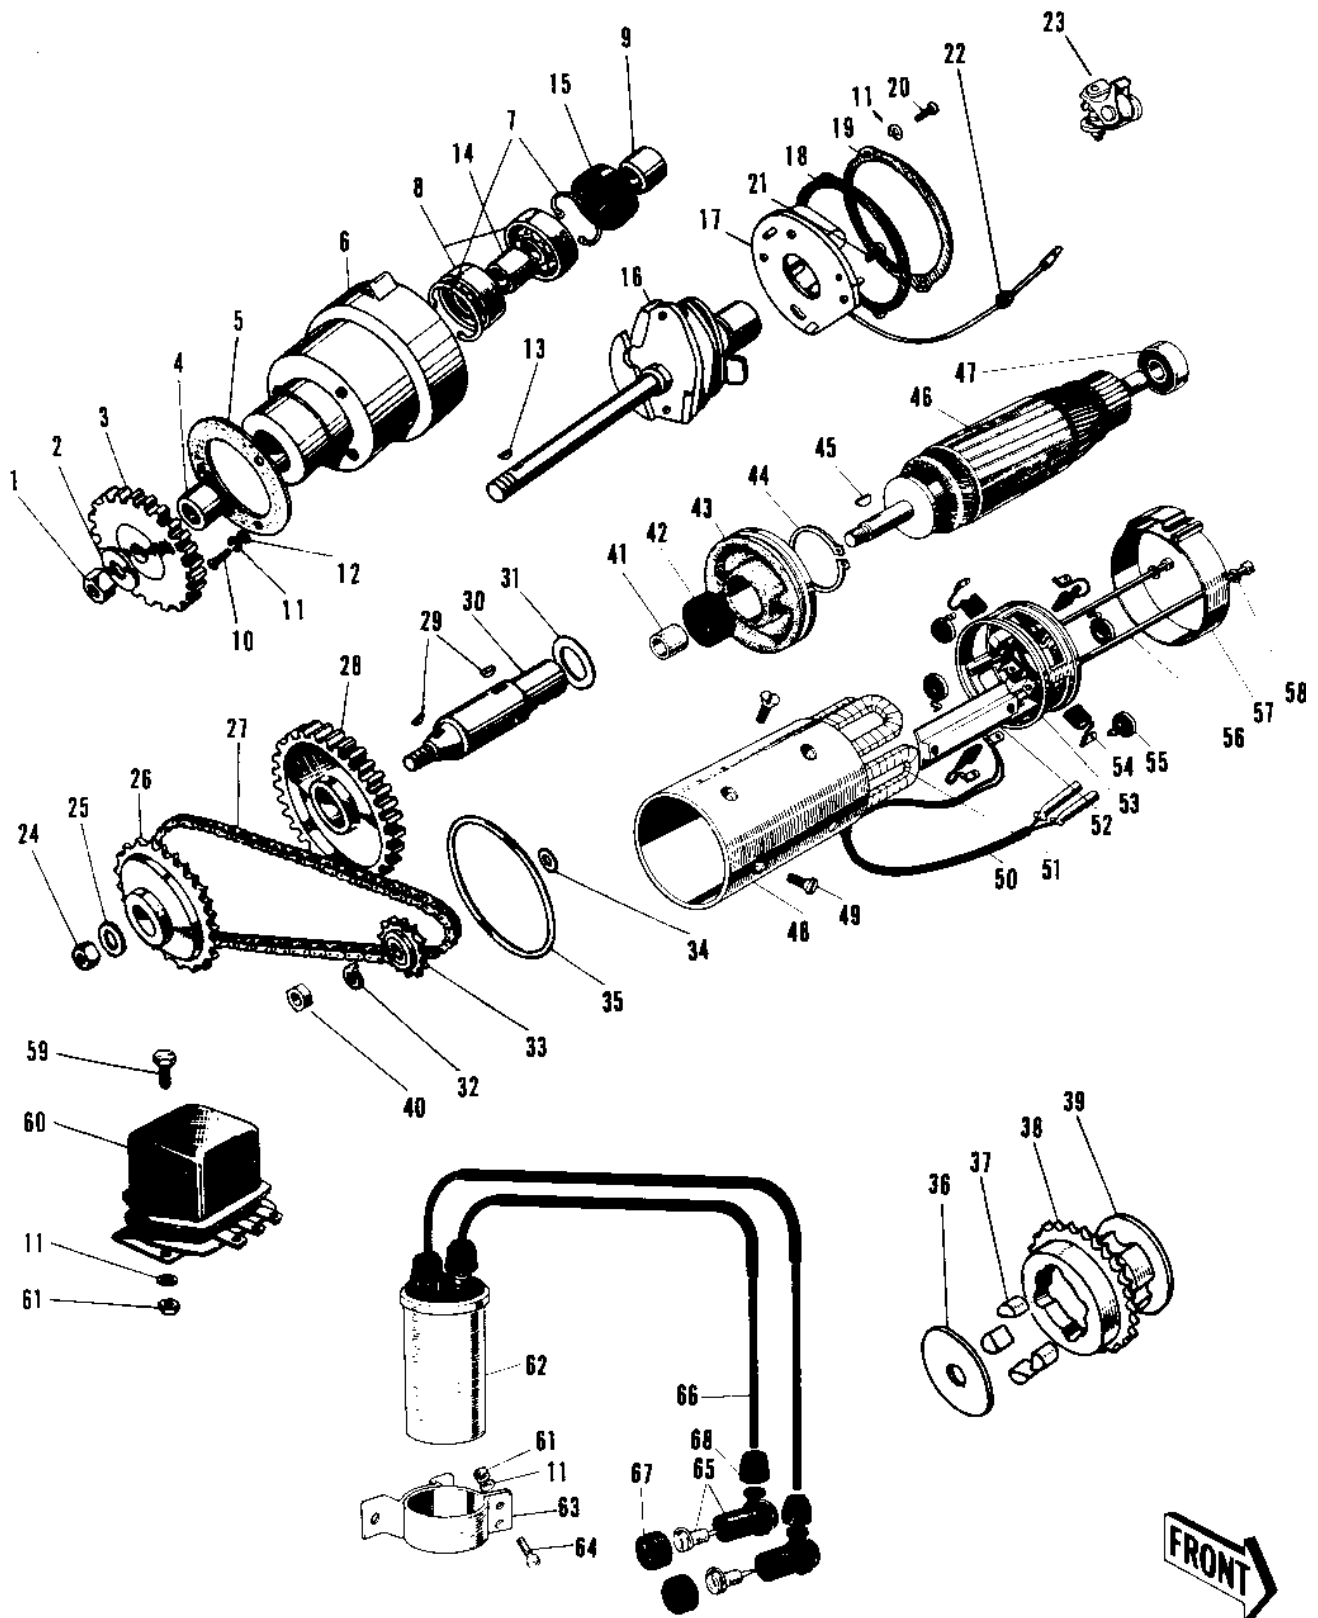

1969 Commander

PARTS DIAGRAM

IGNITION/GENERATOR/REGULATOR

1969 Commander

PARTS LIST

IGNITION/GENERATOR/REGULATOR

ITEM NAME

PART NUMBER

QUANTITY
