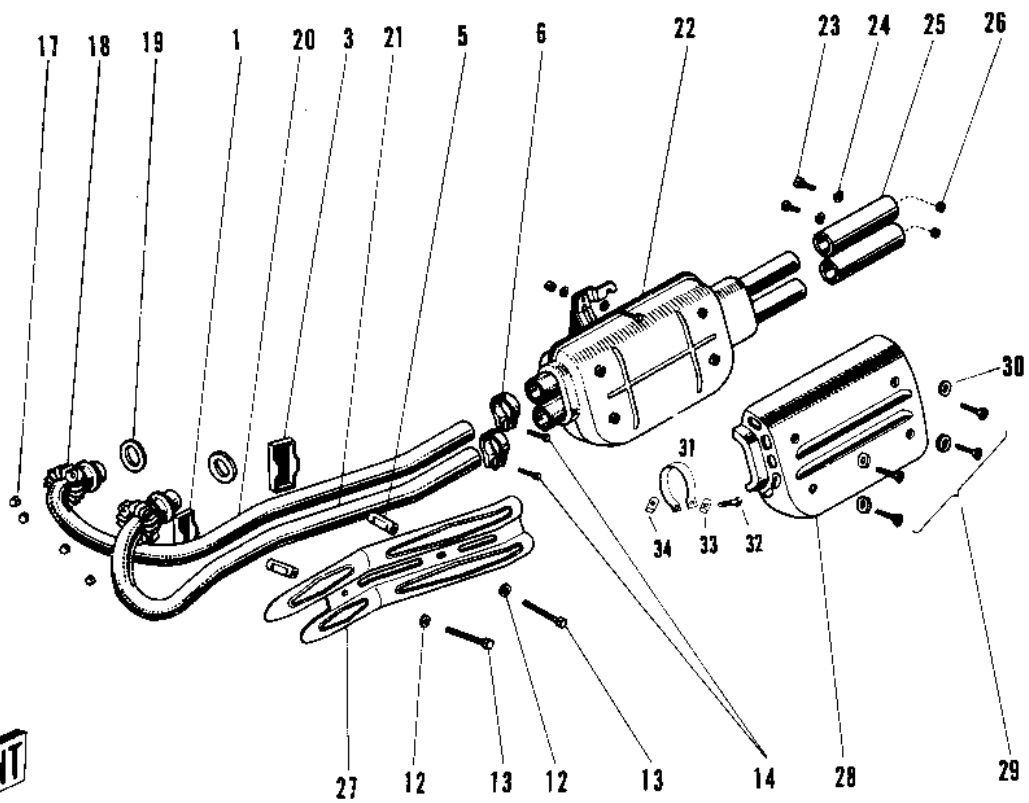

1969 Commander

PARTS DIAGRAM

MUFFLERS (W2TT)

1969 Commander

PARTS LIST MUFFLERS (W2TT)

ITEM NAME

PART NUMBER

QUANTITY
