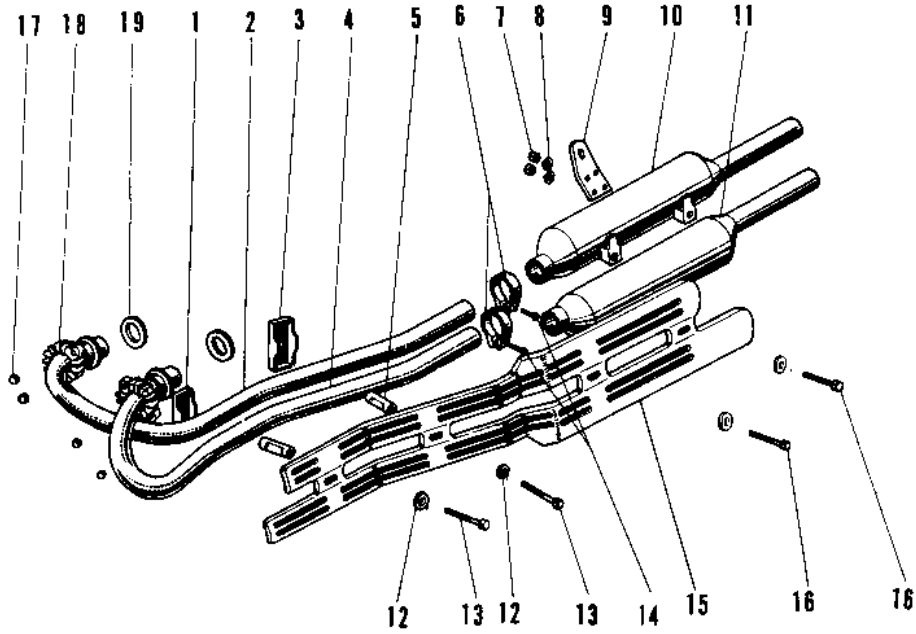

1968 Commander

PARTS DIAGRAM MUFFLERS (W2TT)