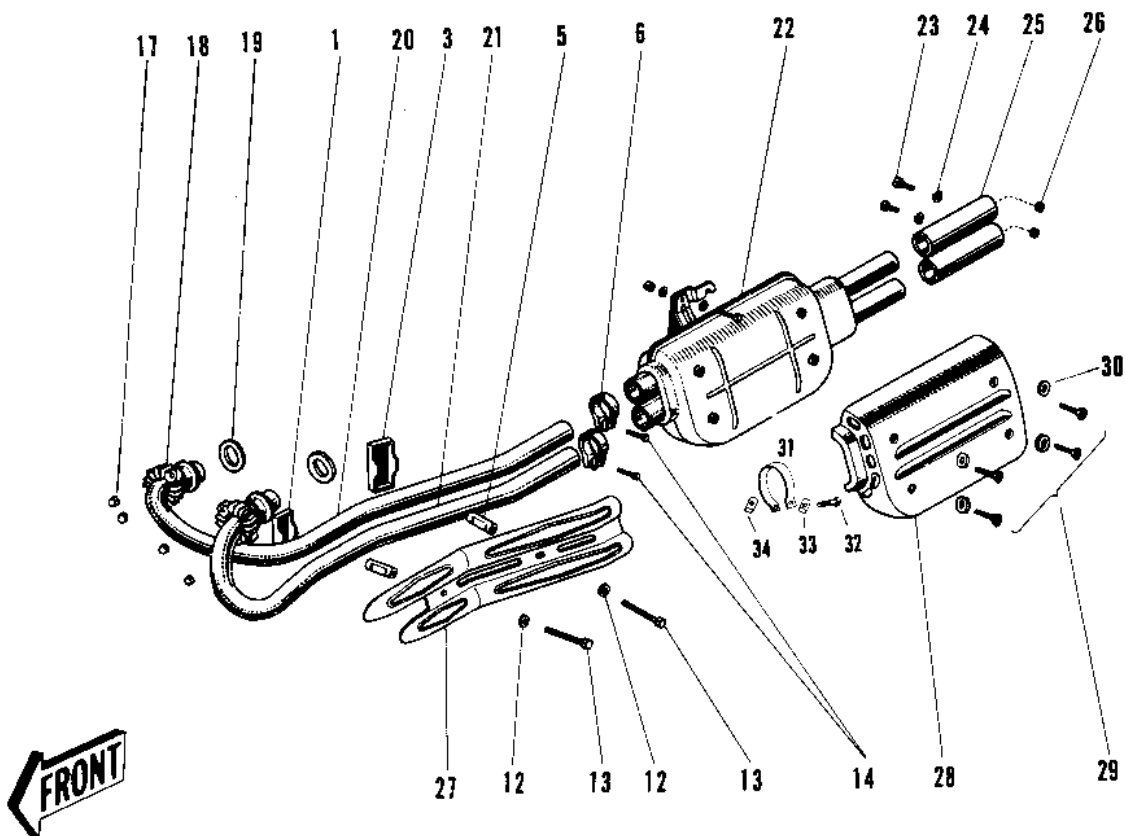

1968 Commander

PARTS DIAGRAM MUFFLERS (W2TT)