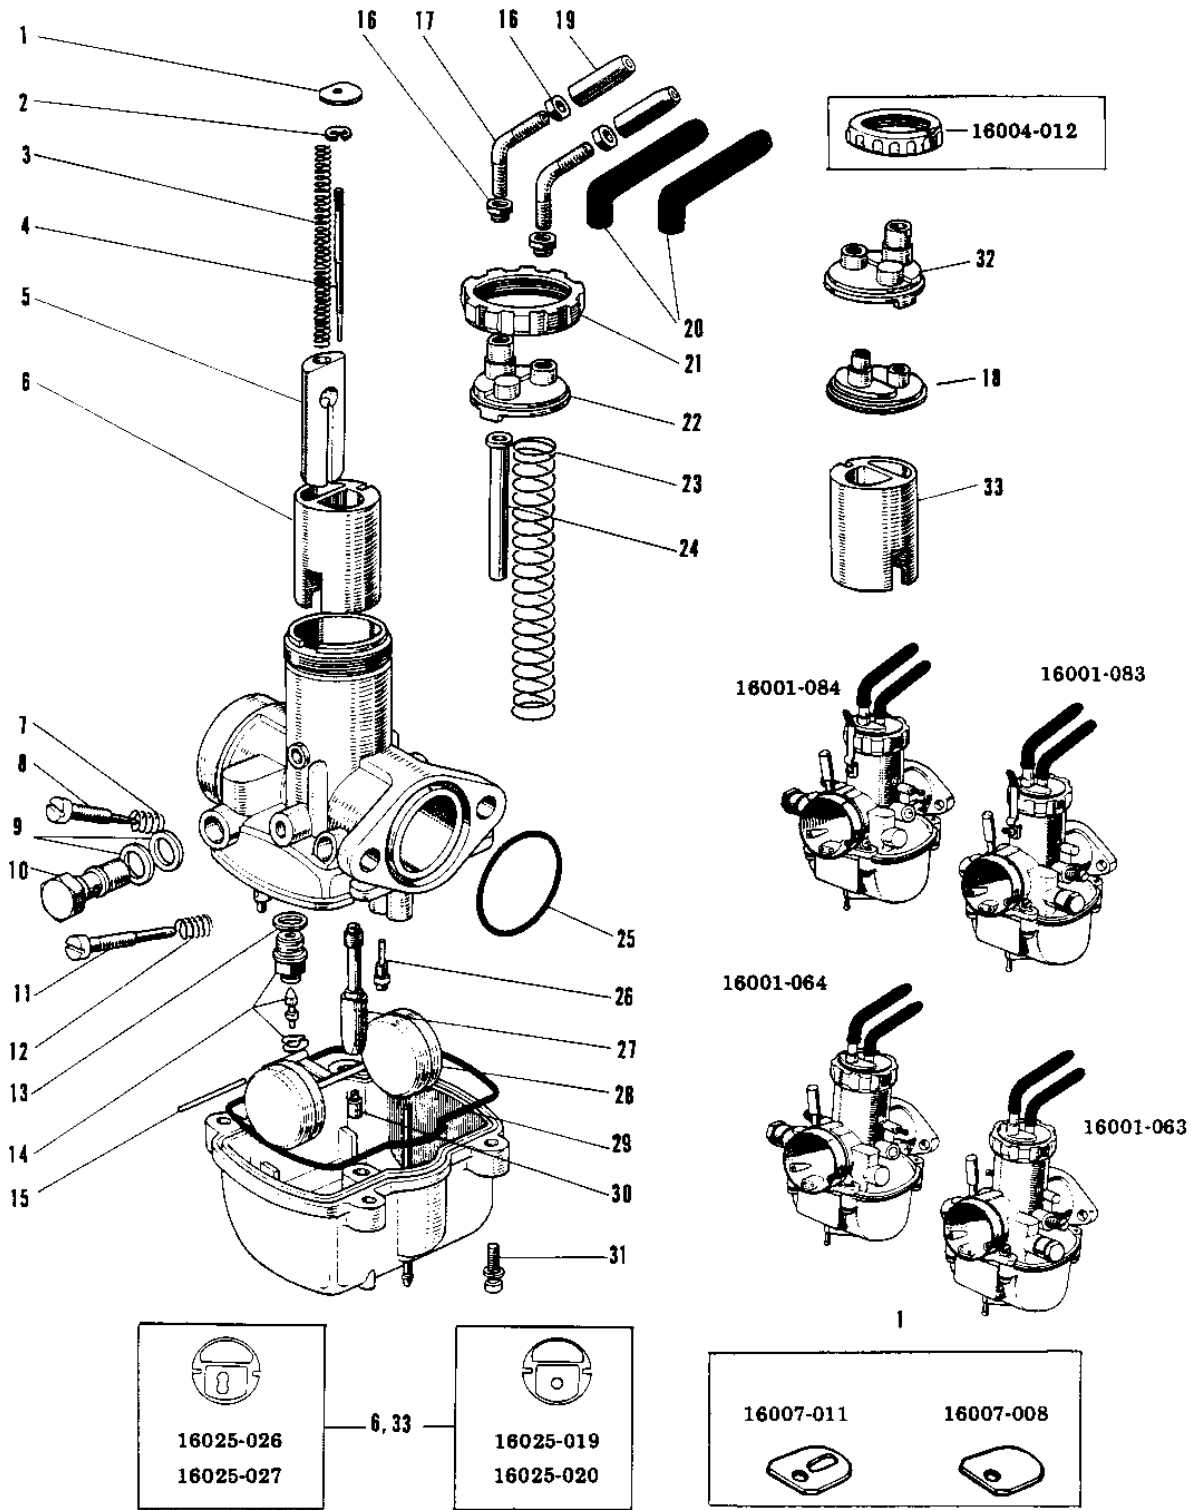

1969 Commander

PARTS DIAGRAM

CARBURETORS (W2SS/W2TT)

1969 Commander

PARTS LIST

CARBURETORS (W2SS/W2TT)

ITEM NAME

PART NUMBER

QUANTITY
