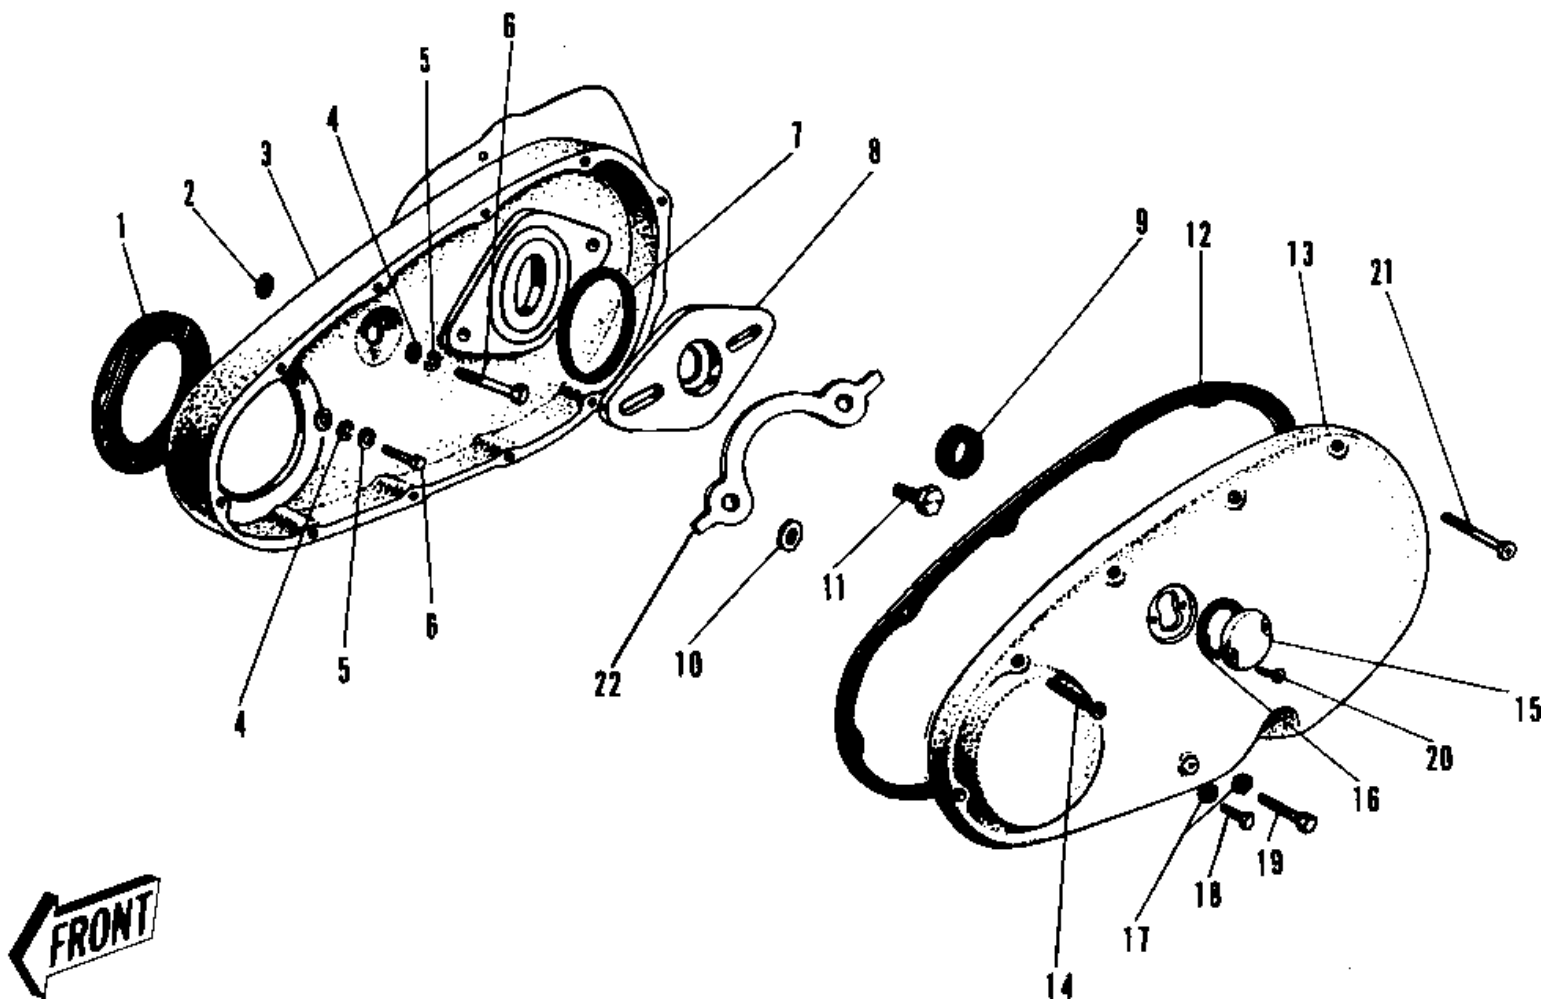

## PARTS DIAGRAM

### PRIMARY CHAIN CASE

## PARTS LIST

### PRIMARY CHAIN CASE

**Kawasaki**

Let the Good Times Roll®

ITEM NAME	PART NUMBER	QUANTITY
GASKET FR CHAIN CASE (Ref # 1)	14016-001	1
GASKET (Ref # 2)	92065-033	1
CASE FRONT CHAIN (Ref # 3)	14005-001	1
WASHER PLAIN 8MM (Ref # 4)	410B0800	5
WASHER SPRING 8MM (Ref # 5)	461F0800	5
BOLT HEX HEAD 8X28 (Ref # 6)	114G0828	(5)
BOLT-SMALL-UPSET 8X25 (Ref # 6)	115G0825	5
SEAL FRONT CHAIN CASE (Ref # 7)	14012-001	1
PLATE SEAL (Ref # 8)	14011-001	1
OIL SEAL TC26388 (Ref # 9)	92052-008	1
92022-101 (Canada) (Ref # 10)	92022-092	(2)
WASHER SEAL PLATE (Ref # 10)	92022-101	2
BOLT SEAL PLATE (Ref # 11)	92001-068	2
GASKET-CHAIN CASE COV (Ref # 12)	14045-011	1
COVER FRNT CHAIN CASE (Ref # 13)	14031-024	1
SCREW PAN HEAD 6X40 (Ref # 14)	220B0640	5
UNAVAILABLE IN PRICE BOOK (Ref # 15)	14040-002	
CAP HOLE (Ref # 15)	14028-004	1
GASKET HOLE CAP (Ref # 16)	14049-003	1
GASKET 8MM (Ref # 17)	751P0800	
WASHER PLAIN 87M (Ref # 17)	92022-154	2
BOLT SMALL (Ref # 18)	114G0812	1
BOLT HEX HEAD 8X70 (Ref # 19)	114B0870	1
SCREW PAN HEAD 6X14 (Ref # 20)	220B0614	2
SCREW PAN HEAD 6X70 (Ref # 21)	220B0670	5
WASHER LOCK (Ref # 22)	92088-001	1