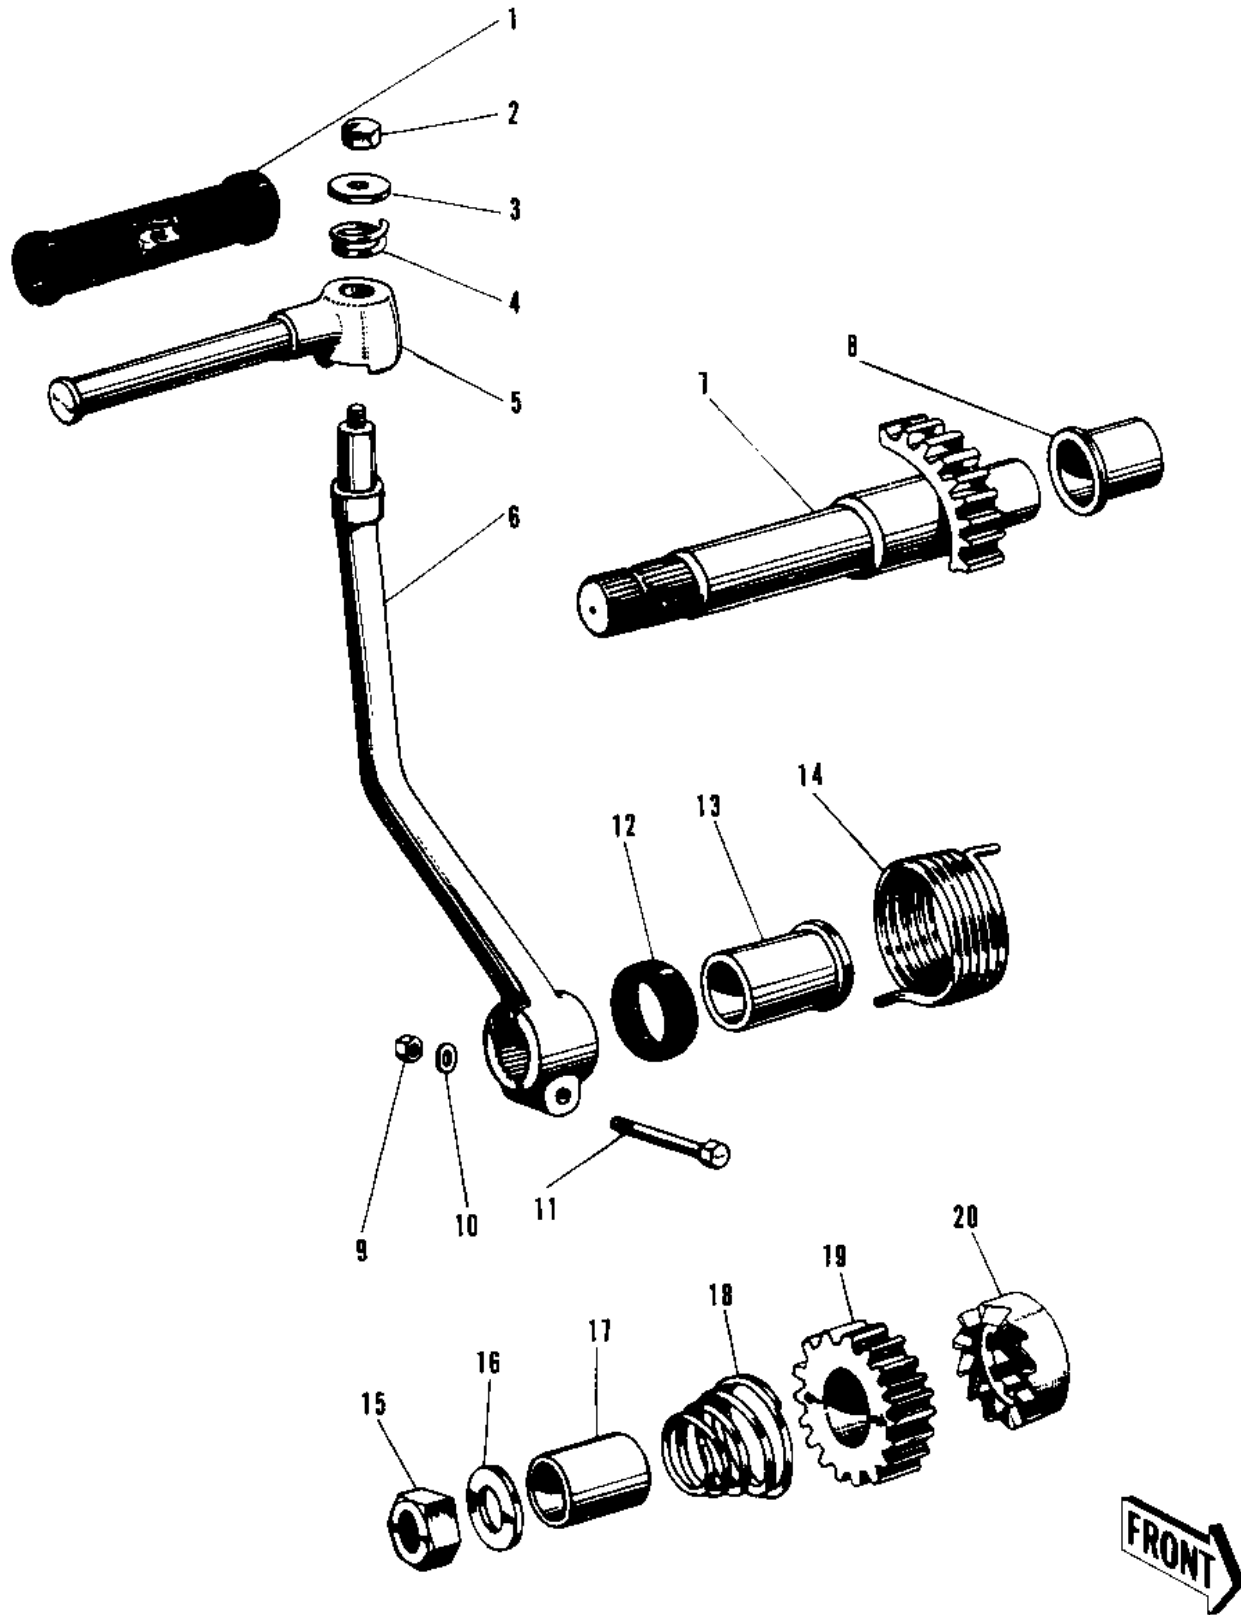

1968 Commander

PARTS DIAGRAM

KICKSTARTER MECHANISM

1968 Commander

PARTS LIST

KICKSTARTER MECHANISM

Kawasaki

Let the Good Times Roll®

ITEM NAME

PART NUMBER

QUANTITY
