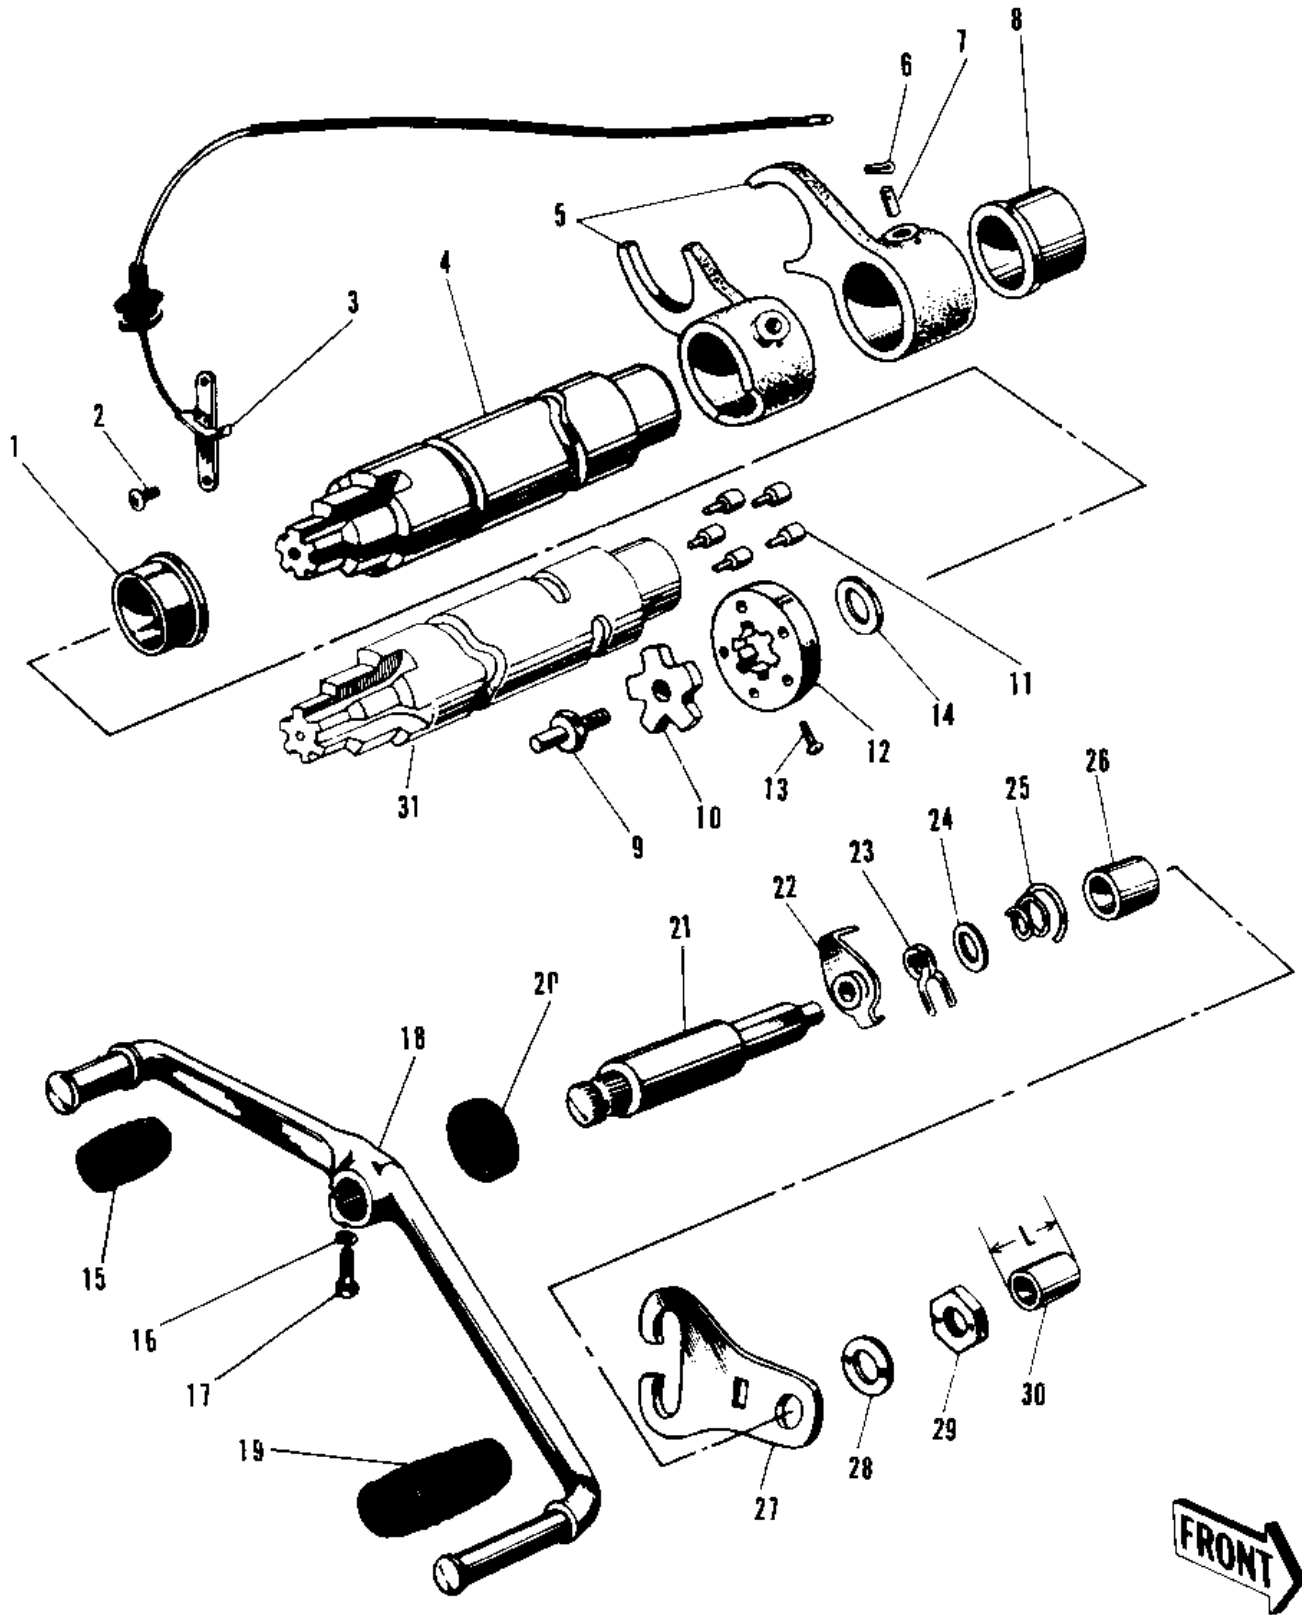

1968 W1SS

PARTS DIAGRAM

GEAR CHANGE MECHANISM

1968 W1SS

PARTS LIST

GEAR CHANGE MECHANISM

Kawasaki

Let the Good Times Roll®

ITEM NAME

PART NUMBER

QUANTITY
