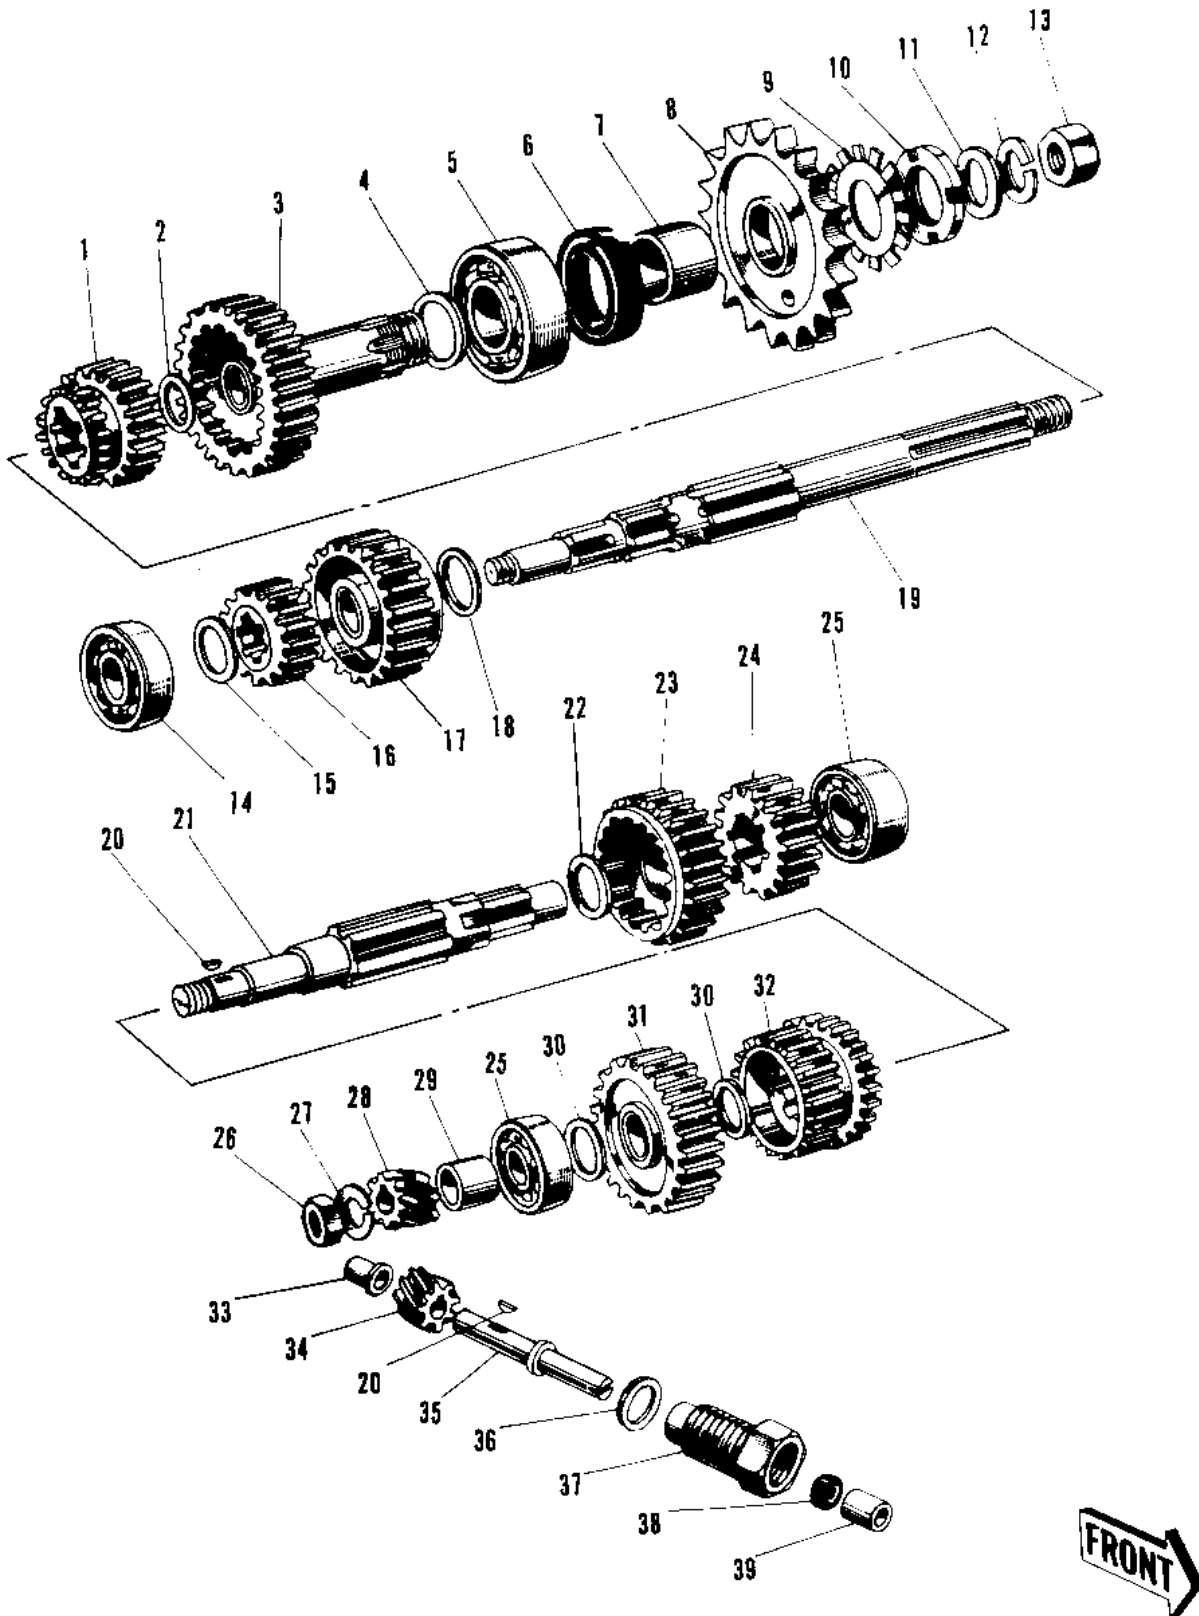

1969 Commander

PARTS DIAGRAM

TRANSMISSION (-E/NO. W1M 4000)

1969 Commander

PARTS LIST

TRANSMISSION (-E/NO. W1M 4000)

ITEM NAME

PART NUMBER

QUANTITY
