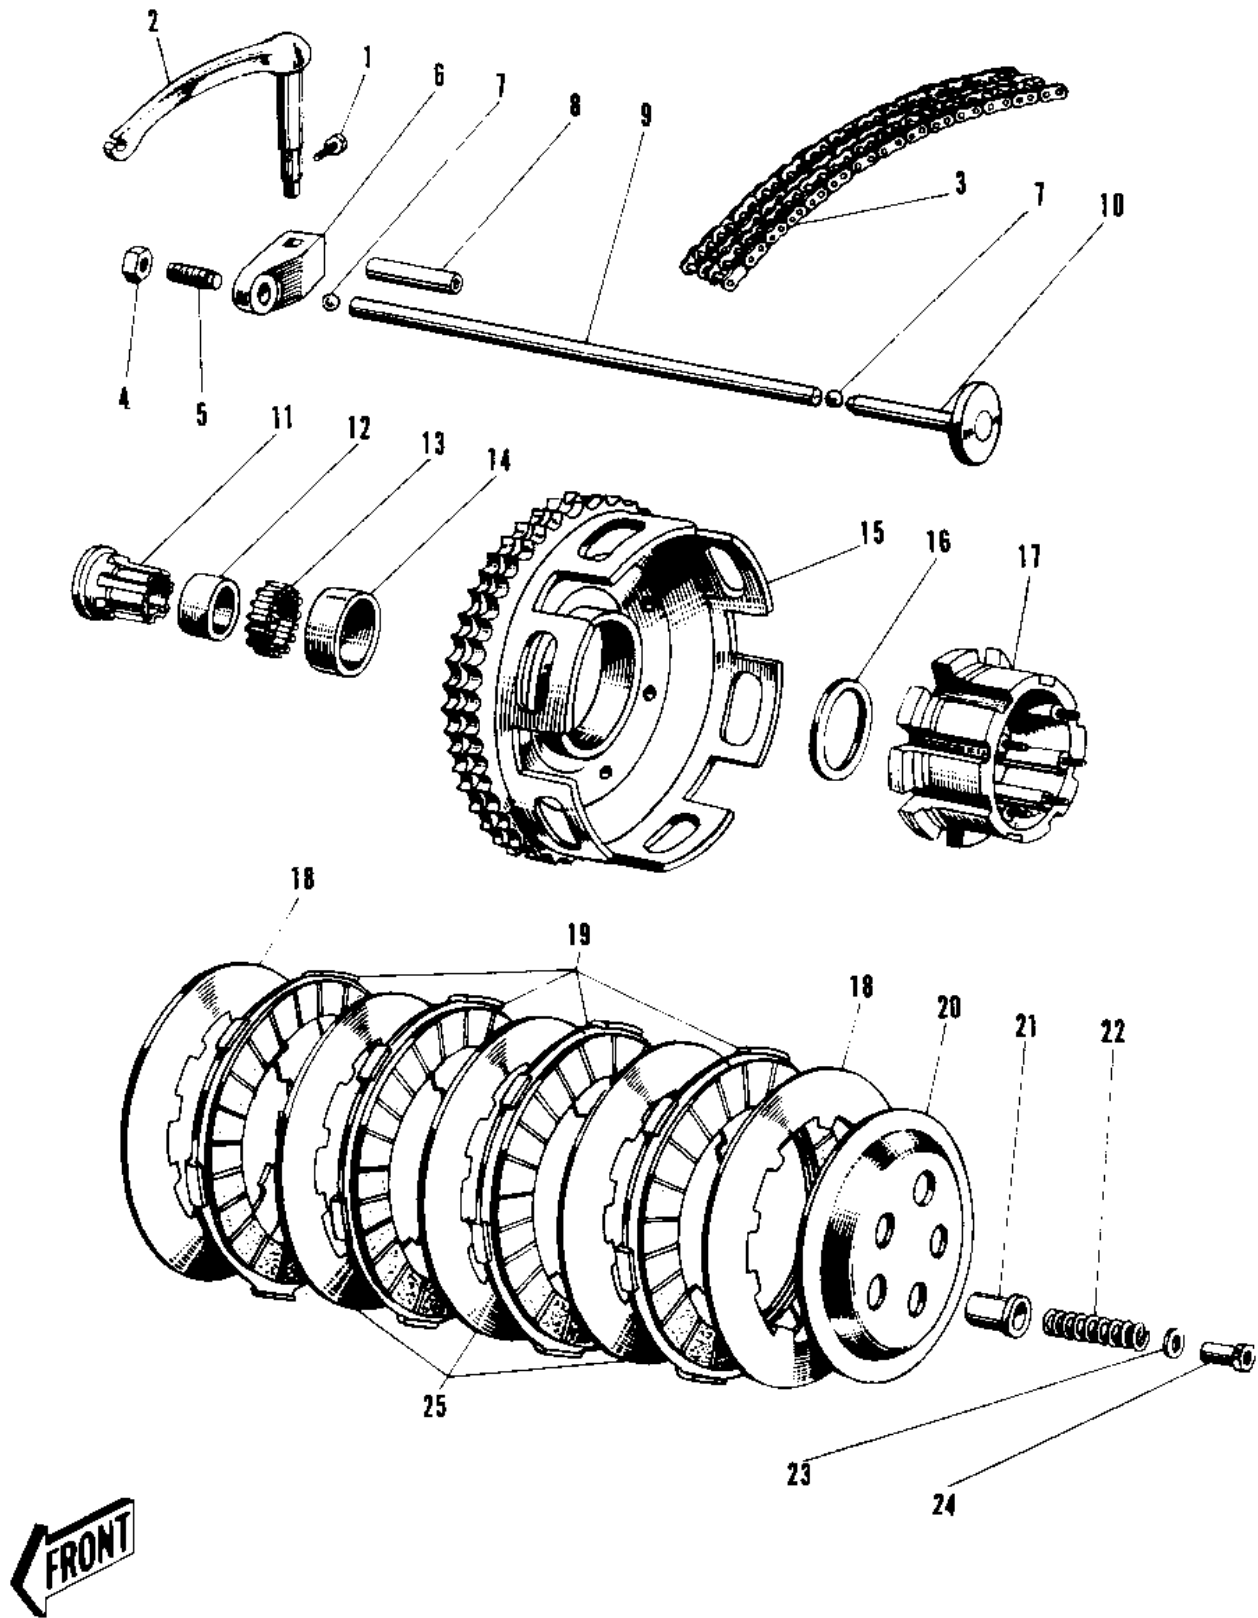

1968 Commander

PARTS DIAGRAM

CLUTCH

1968 Commander

PARTS LIST

CLUTCH

Kawasaki

Let the Good Times Roll®

ITEM NAME

PART NUMBER

QUANTITY
