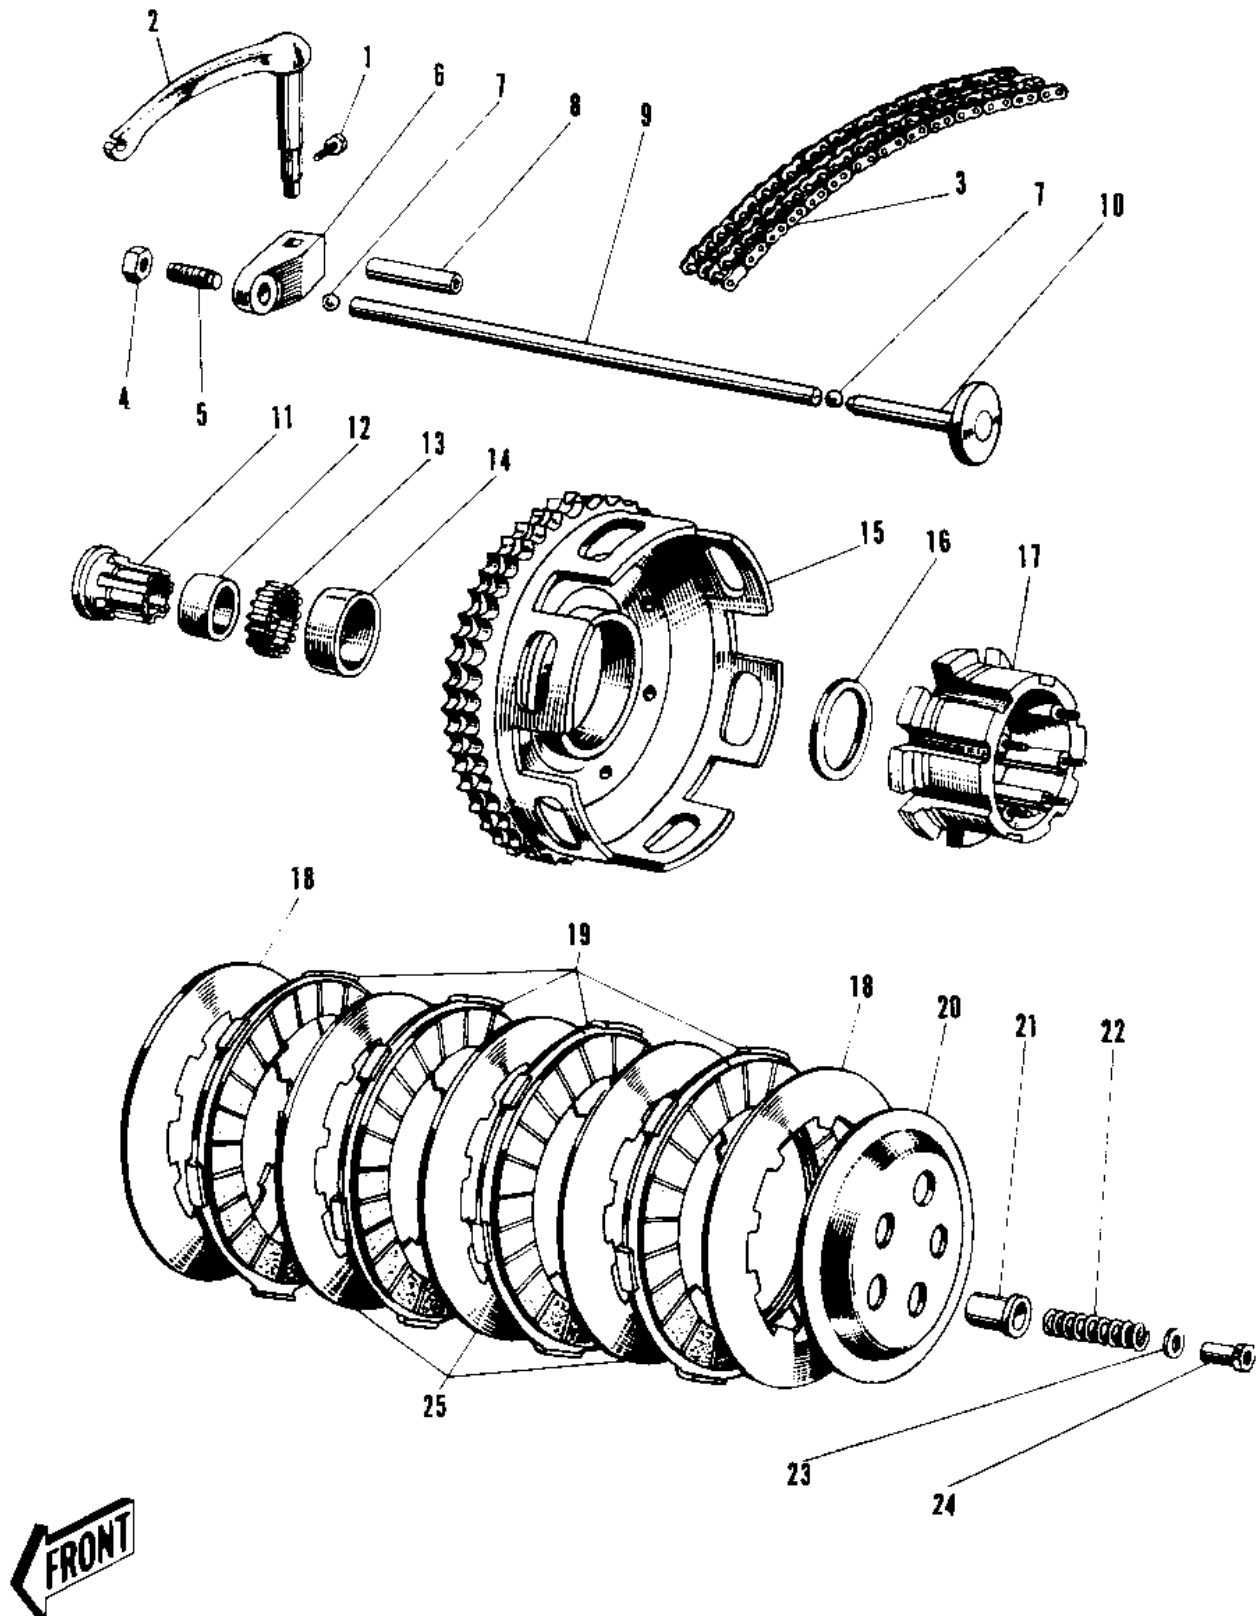

1968 W1SS

PARTS DIAGRAM

CLUTCH

1968 W1SS

PARTS LIST

CLUTCH

ITEM NAME

PART NUMBER

QUANTITY
