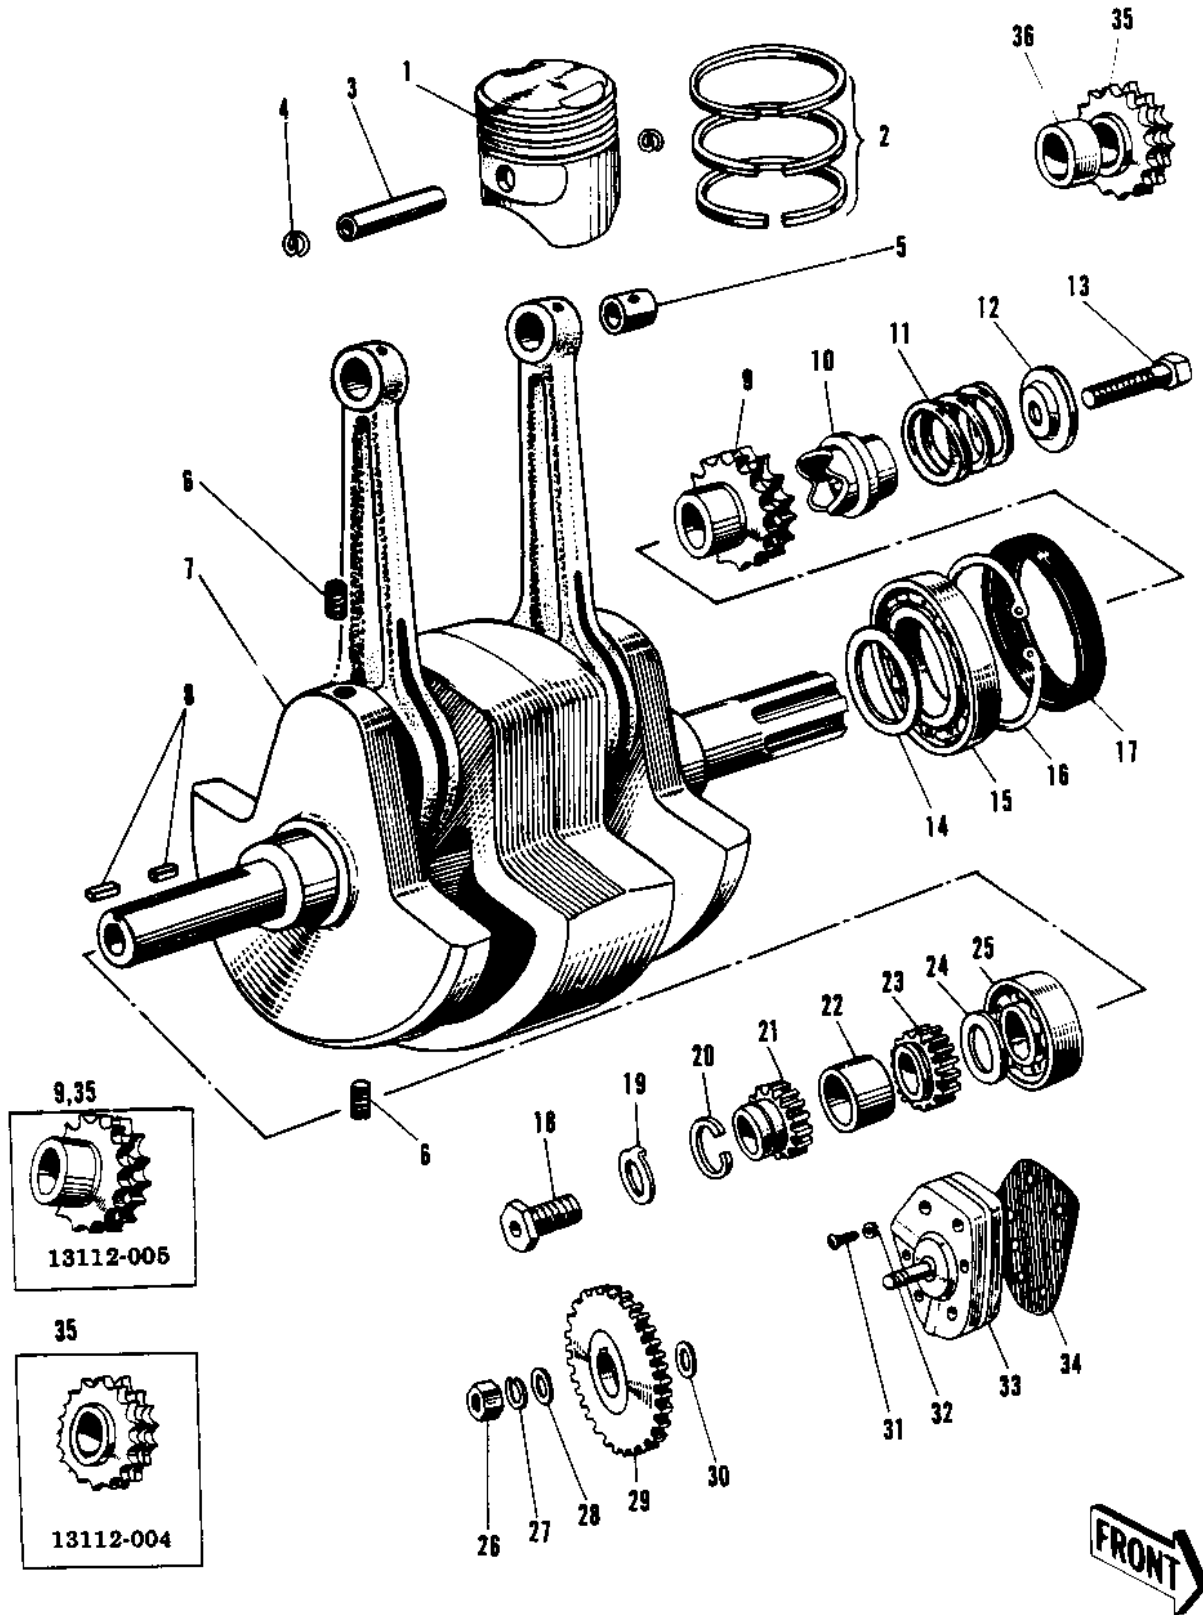

1969 Commander

PARTS DIAGRAM

CRANKSHAFT/PISTONS/OIL PUMP

1969 Commander

PARTS LIST

CRANKSHAFT/PISTONS/OIL PUMP

Kawasaki

Let the Good Times Roll®

ITEM NAME

PART NUMBER

QUANTITY
