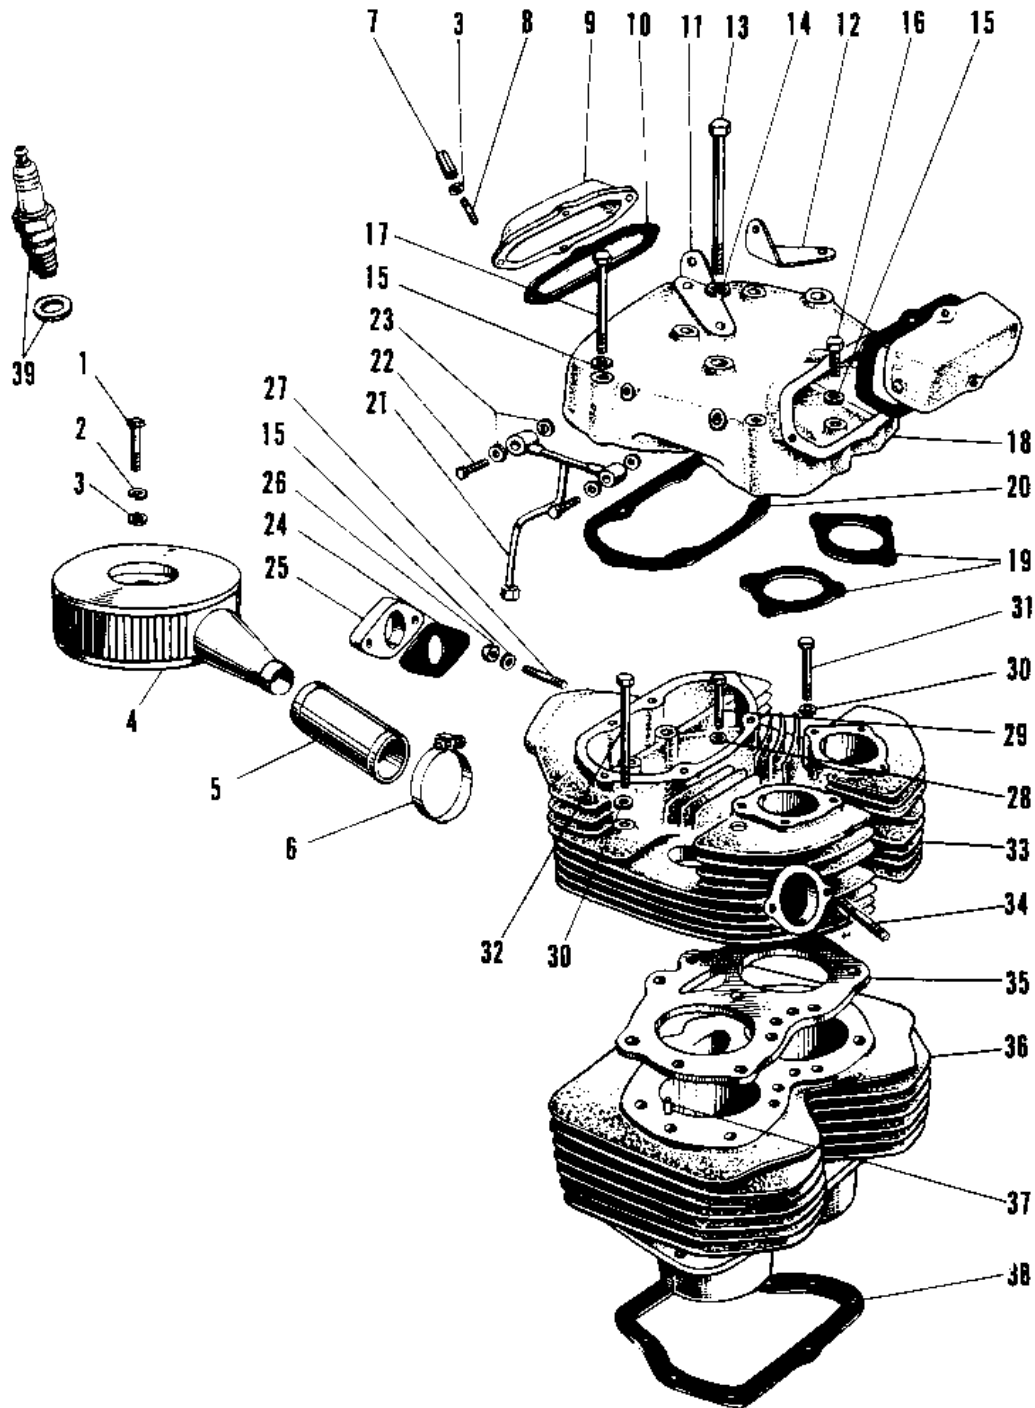

1969 Commander

PARTS DIAGRAM

CYLINDER HEAD/CYLINDER (W1/W1SS)

1969 Commander

PARTS LIST

CYLINDER HEAD/CYLINDER (W1/W1SS)

ITEM NAME

PART NUMBER

QUANTITY
