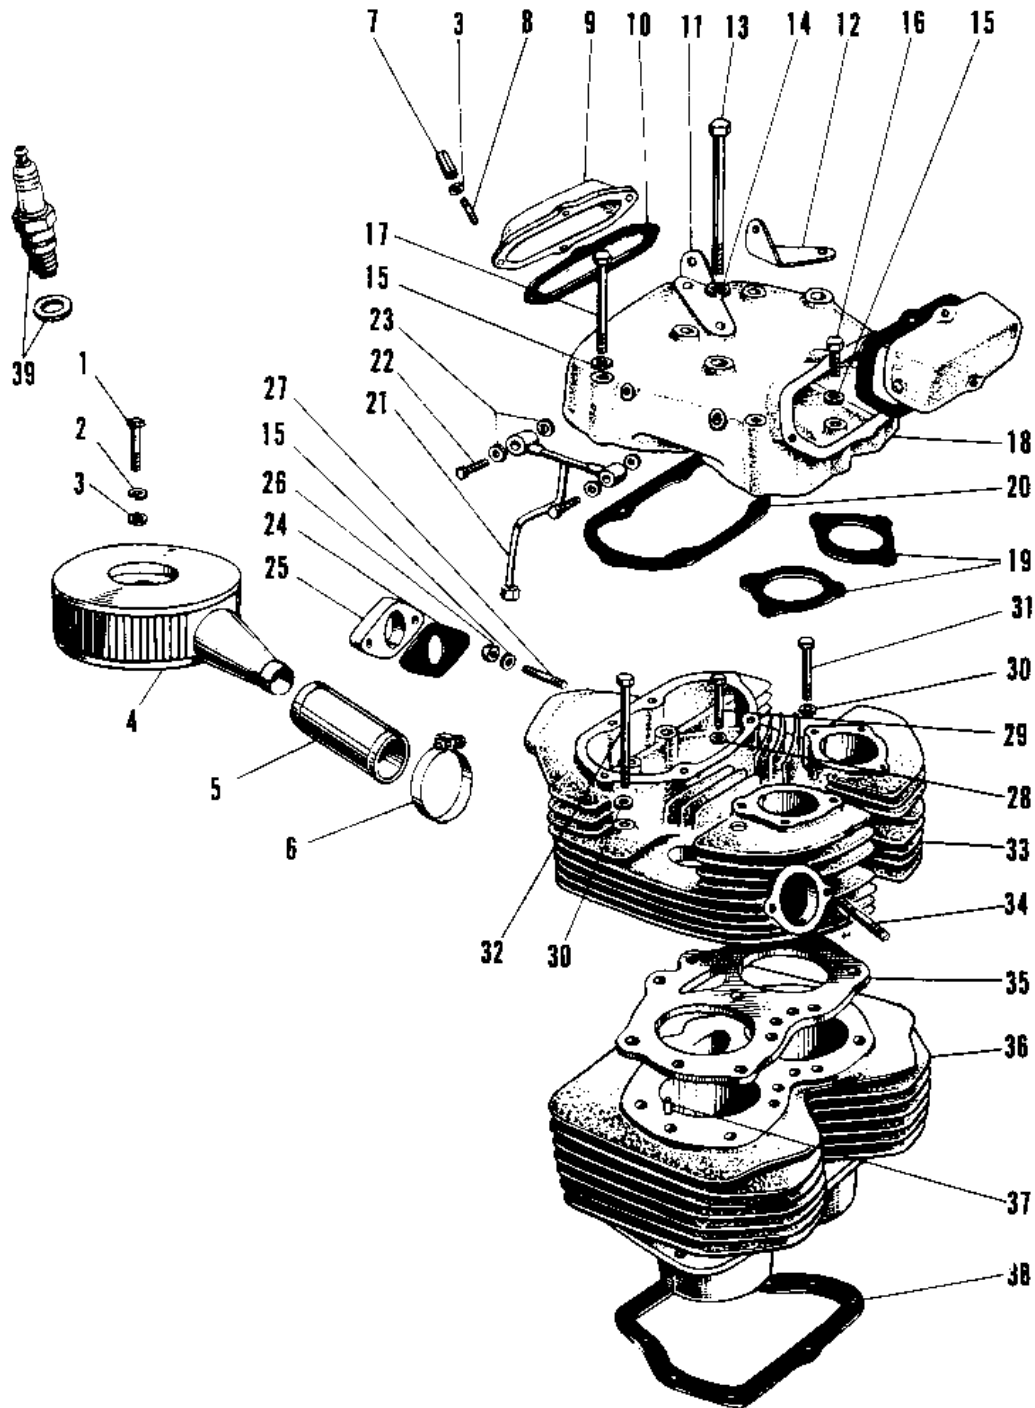

1968 W1SS

PARTS DIAGRAM

CYLINDER HEAD/CYLINDER (W1/W1SS)

1968 W1SS

PARTS LIST

CYLINDER HEAD/CYLINDER (W1/W1SS)

Kawasaki

Let the Good Times Roll®

ITEM NAME

PART NUMBER

QUANTITY
