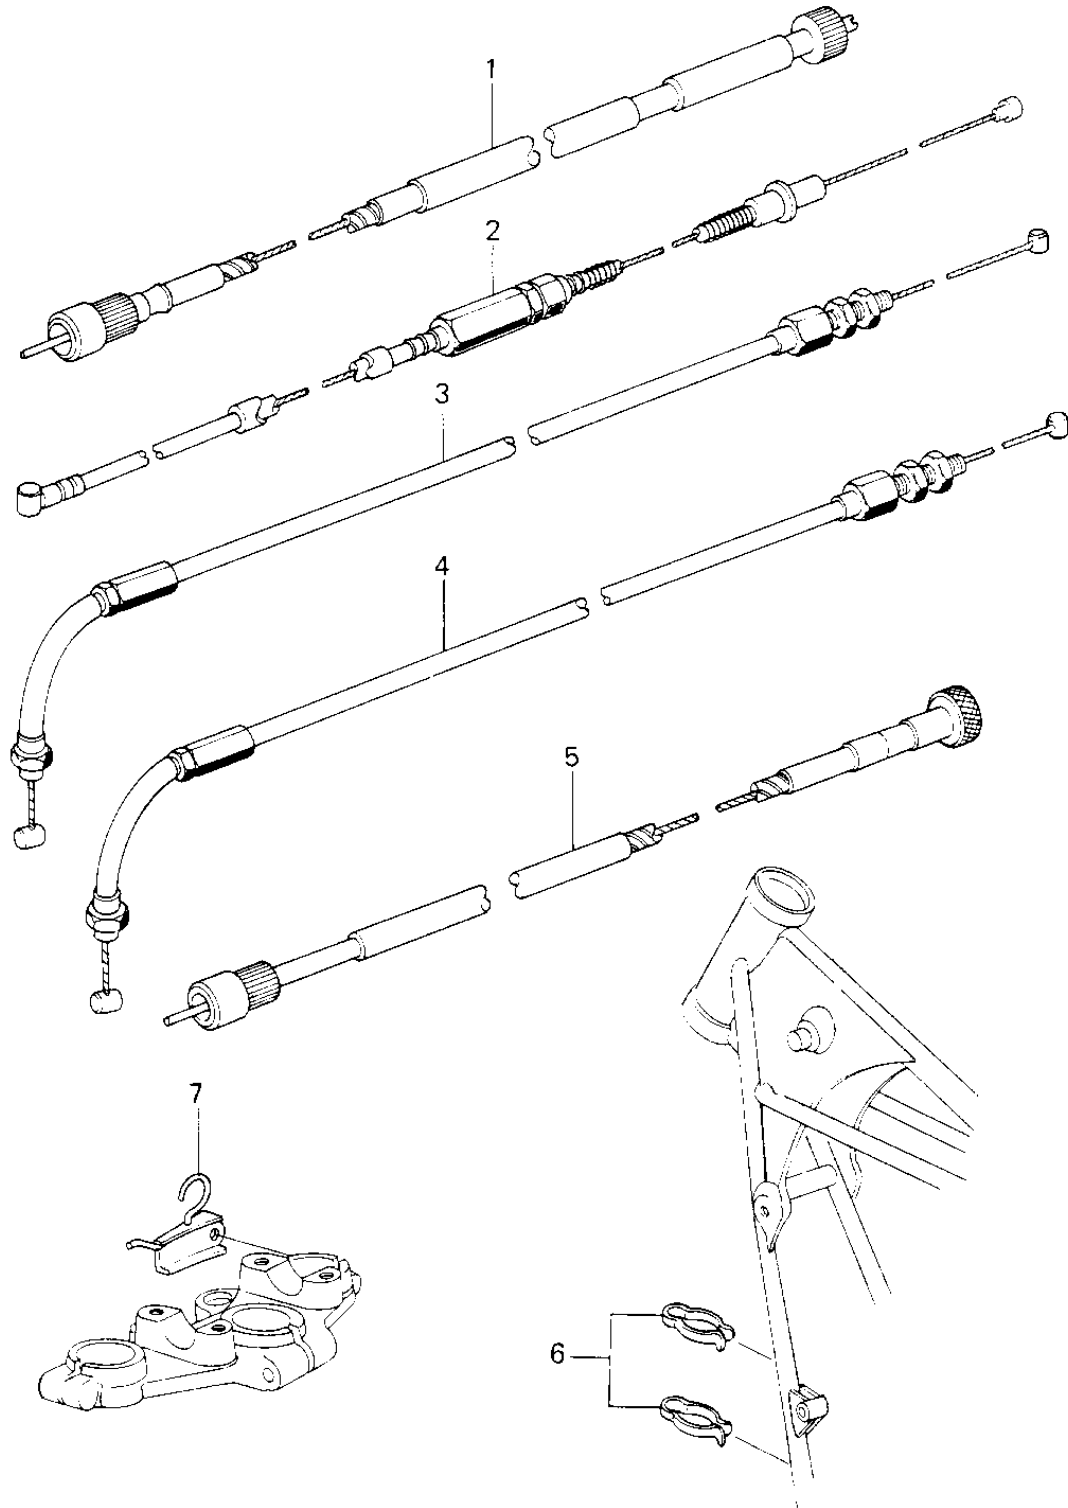

1980 LTD

PARTS DIAGRAM

CABLES

1980 LTD

PARTS LIST

CABLES

Kawasaki

Let the Good Times Roll®

ITEM NAME

PART NUMBER

QUANTITY
