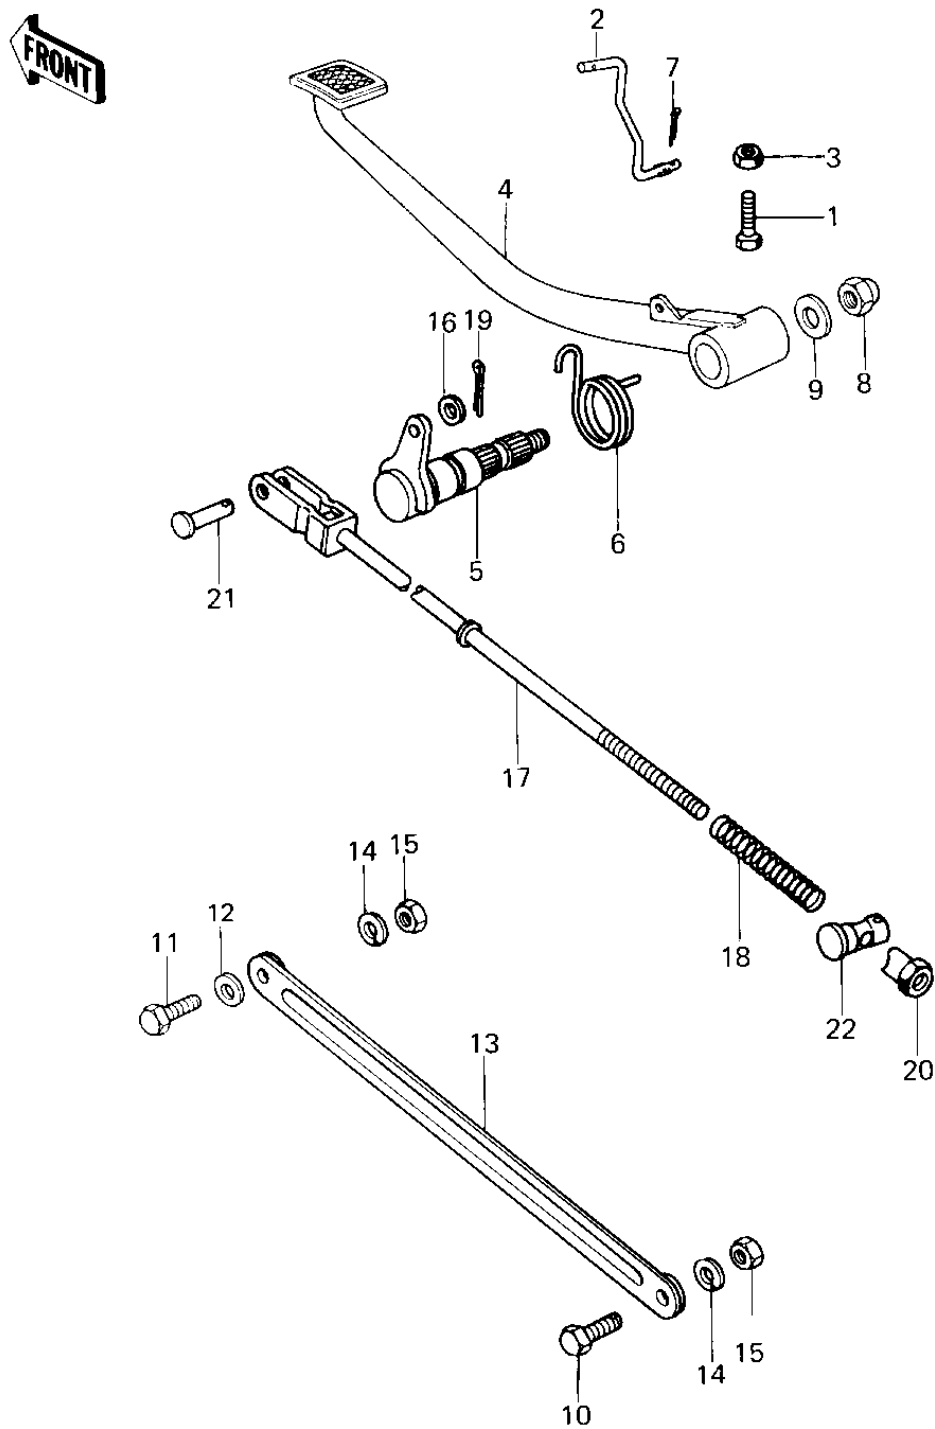

1980 LTD

PARTS DIAGRAM

BRAKE PEDAL/TORQUE LINK

1980 LTD

PARTS LIST

BRAKE PEDAL/TORQUE LINK

Kawasaki

Let the Good Times Roll®

ITEM NAME

PART NUMBER

QUANTITY
