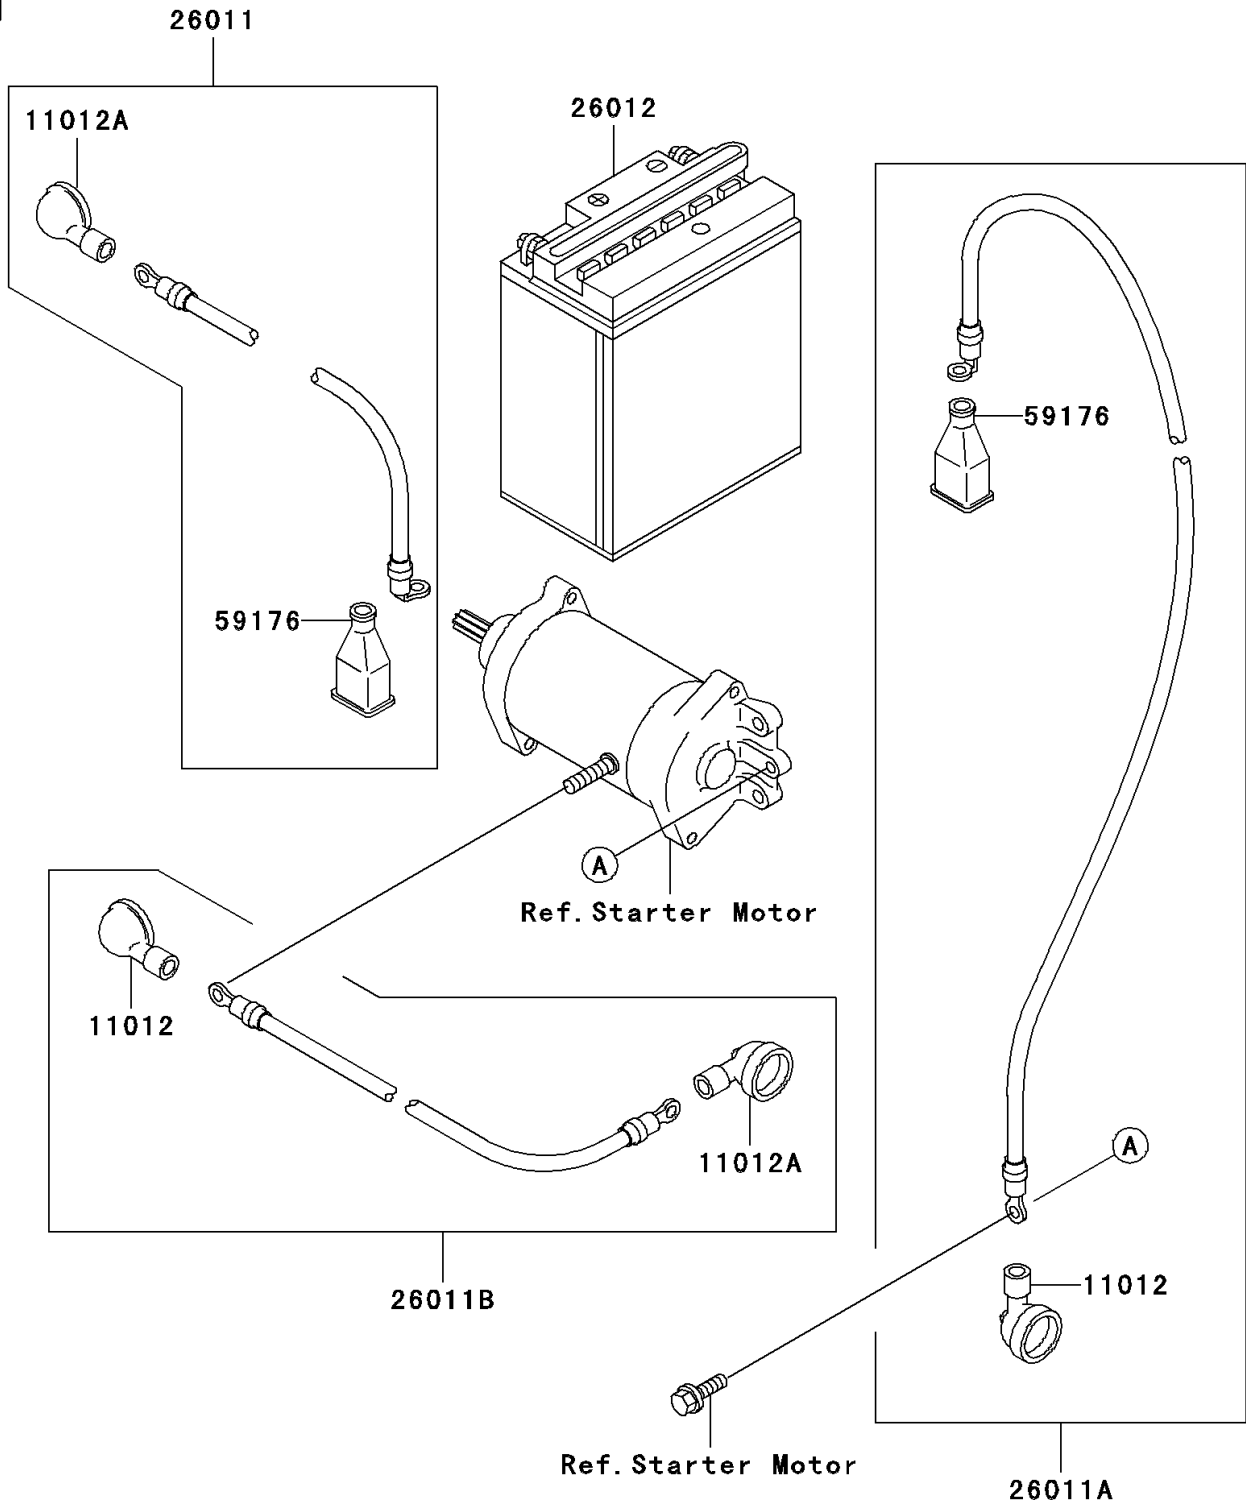

1999 SXI PRO

PARTS DIAGRAM

Electrical Equipment

F3181

1999 SXI PRO

PARTS LIST

Electrical Equipment

Kawasaki

Let the Good Times Roll®

ITEM NAME

PART NUMBER

QUANTITY
