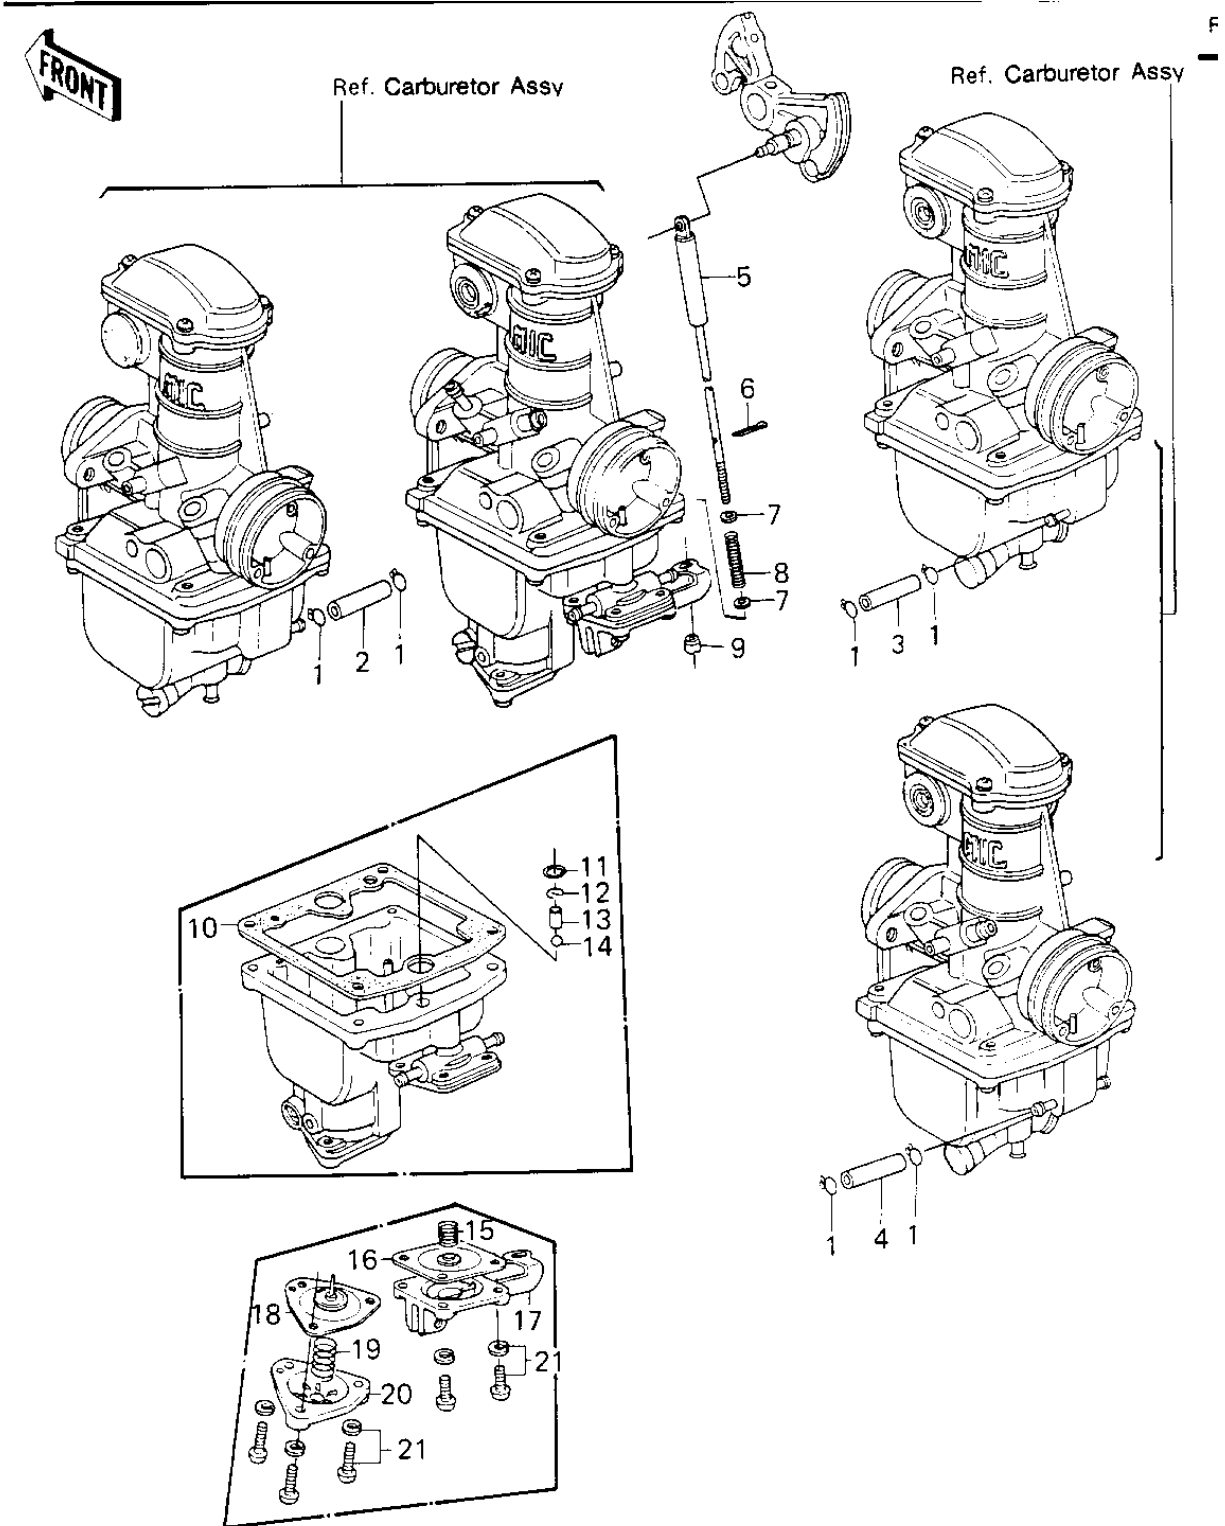

1980 LTD

PARTS DIAGRAM

ACCELERATOR PUMP

1980 LTD

PARTS LIST

ACCELERATOR PUMP

Kawasaki

Let the Good Times Roll®

ITEM NAME

PART NUMBER

QUANTITY
