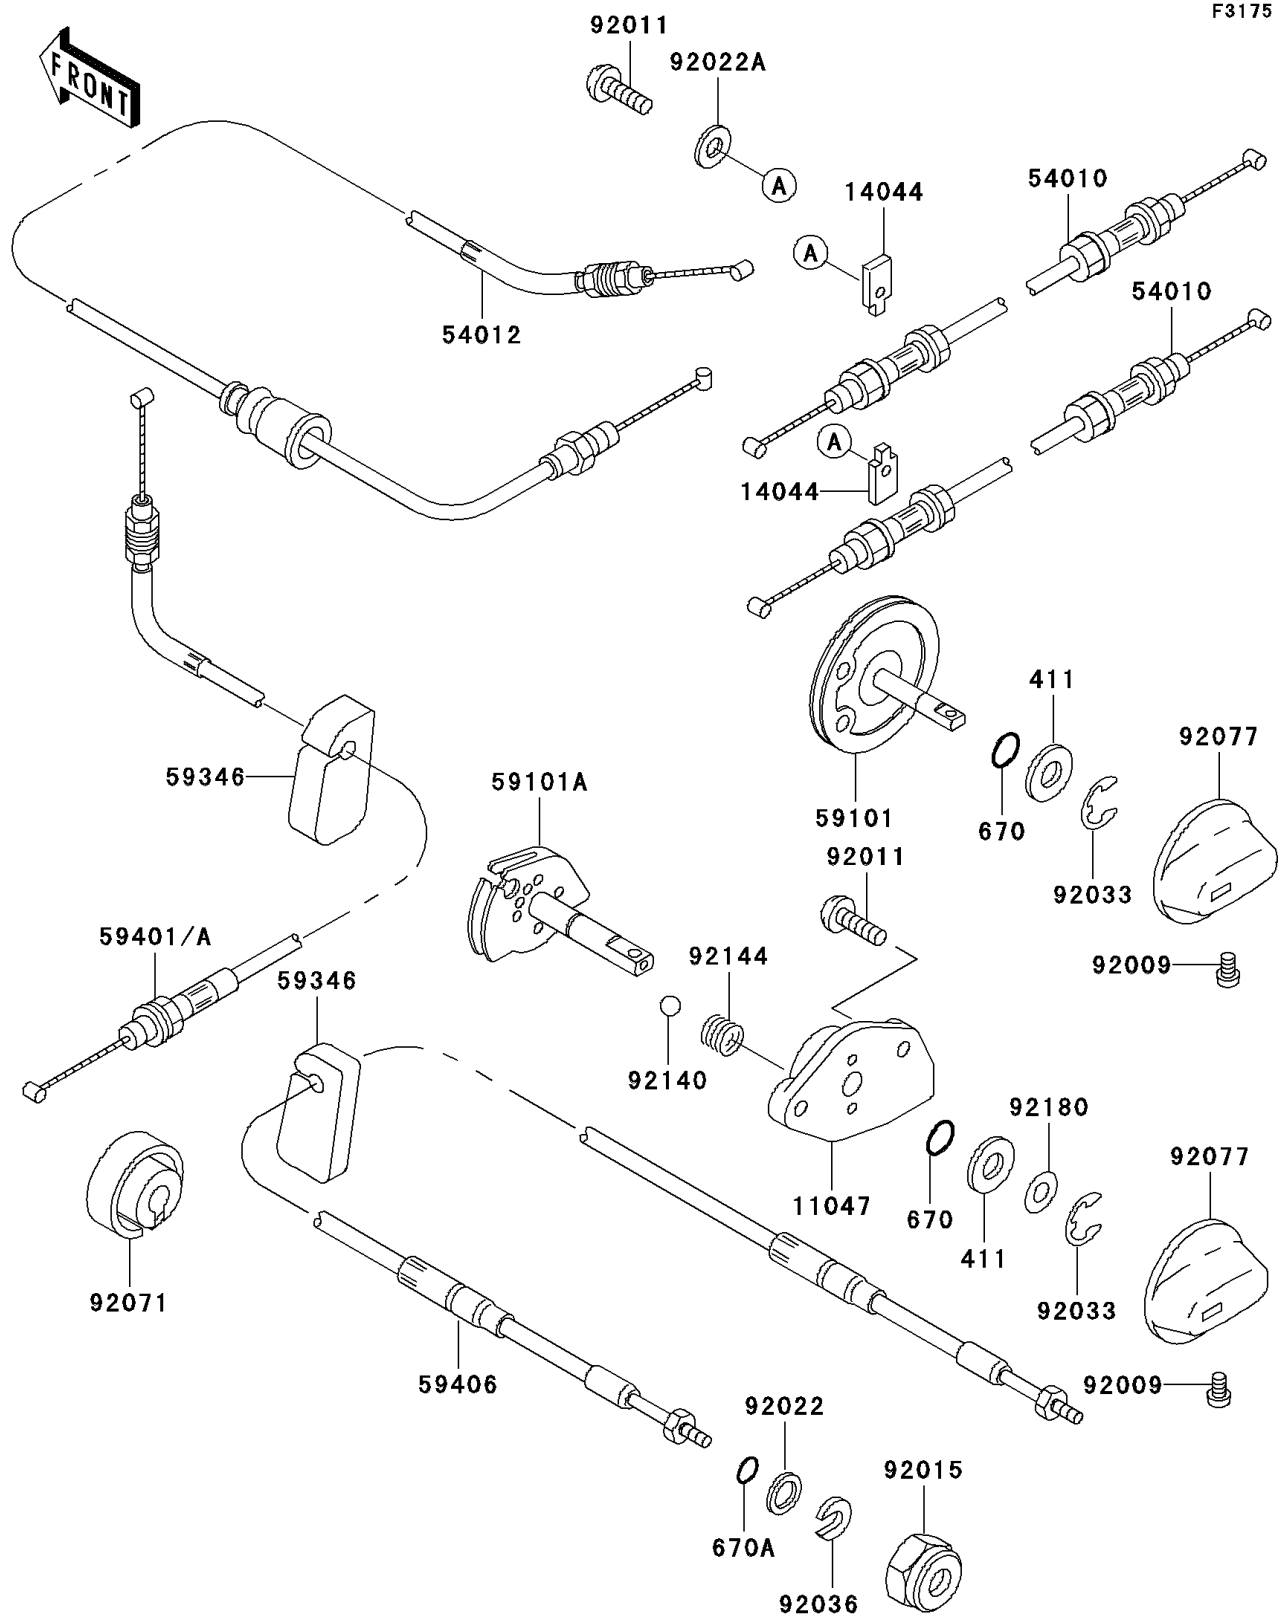

1999 SXI PRO

PARTS DIAGRAM

Cables

1999 SXI PRO

PARTS LIST

Cables

Kawasaki

Let the Good Times Roll®

ITEM NAME

PART NUMBER

QUANTITY
