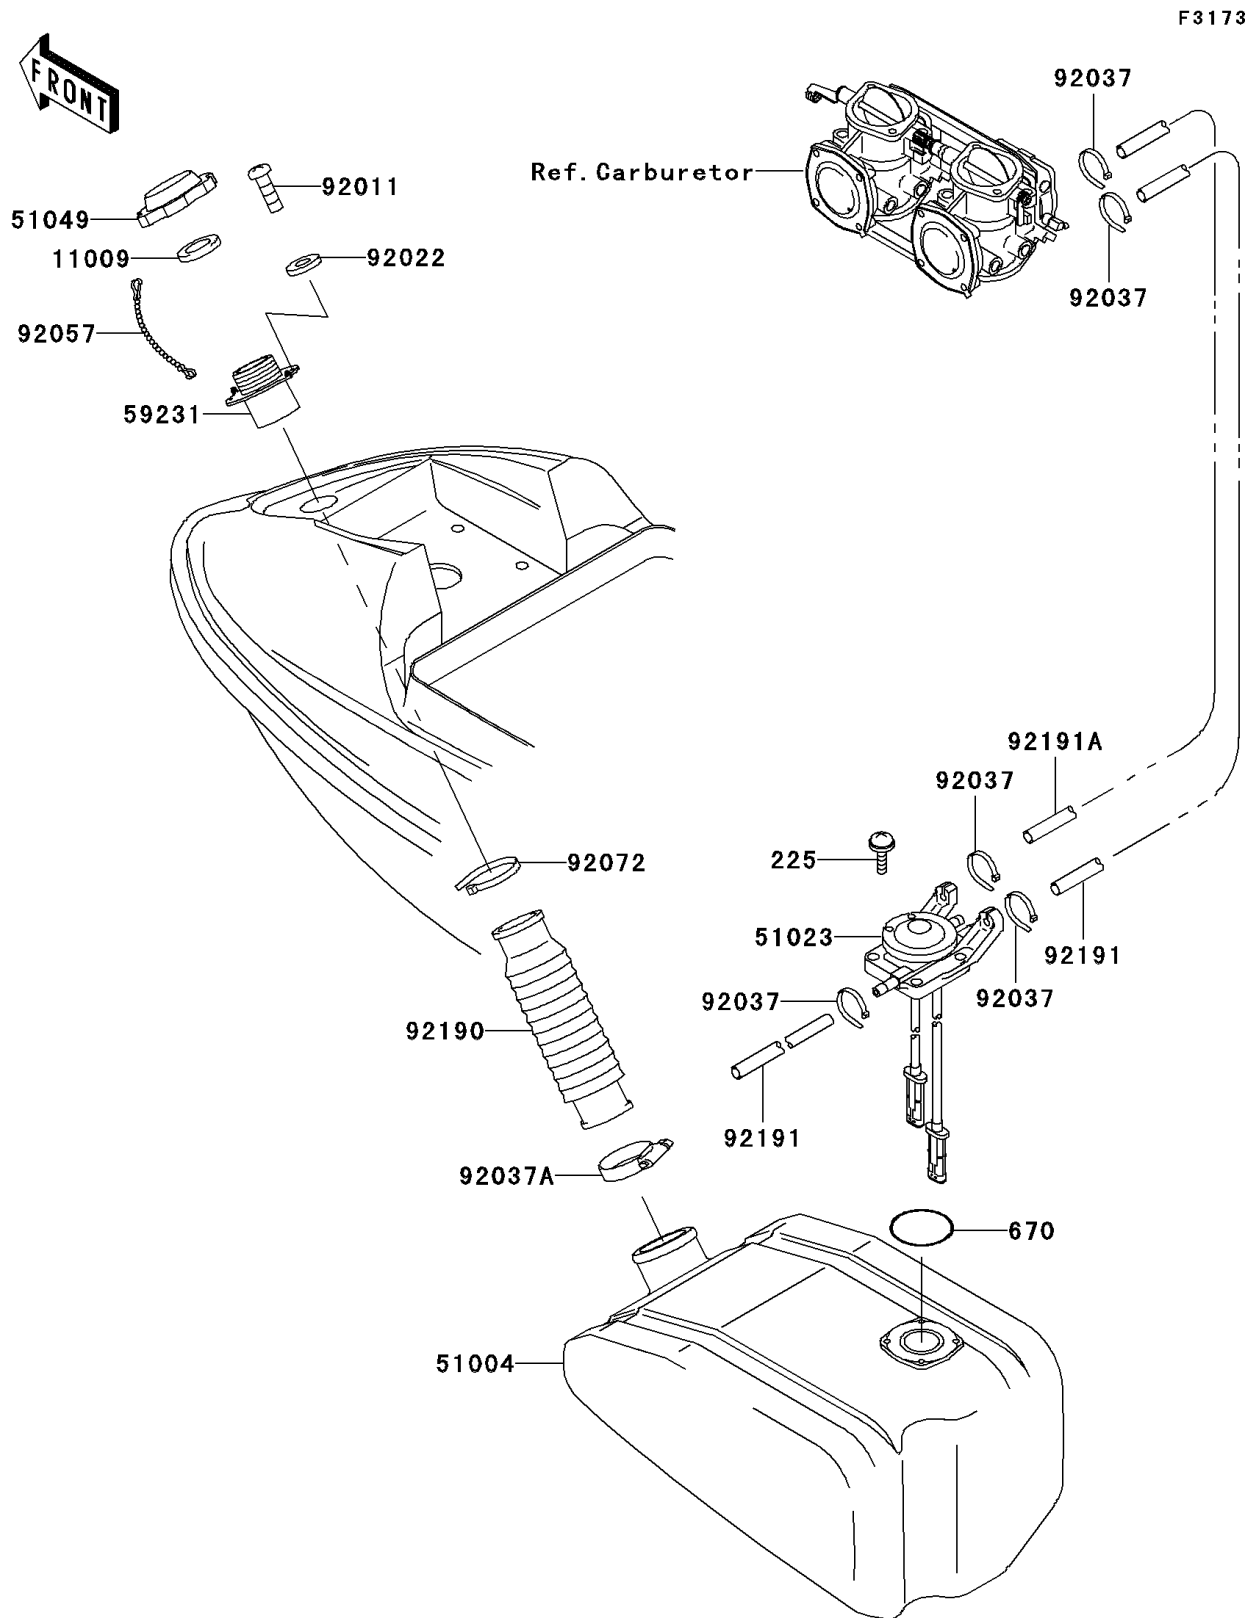

1999 SXI PRO

PARTS DIAGRAM

Fuel Tank

1999 SXI PRO

PARTS LIST

Fuel Tank

Kawasaki

Let the Good Times Roll®

ITEM NAME

PART NUMBER

QUANTITY
