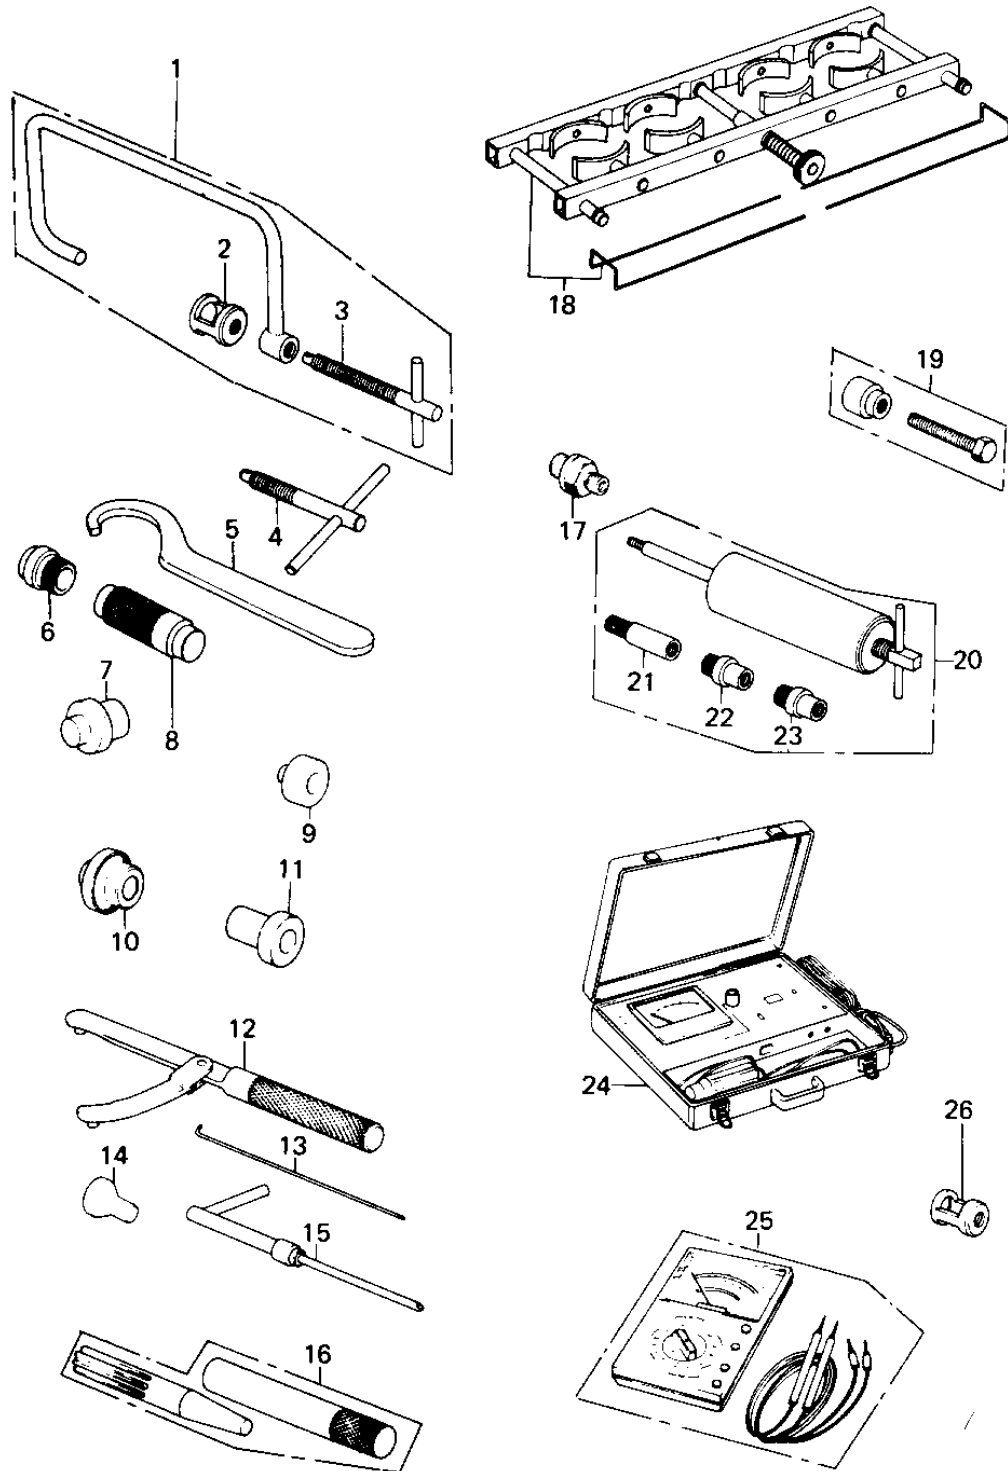

1978 SR

PARTS DIAGRAM

SPECIAL SERVICE TOOLS "B"

1978 SR

PARTS LIST

SPECIAL SERVICE TOOLS "B"

Kawasaki

Let the Good Times Roll®

ITEM NAME

PART NUMBER

QUANTITY
