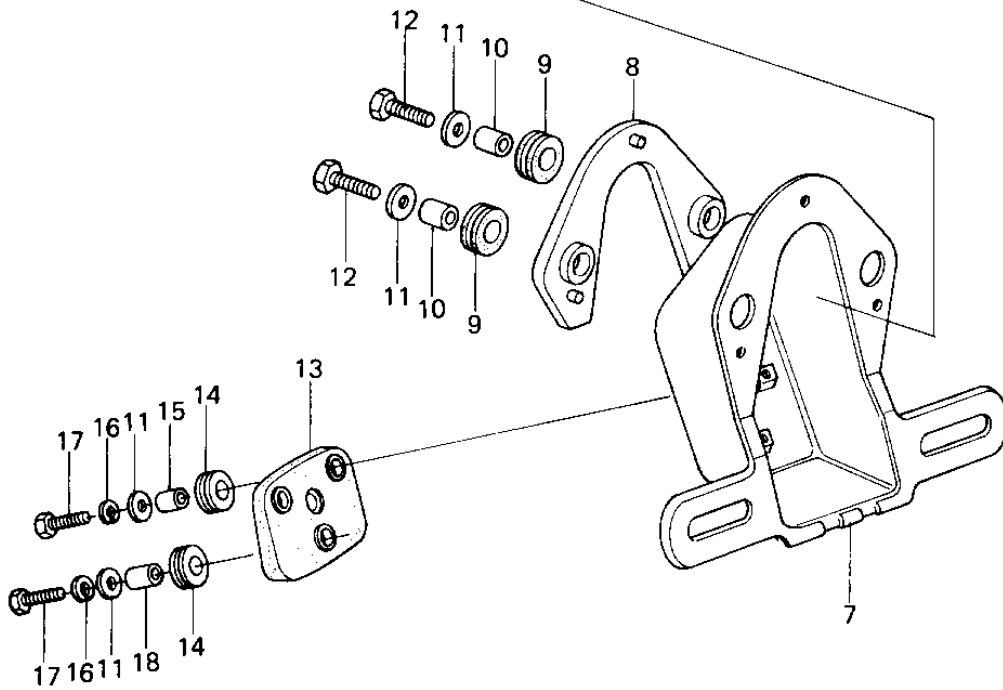

1978 SR

PARTS DIAGRAM

TAILLIGHT

1978 SR

PARTS LIST

TAILLIGHT

Kawasaki

Let the Good Times Roll®

ITEM NAME

PART NUMBER

QUANTITY
