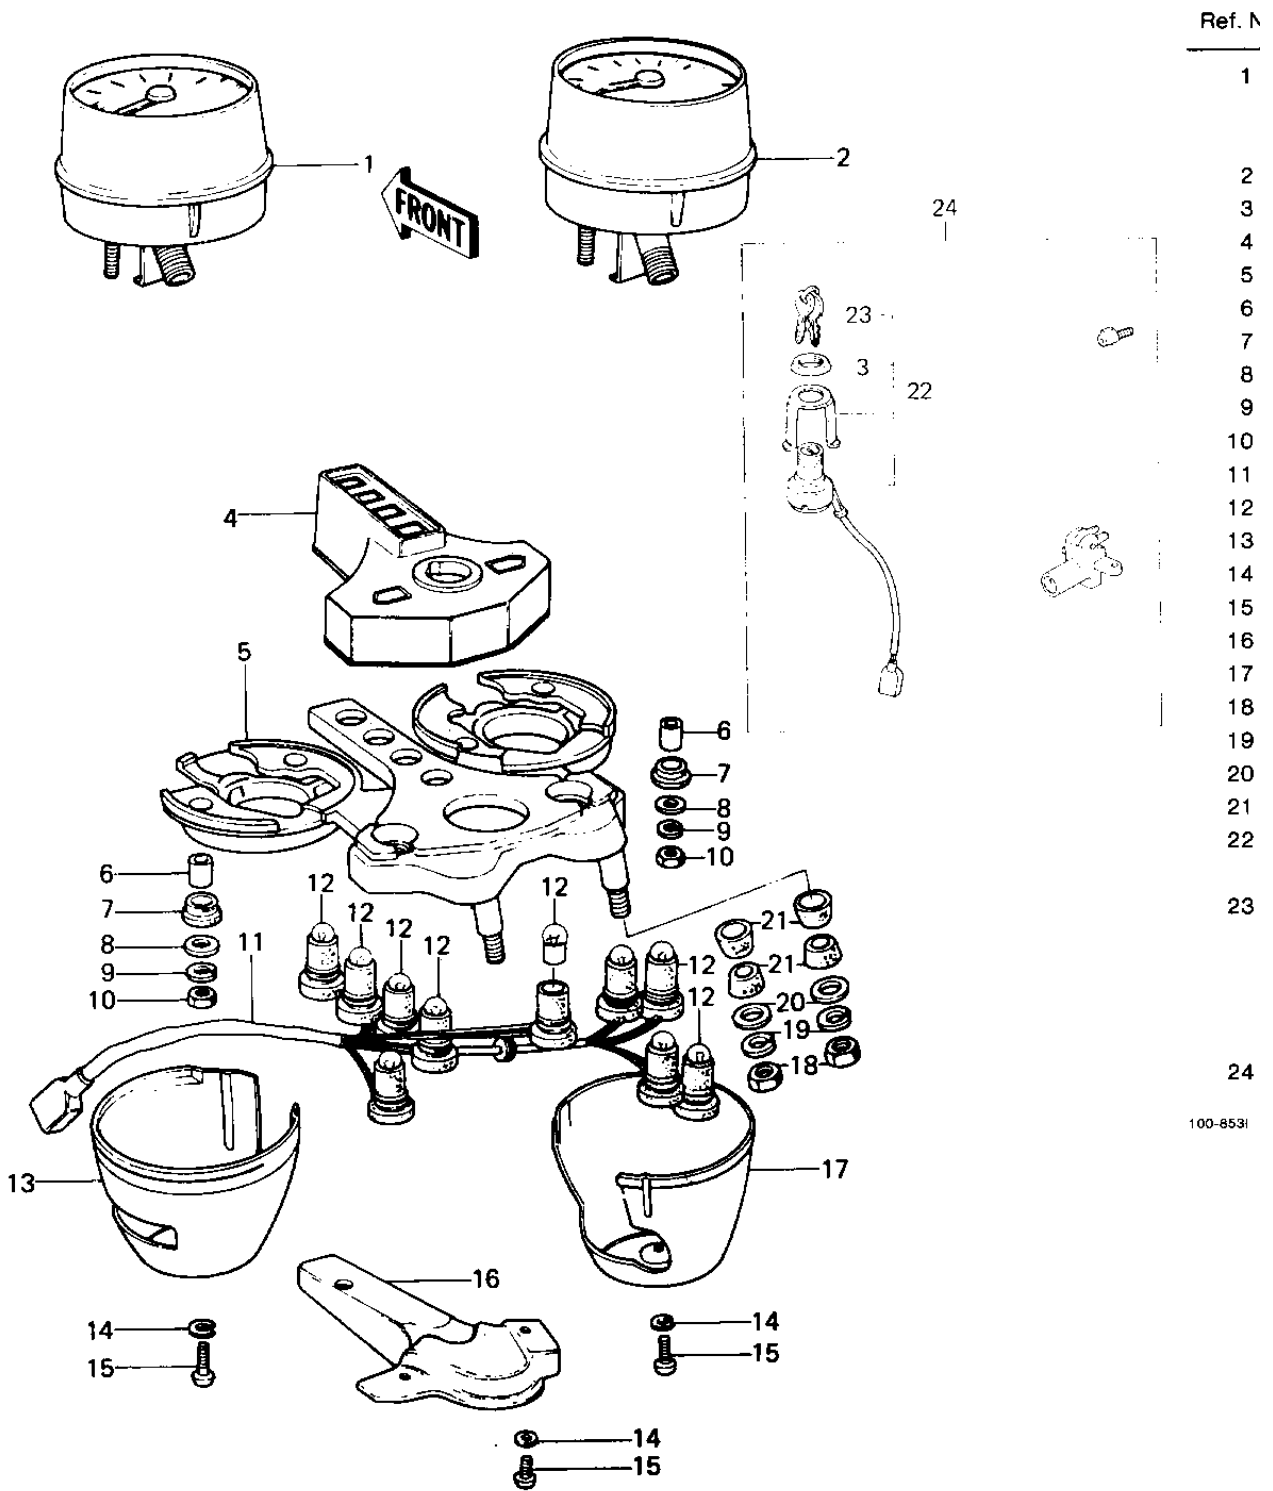

1978 SR

PARTS DIAGRAM

METERS/IGNITION SWITCH

Ref. N

1

2

3

4

13

14

15

16

17

18

19

20

21

22

23

24

24

100-853i

1978 SR

PARTS LIST

METERS/IGNITION SWITCH

Kawasaki

Let the Good Times Roll®

ITEM NAME

PART NUMBER

QUANTITY
