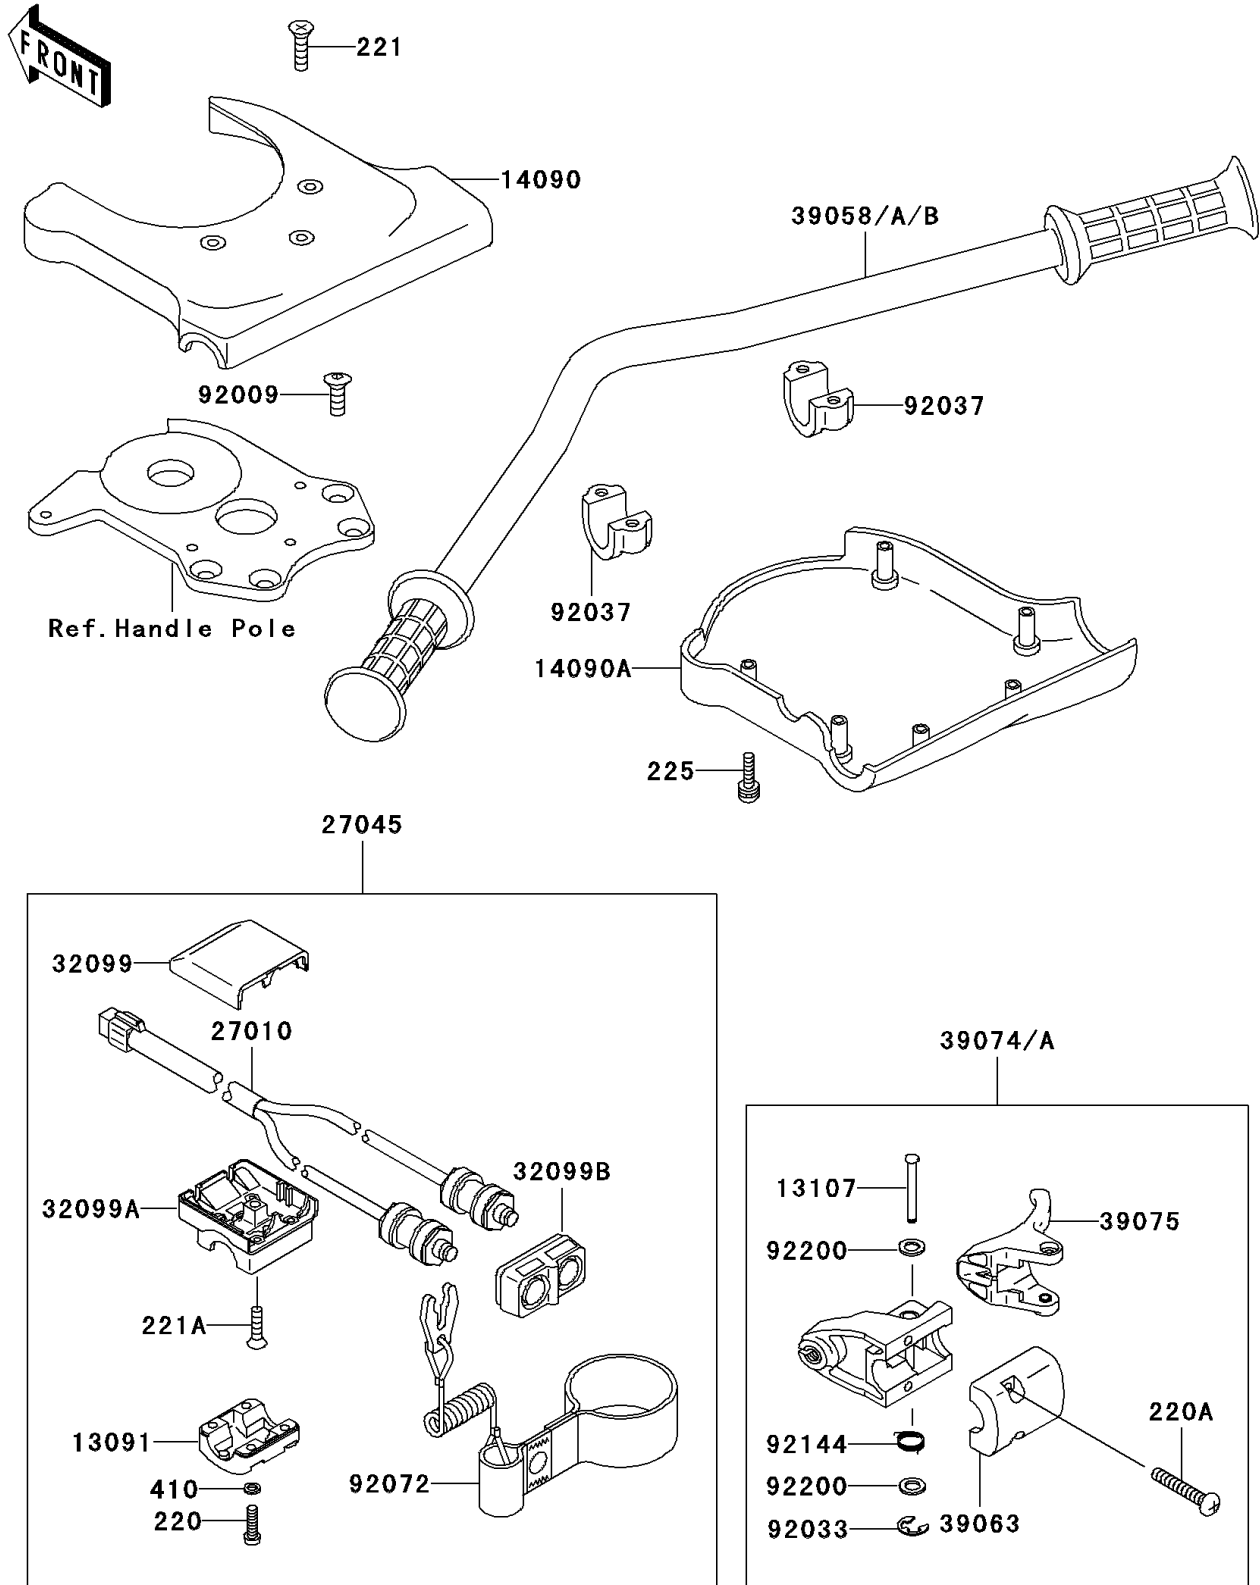

2002 SXI PRO

PARTS DIAGRAM

Handlebar

F3172

2002 SXI PRO

PARTS LIST

Handlebar

Kawasaki

Let the Good Times Roll®

ITEM NAME

PART NUMBER

QUANTITY
