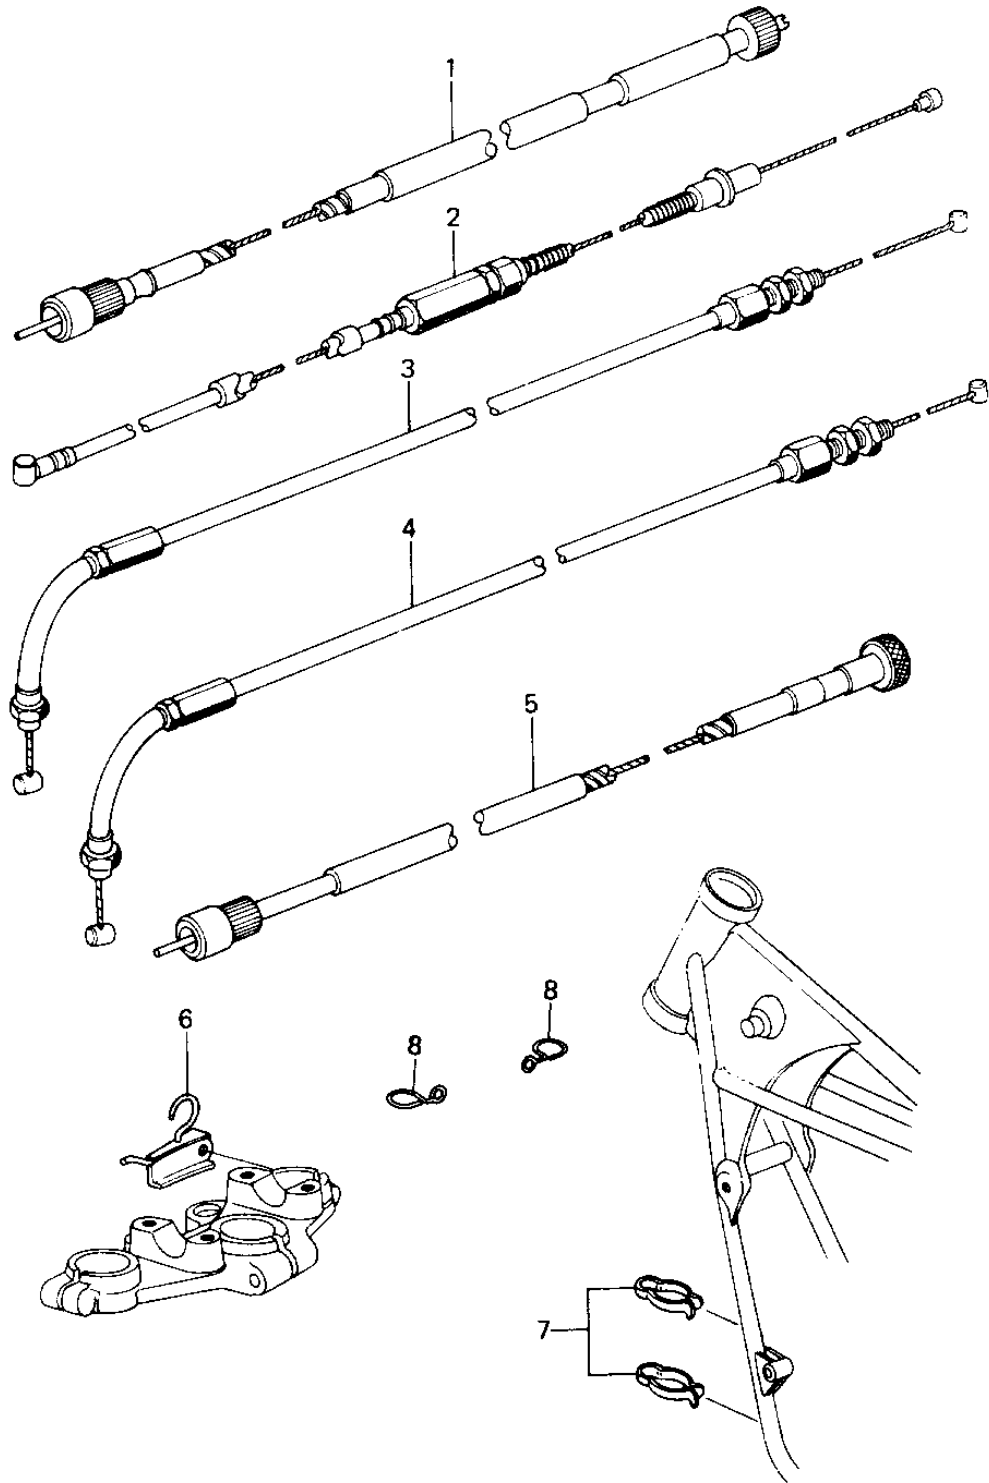

1979 SR

PARTS DIAGRAM

CABLES

1979 SR

PARTS LIST

CABLES

Kawasaki

Let the Good Times Roll®

ITEM NAME

PART NUMBER

QUANTITY
