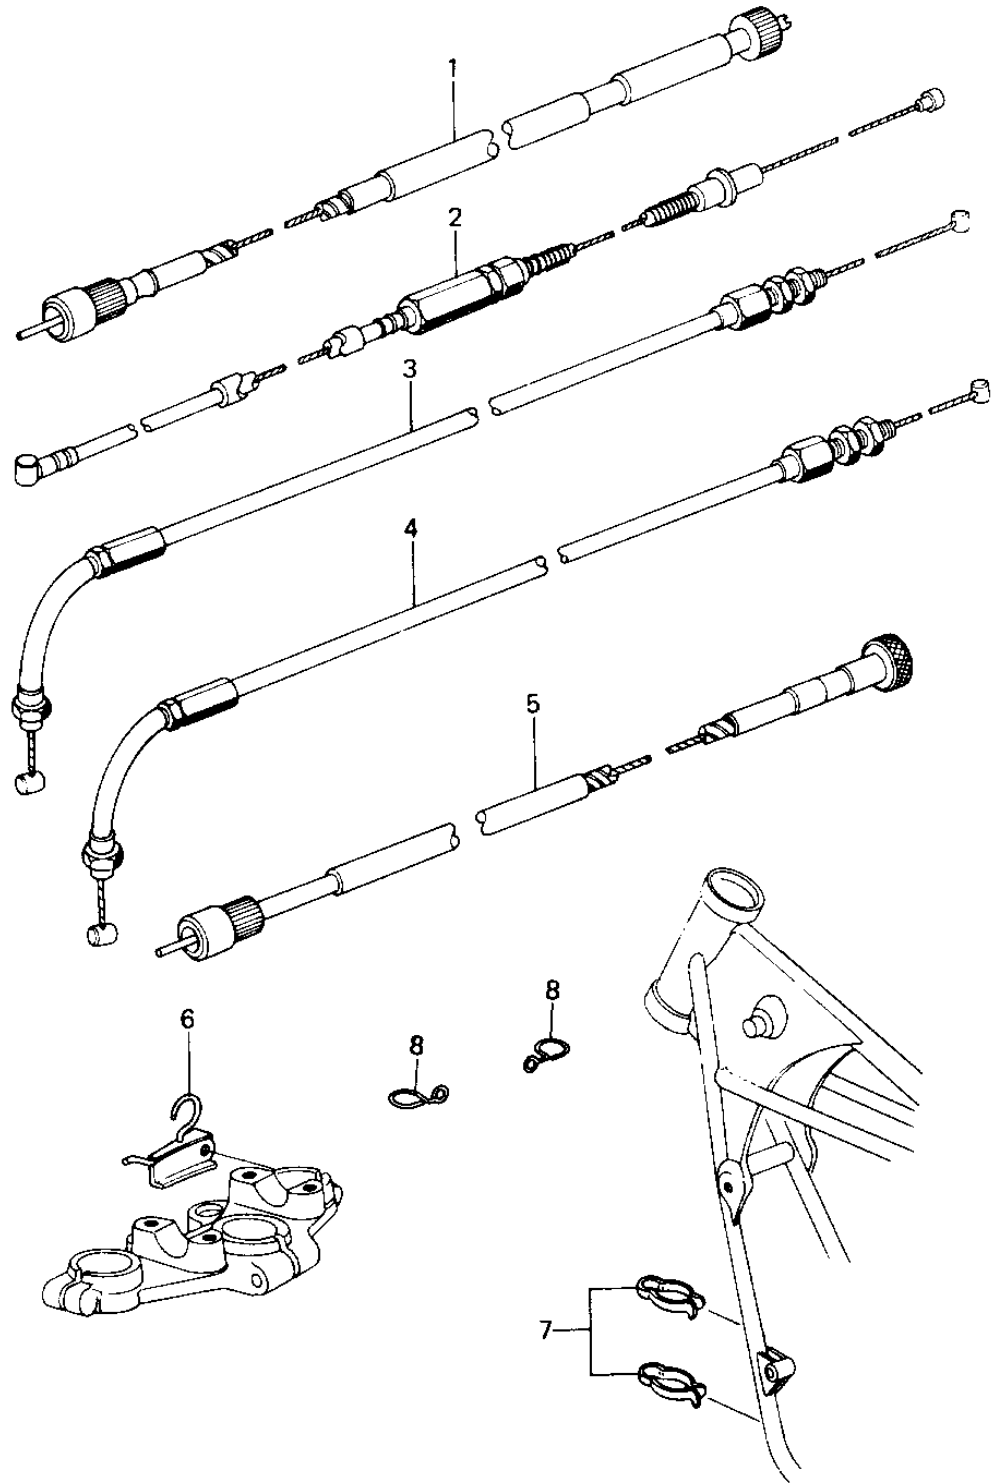

1978 SR

PARTS DIAGRAM

CABLES

1978 SR

PARTS LIST

CABLES

Kawasaki

Let the Good Times Roll®

ITEM NAME

PART NUMBER

QUANTITY
