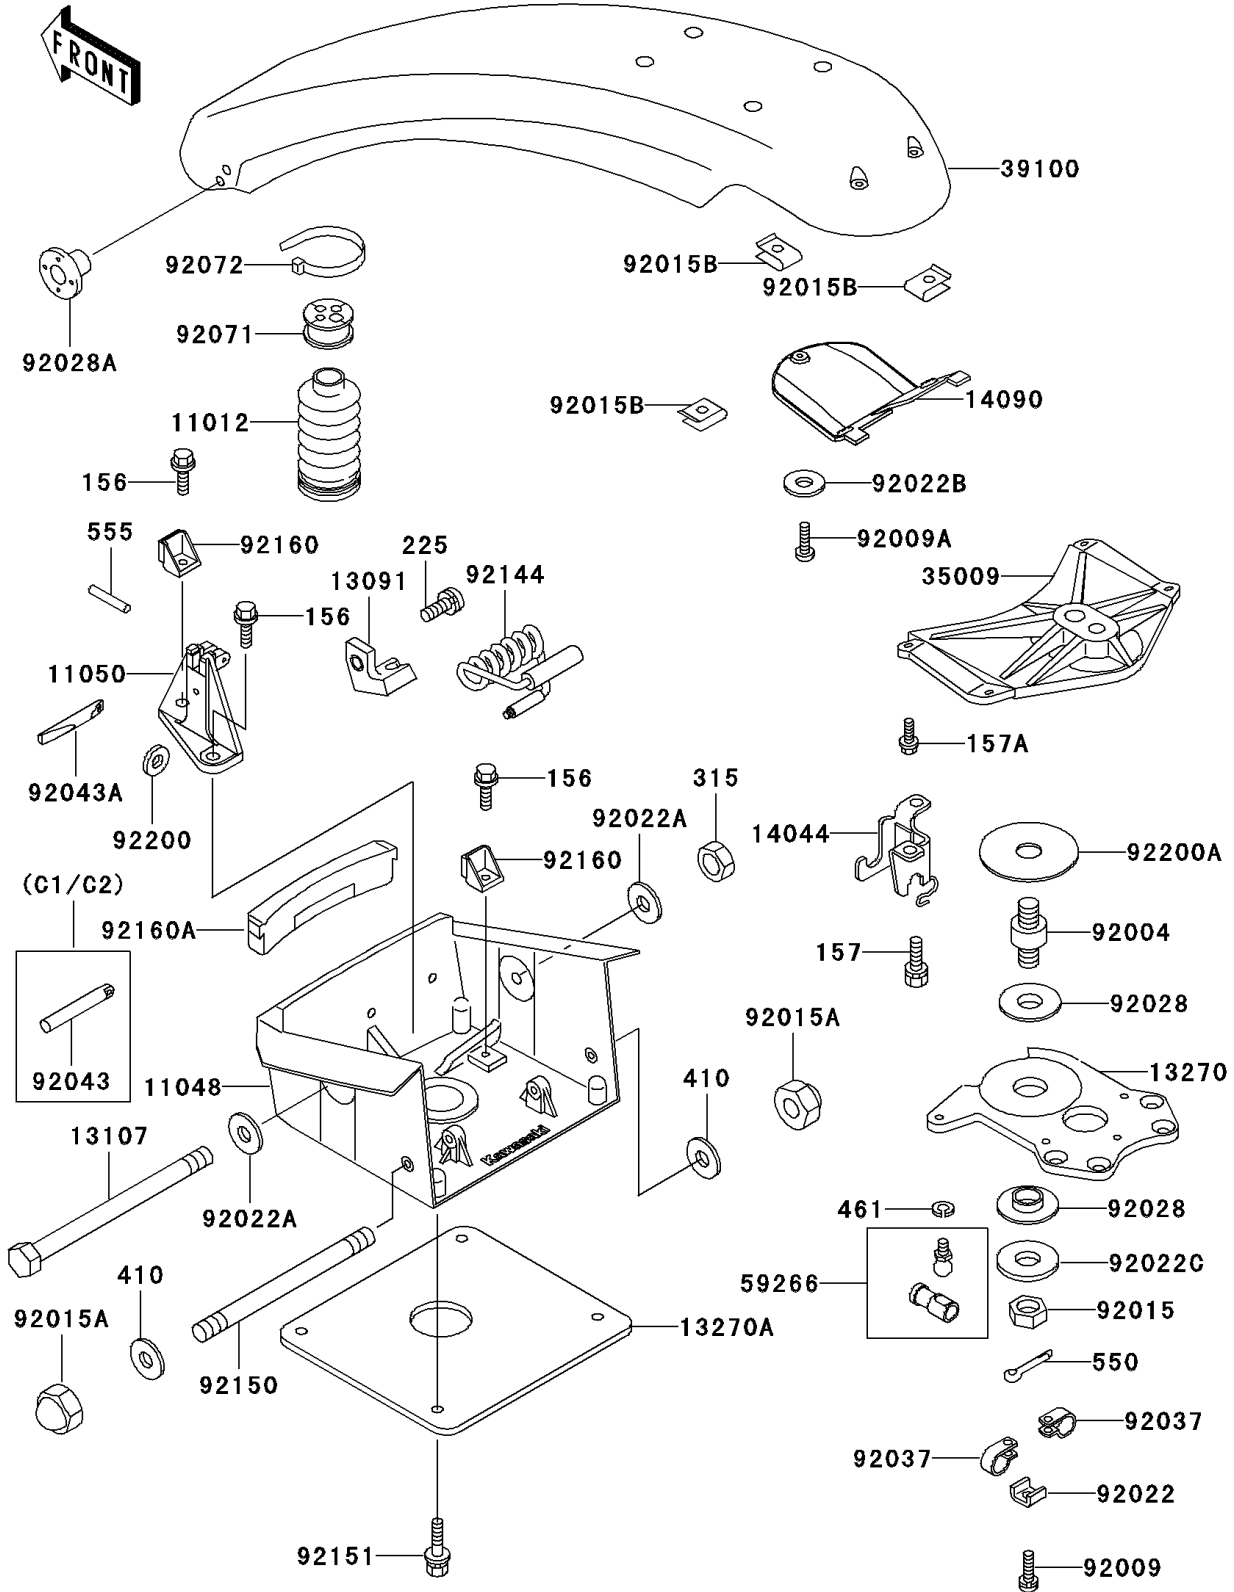

2002 SXI PRO

PARTS DIAGRAM

Handle Pole

F3171

2002 SXI PRO

PARTS LIST

Handle Pole

Kawasaki

Let the Good Times Roll®

ITEM NAME

PART NUMBER

QUANTITY
