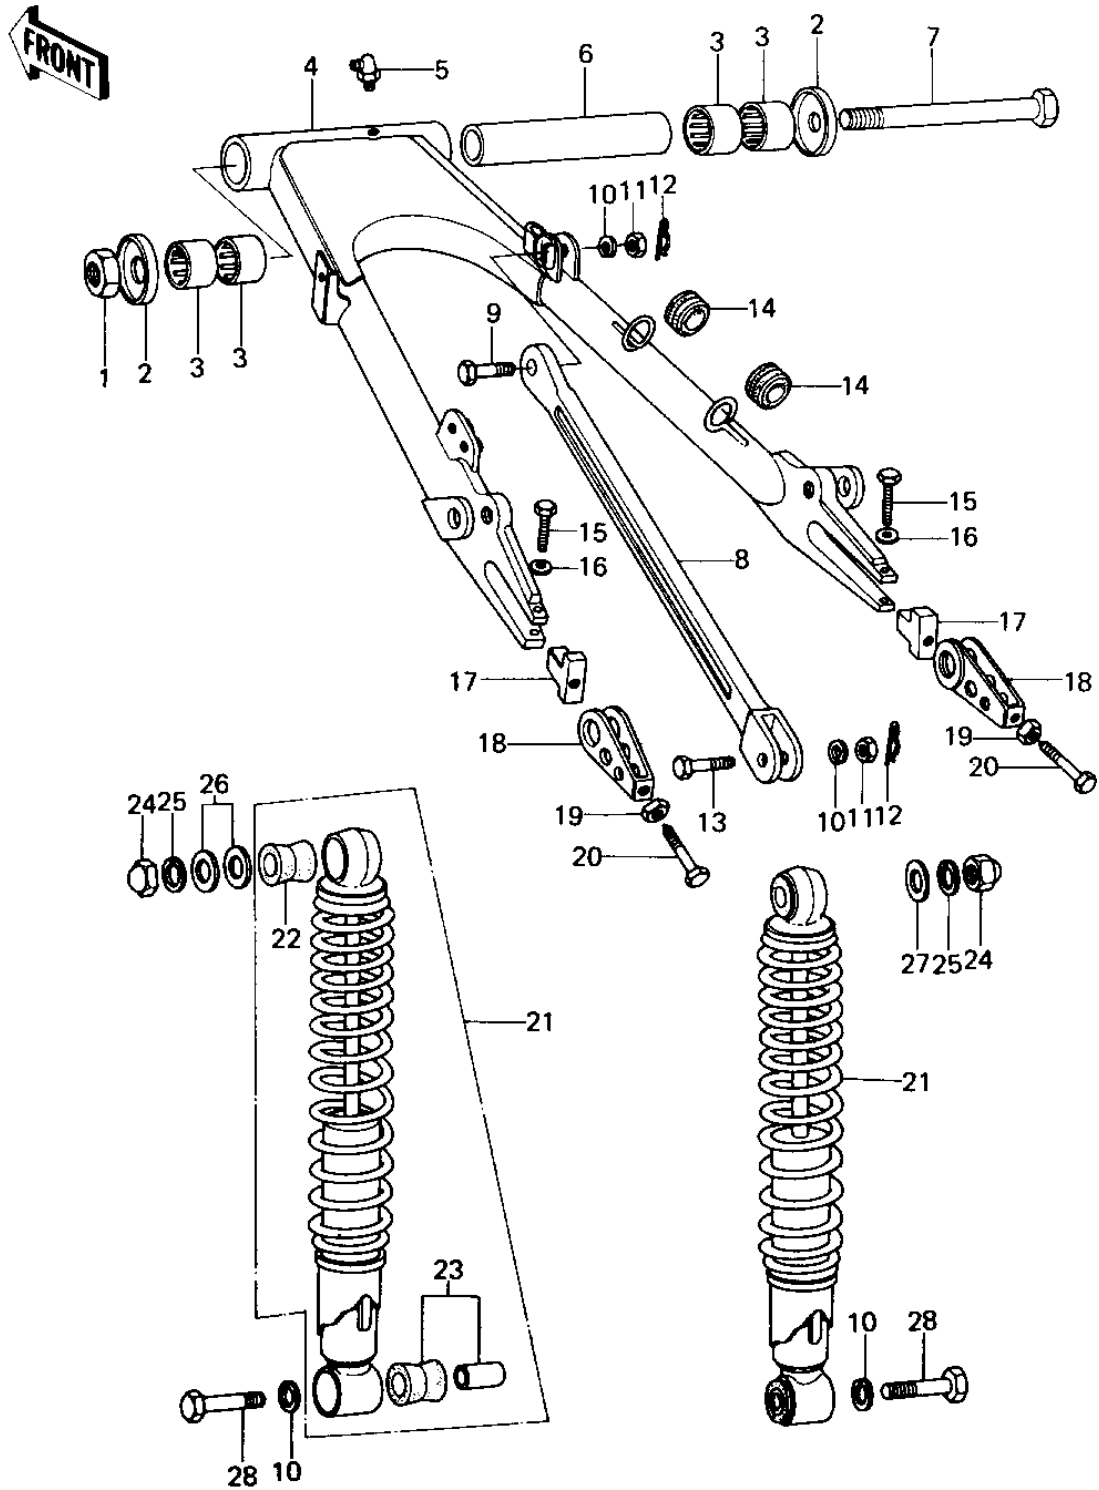

1979 SR

PARTS DIAGRAM

SWING ARM/SHOCK ABSORBERS

1979 SR

PARTS LIST

SWING ARM/SHOCK ABSORBERS

Kawasaki

Let the Good Times Roll®

ITEM NAME

PART NUMBER

QUANTITY
