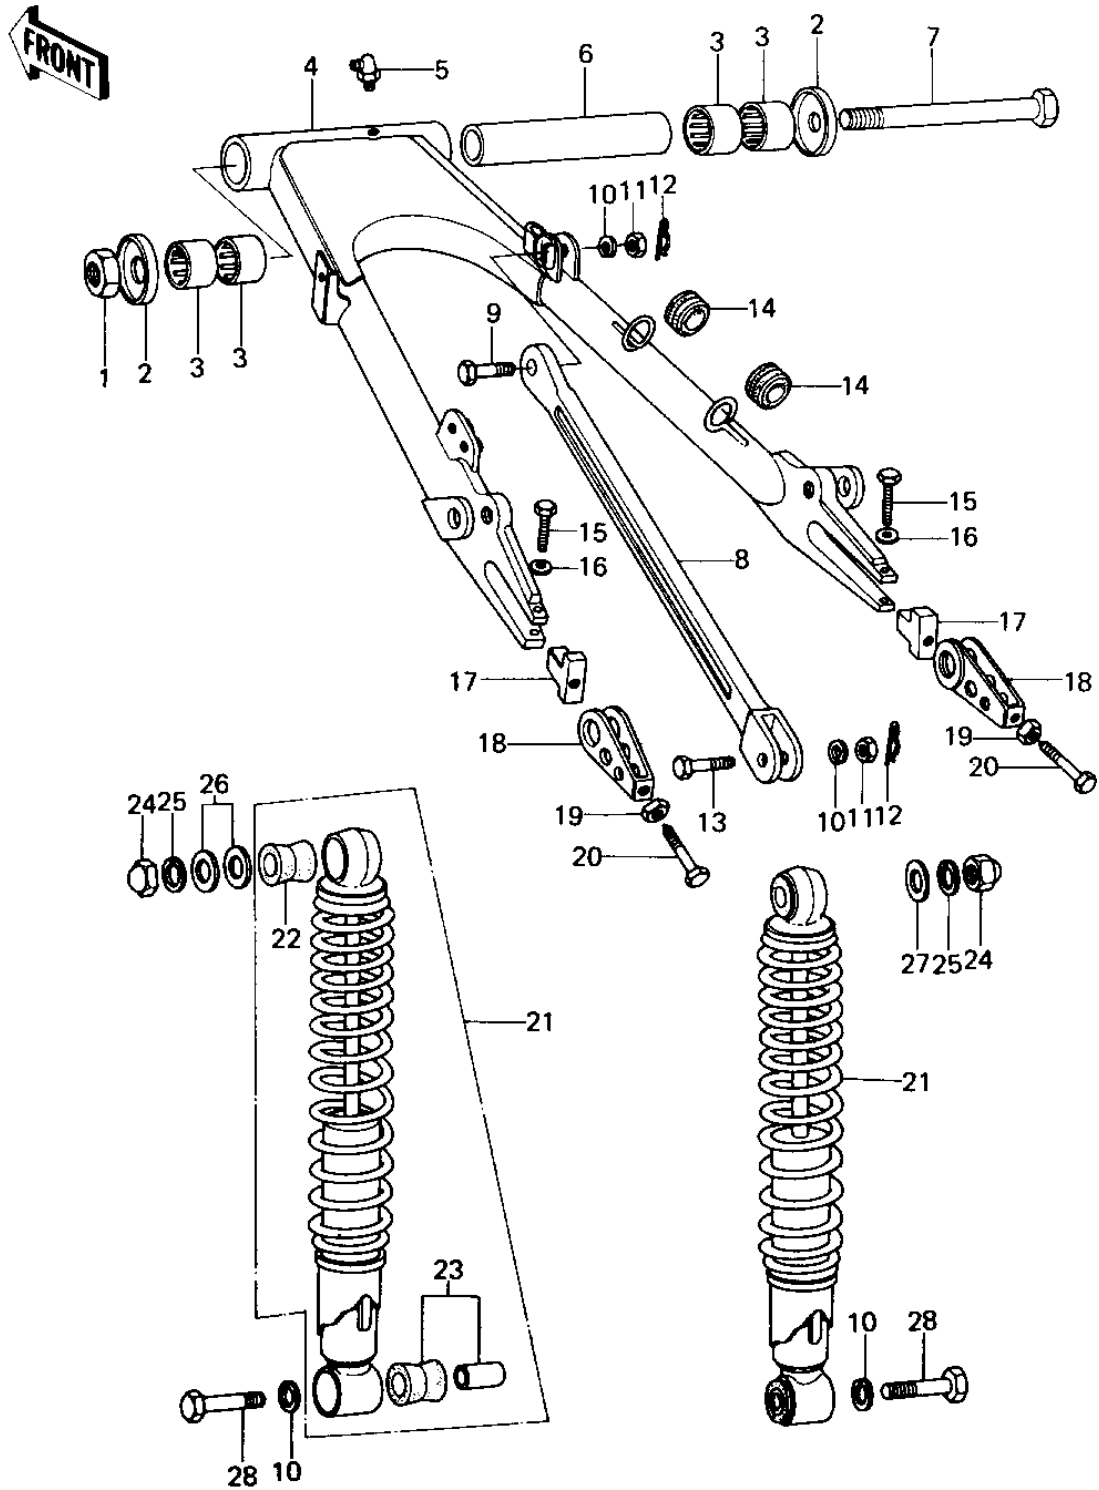

1978 SR

PARTS DIAGRAM

SWING ARM/SHOCK ABSORBERS

1978 SR

PARTS LIST

SWING ARM/SHOCK ABSORBERS

Kawasaki

Let the Good Times Roll®

ITEM NAME

PART NUMBER

QUANTITY
