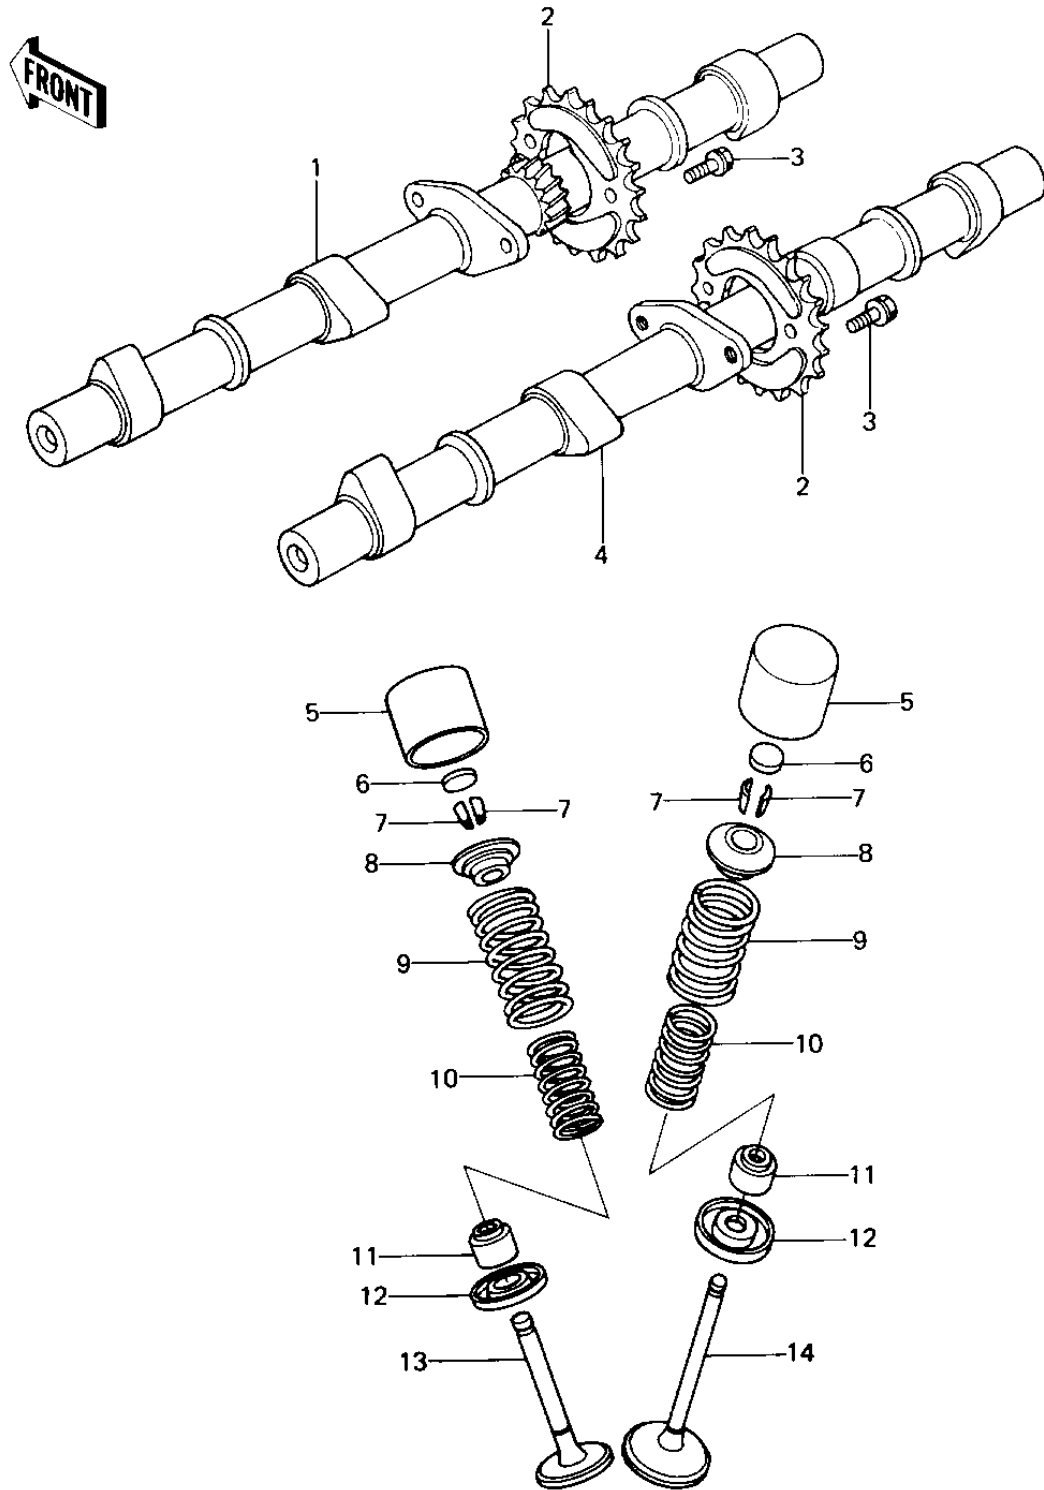

1979 SR

PARTS DIAGRAM

CAMSHAFTS/VALVES

1979 SR

PARTS LIST CAMSHAFTS/VALVES

ITEM NAME

PART NUMBER

QUANTITY
