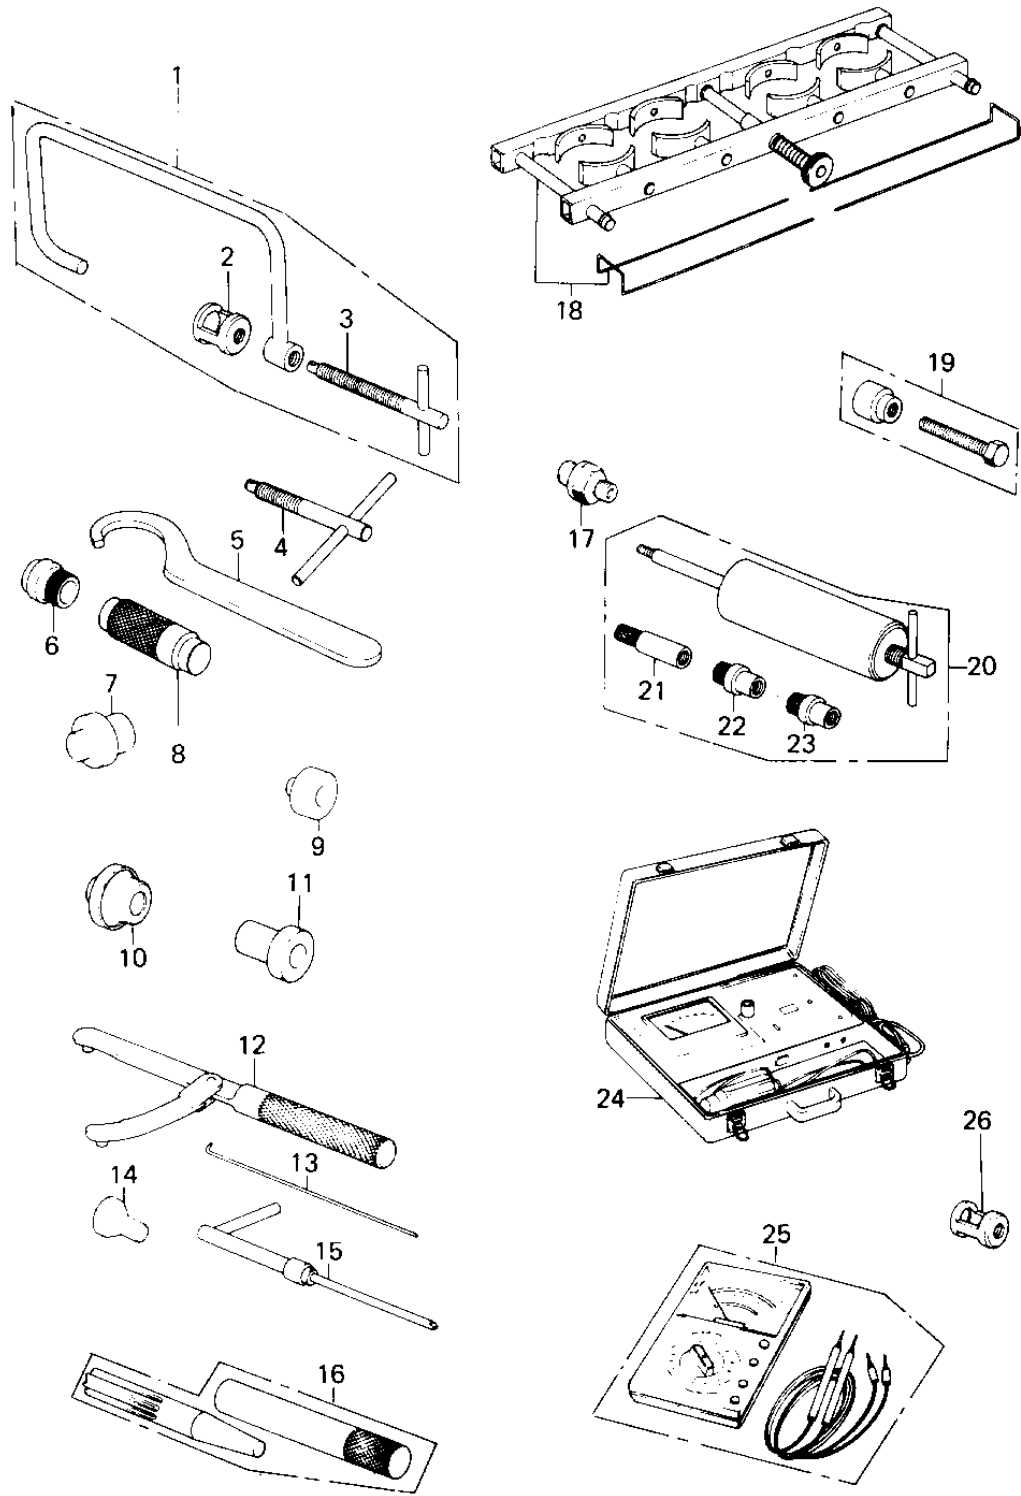

1979 Custom

PARTS DIAGRAM

SPECIAL SERVICE TOOLS "B"

1979 Custom

PARTS LIST

SPECIAL SERVICE TOOLS "B"

Kawasaki

Let the Good Times Roll®

ITEM NAME

PART NUMBER

QUANTITY
