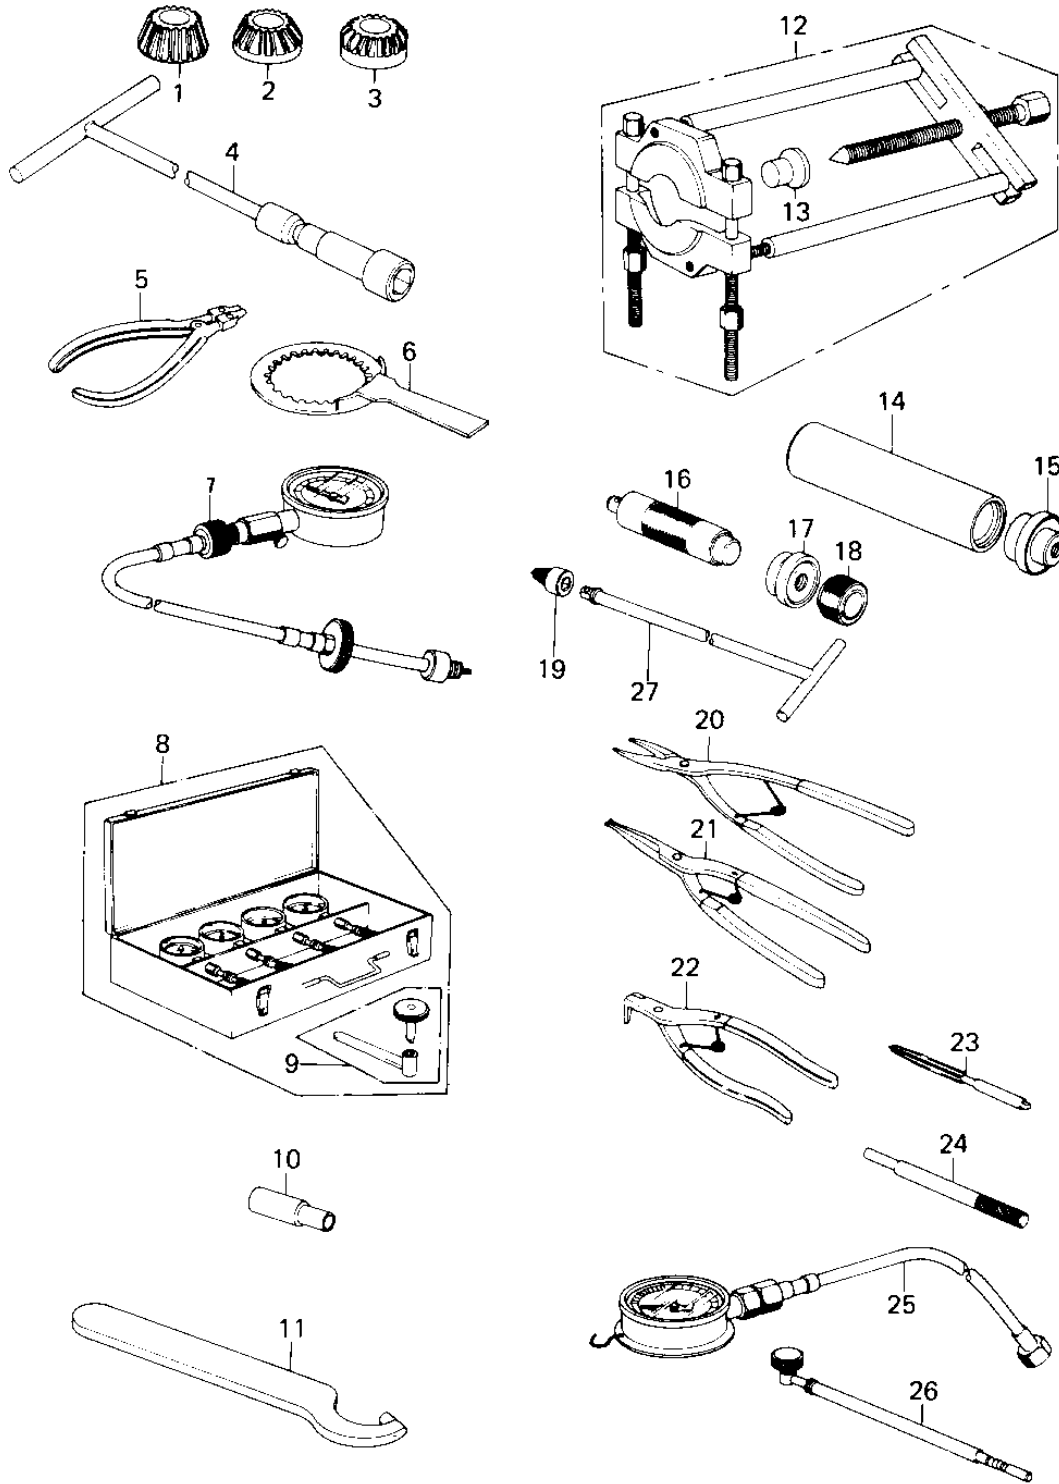

1979 Custom

PARTS DIAGRAM

SPECIAL SERVICE TOOLS "A"

1979 Custom

PARTS LIST

SPECIAL SERVICE TOOLS "A"

Kawasaki

Let the Good Times Roll®

ITEM NAME

PART NUMBER

QUANTITY
